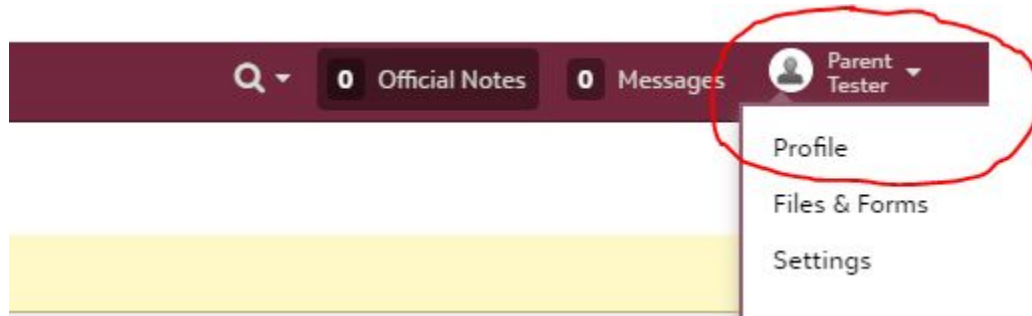

onCampus Parent Profile Review

- Visit <https://woosterschool.myschoolapp.com/app/#login> to log into onCampus
- Enter your username and then password

WOOSTER SCHOOL

Username or Email

Remember me

Next

[Parents, click here for help with your login](#)

onCampus Parent Profile Review

- After logging in, select the drop down arrow to the right of your name in the top right hand corner
- Then select “Profile”

onCampus Parent Profile Review

- Review the Phone Numbers (Home and Wireless), Email, and Address Information listed
- If any changes or updates are needed, [complete this short form](#)