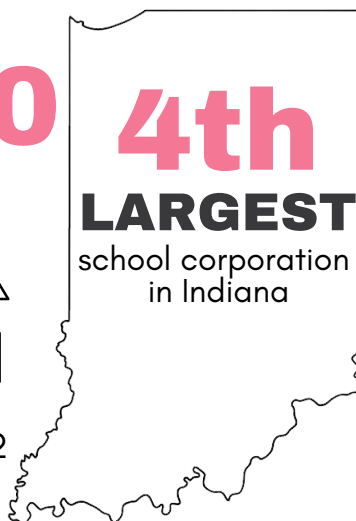

OUR DISTRICT

21,600

Students

22

schools serving
students grades PreK-12

4th

LARGEST

school corporation
in Indiana

2,500+

Full and Part-Time Employees

HSE Schools is the
LARGEST employer
in the City of Fishers

OUR STUDENTS

98%

Graduation Rate

Diverse student body with

95+