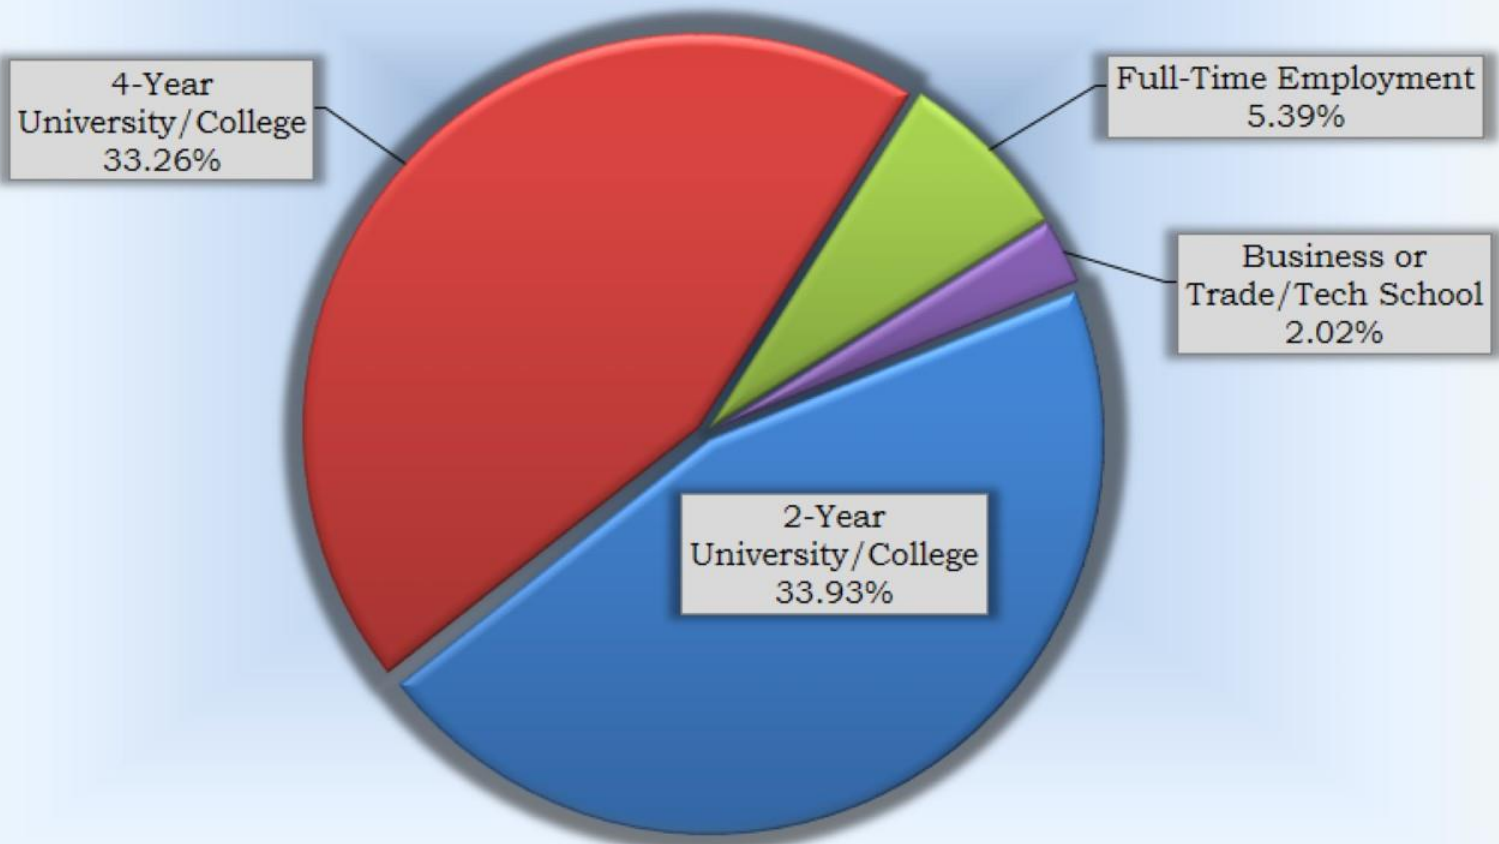

EXIT SURVEY

CLASS OF 2021

Exit Survey 2020-2021

Plans Following Graduation

Exit Survey 2017-2021

Plans Following Graduation

Exit Survey 2000-2021

% of Graduates Continuing Education

As of 2016, data was collected from Graduates only.
 (Prior to 2016, totals were based on entire senior class).

■ 2YR ▲ 4YR ● Total

College	Count	Percent
Alaska Pacific University	1	0.22%
Albion College	1	0.22%
Aurora University	36	8.09%
Azusa Pacific University	1	0.22%
Baylor University	1	0.22%
Bradley University	2	0.45%
California Polytechnic State University	1	0.22%
Chili - Records given to Andrew Lanthrop	1	0.22%
Coe College	1	0.22%
College of DuPage	143	32.13%
Concordia University Chicago	1	0.22%
Culinary Institute of America	1	0.22%
DePaul University	4	0.90%
Dominican University	4	0.90%
Dupage JATC	1	0.22%
East/West University -Chicago	1	0.22%
Elgin Community College	1	0.22%
Elmhurst University	3	0.67%
Florida Gulf Coast University	1	0.22%
Full Sail University	1	0.22%
Grand Valley State University	2	0.45%
Ida Crown Jewish Academy	1	0.22%
Illinois Math and Science Academy	1	0.22%
Illinois State University	12	2.70%
Illinois Valley Community College	1	0.22%
Indian University/Perdue University	1	0.22%
Iowa State University	2	0.45%
JATC	1	0.22%
Judson University	1	0.22%
Kishwaukee College	2	0.45%
LeTourneau University	1	0.22%
Lewis University	2	0.45%
Loyola University Chicago	1	0.22%
Michigan State University	1	0.22%
National Louis University	4	0.90%
North Central College	1	0.22%
Northern Illinois University	16	3.60%
Olivet Nazarene University	2	0.45%