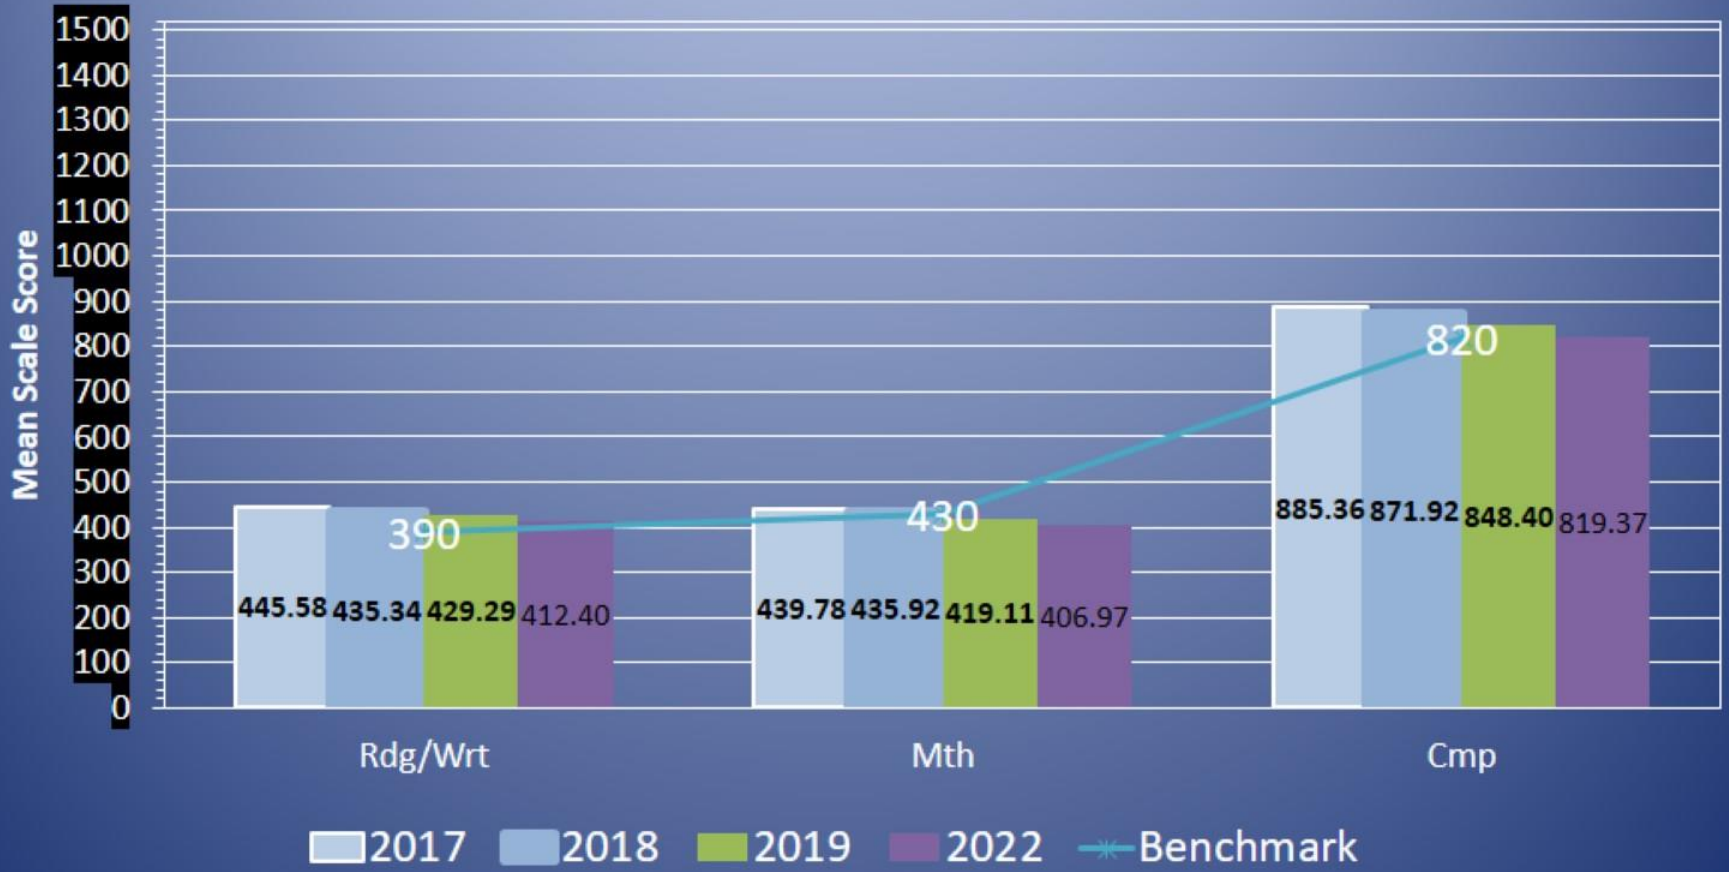

PSAT Test Results 2022 School Year

This is a nationally standardized test administered to all 9th graders for placement and predictability reference.

Mean Freshman PSAT Scale Score - Overall

Class Of:	Test Yr	Rdg/Wrt	Math	Composite	#Tested
2020	2016/17	445.58	439.78	885.36	450
2021	2017/18	435.34	435.92	871.92	469
2022	2018/19	429.29	419.11	848.40	505
2025	2021/22	412.40	406.97	819.37	509

Community High School 94 - 509 Test Taker(s)

PSAT 8/9 April 2022, 9th grade - Scores & Benchmarks

Total Score/Section Scores

Group	Number of Test Takers	Total Score 240-1440		ERW Score 120-720		Math Score 120-720	
School	509	819		412		407	
District	509	819		412		407	
State	140,790	868		441		428	
Total Group	343,293	869		442		428	