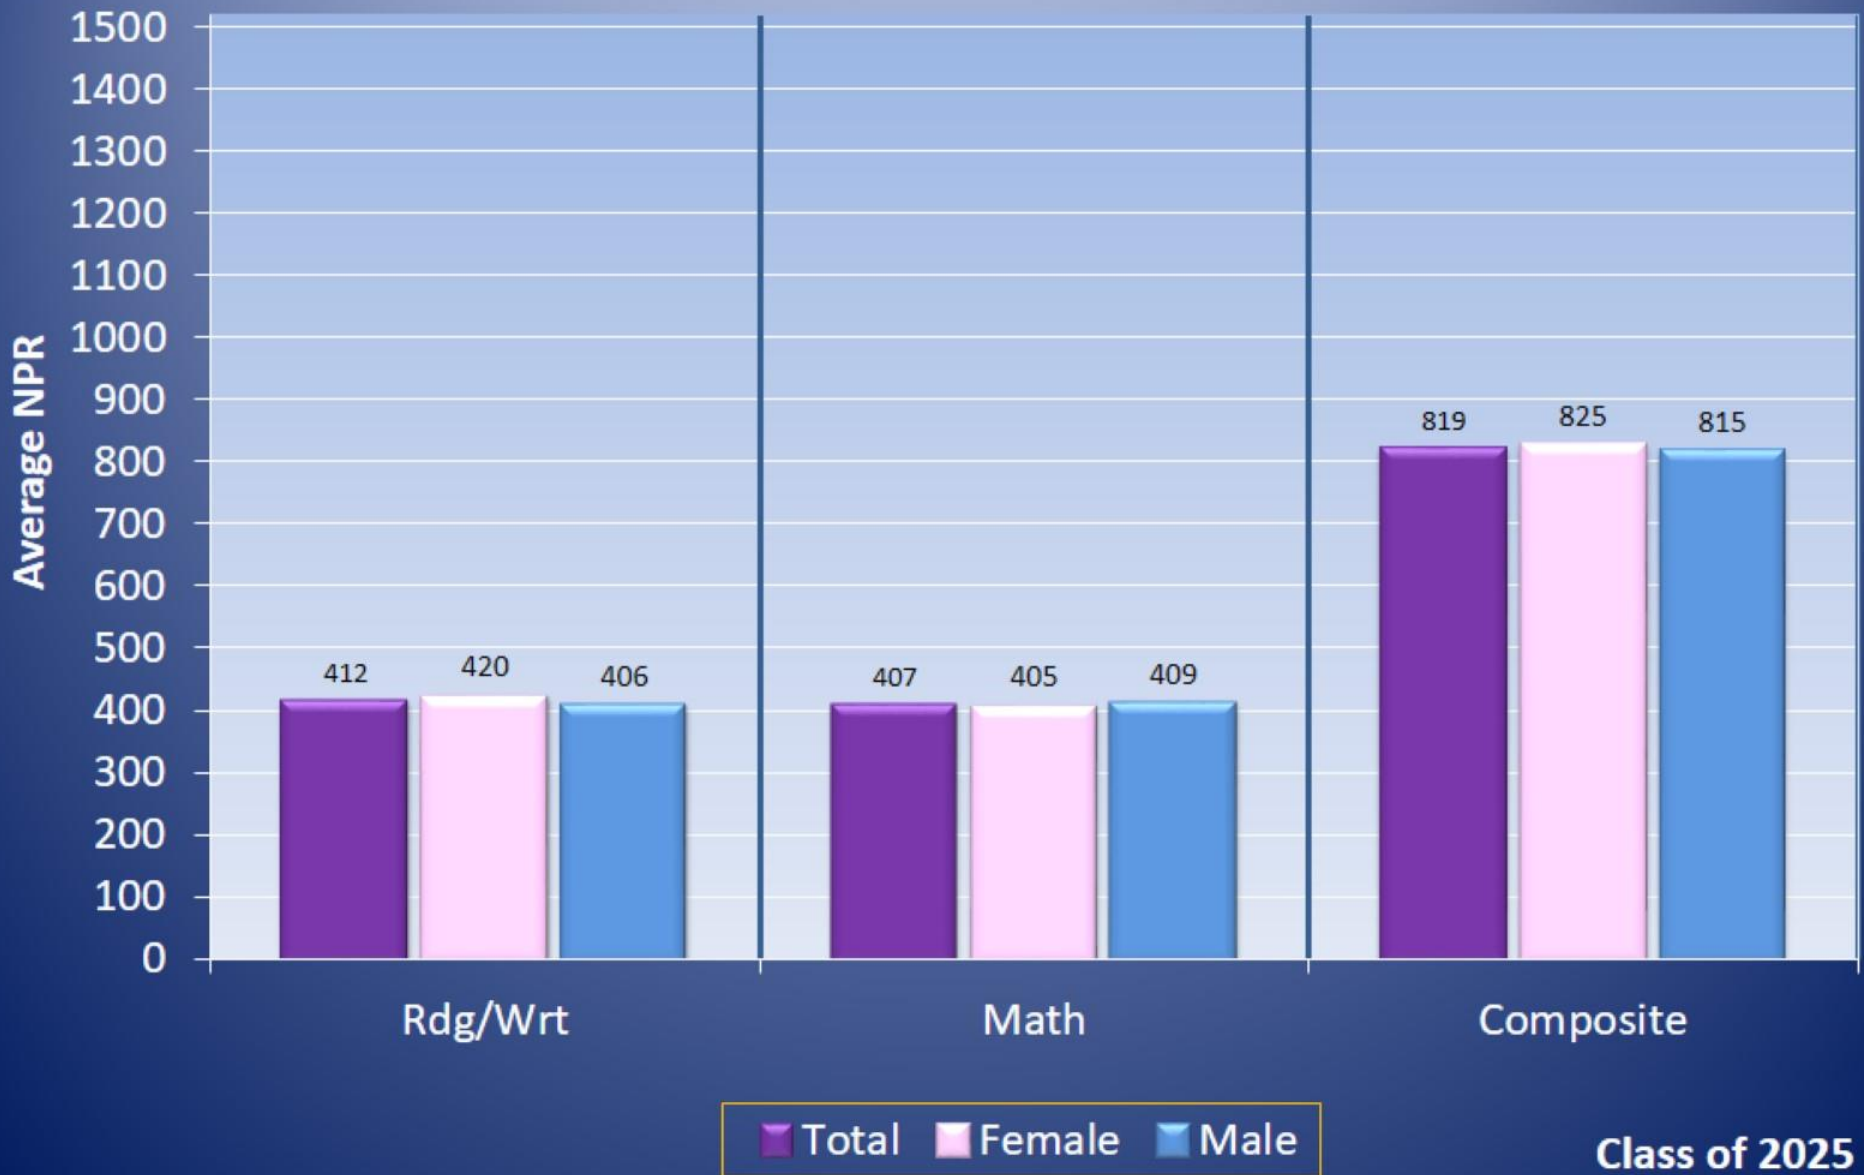

PSAT Test Results 2022 School Year

This is a nationally standardized test administered to all 9th graders for placement and predictability reference.

Mean Freshman PSAT Scale Score - Overall

Class Of:	Test Yr	Rdg/Wrt	Math	Composite	#Tested
2020	2016/17	445.58	439.78	885.36	450
2021	2017/18	435.34	435.92	871.92	469
2022	2018/19	429.29	419.11	848.40	505
2025	2021/22	412.40	406.97	819.37	509

Community High School 94 - 509 Test Taker(s)

PSAT 8/9 April 2022, 9th grade - Scores & Benchmarks

Total Score/Section Scores

Group	Number of Test Takers	Total Score 240-1440		ERW Score 120-720		Math Score 120-720	
School	509	819		412		407	
District	509	819		412		407	
State	140,790	868		441		428	
Total Group	343,293	869		442		428	

Mean Freshman PSAT Scores – Individual Tests

Average Freshman Grade PSAT Scores - Overall

By Gender

Class of 2025

Average Freshman PSAT Scores - Overall

By Ethnicity

■ Total
 ■ Asian
 ■ AfrAmer
 ■ Hisp
 ■ White
 ■ Other