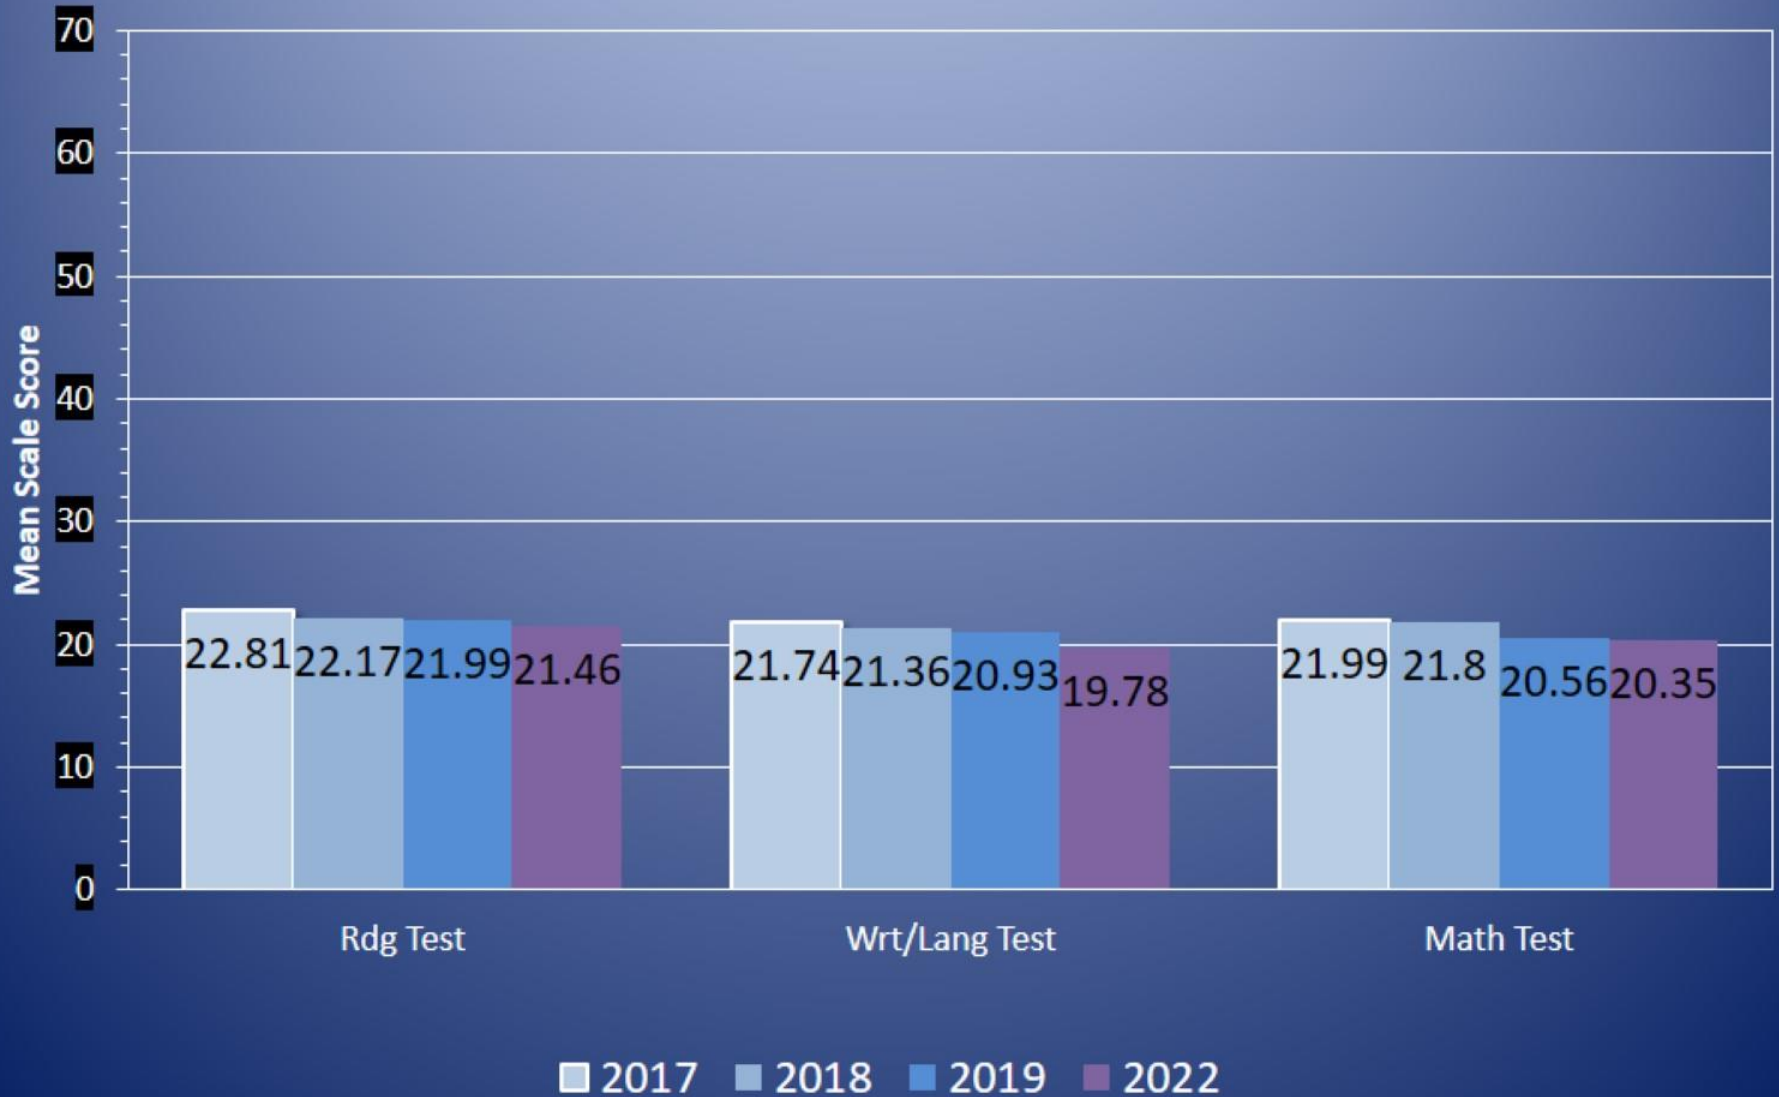

Mean Freshman PSAT Scores – Individual Tests