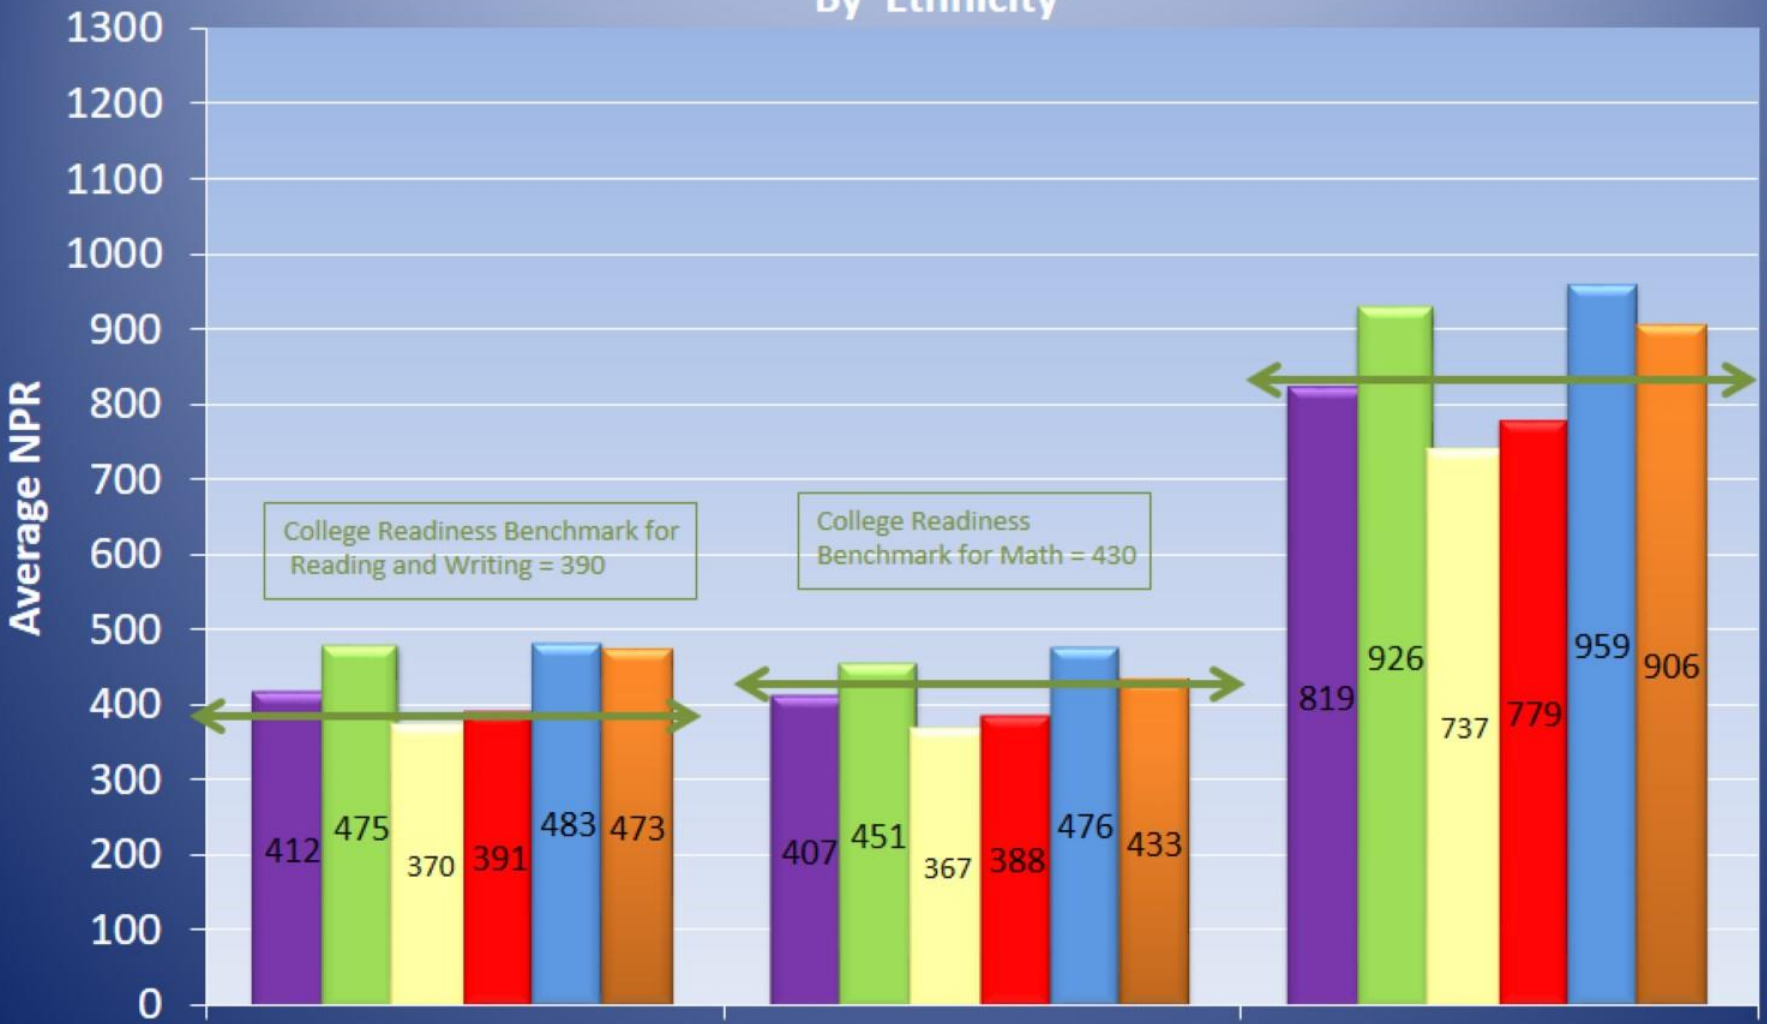

Mean Freshman PSAT Scores – Individual Tests

Average Freshman Grade PSAT Scores - Overall

By Gender

Class of 2025

Average Freshman PSAT Scores - Overall

By Ethnicity

■ Total
 ■ Asian
 ■ AfrAmer
 ■ Hisp
 ■ White
 ■ Other