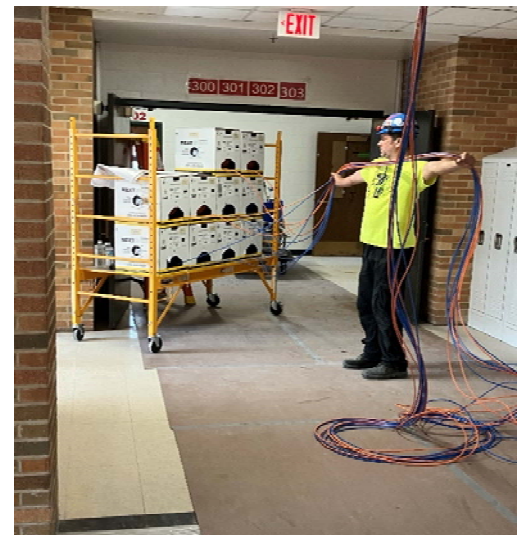

Hinsdale High School District 86

Weekly Update

June 29, 2023

Update No. 108

The referendum renovations are in their final phase. Phase 4 is comprised of refreshing 85 classrooms at Hinsdale Central. Improvements include new flooring, lighting, paint and acoustic ceilings. Most of the classrooms are getting new furnishings.

The week of June 26-30, demolition and abatement continued. Wall prep and paint was well under way on the first floor. Ceiling grid installation started in the science wing. Throughout the school, low-voltage wiring is being run for upgraded fire alarm and classroom AV.

Next Steps: The painters will move up to the second floor social studies wing, while ceilings continue in the science wing. Then, paint will begin in the social studies wing. Electrical will follow the ceiling grid, installing light fixtures.

Left: A science classroom with fresh paint and ceiling grid. New light fixtures are on deck for installation.

Right: A technician pulls low-voltage cable on the second floor.

Left: New window installation is progressing along the second floor.