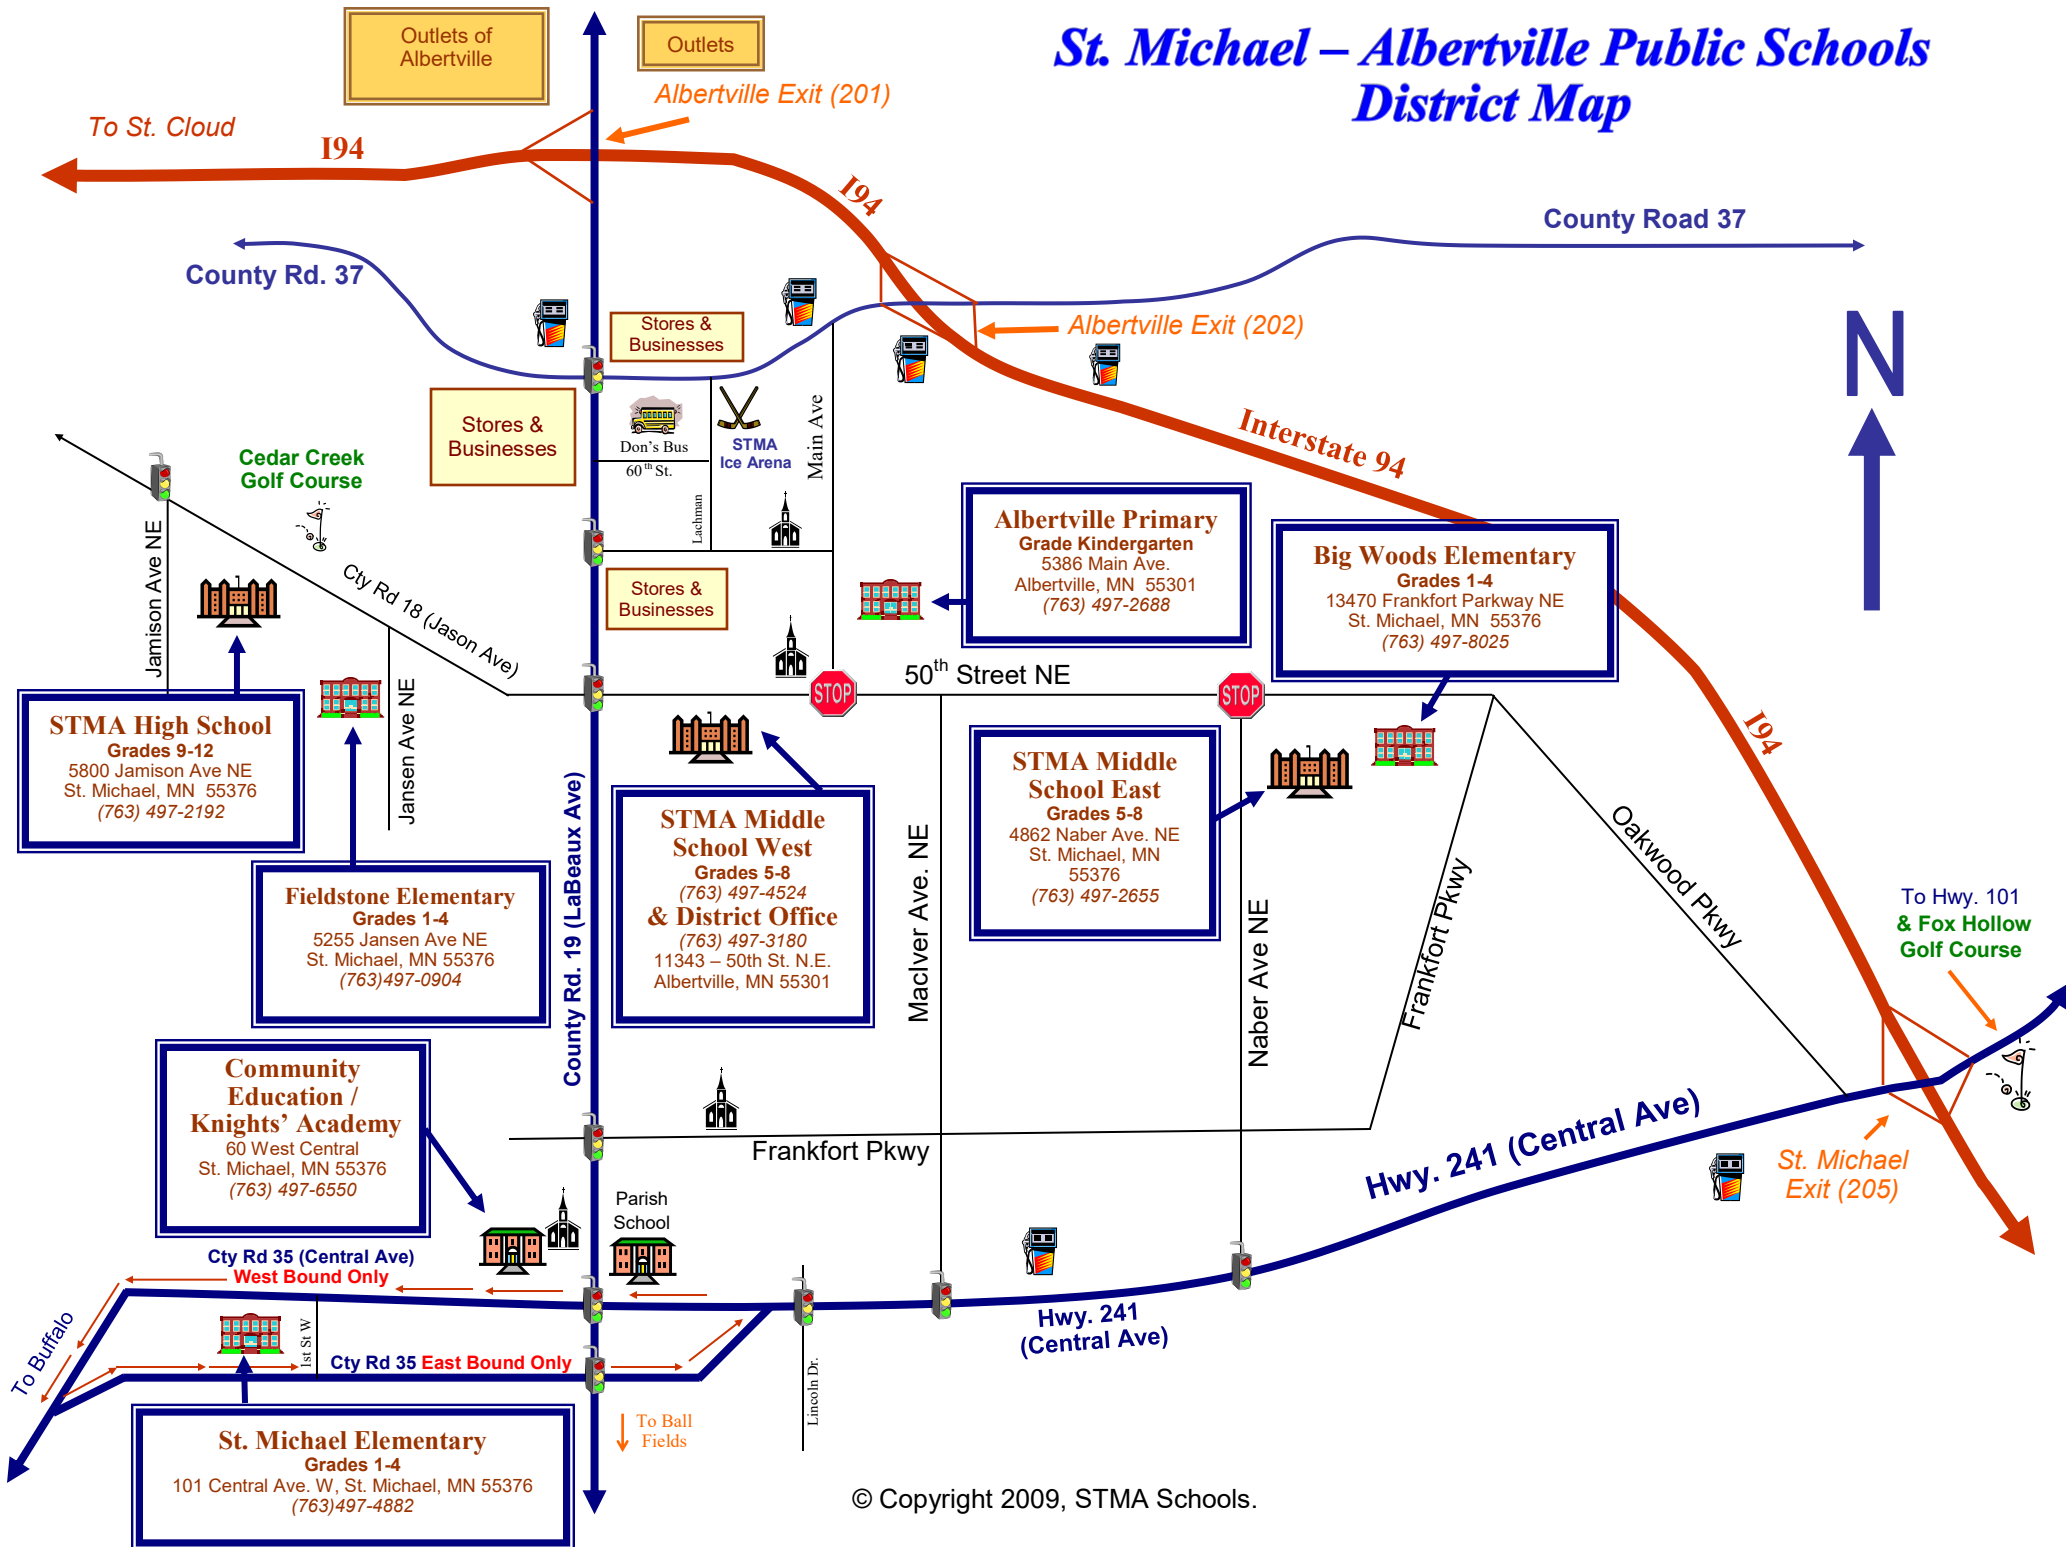

# St. Michael – Albertville Public Schools District Map

**STMA High School**  
 Grades 9-12  
 5800 Jamison Ave NE  
 St. Michael, MN 55376  
 (763) 497-2192

**Fieldstone Elementary**  
 Grades 1-4  
 5255 Jansen Ave NE  
 St. Michael, MN 55376  
 (763) 497-0904