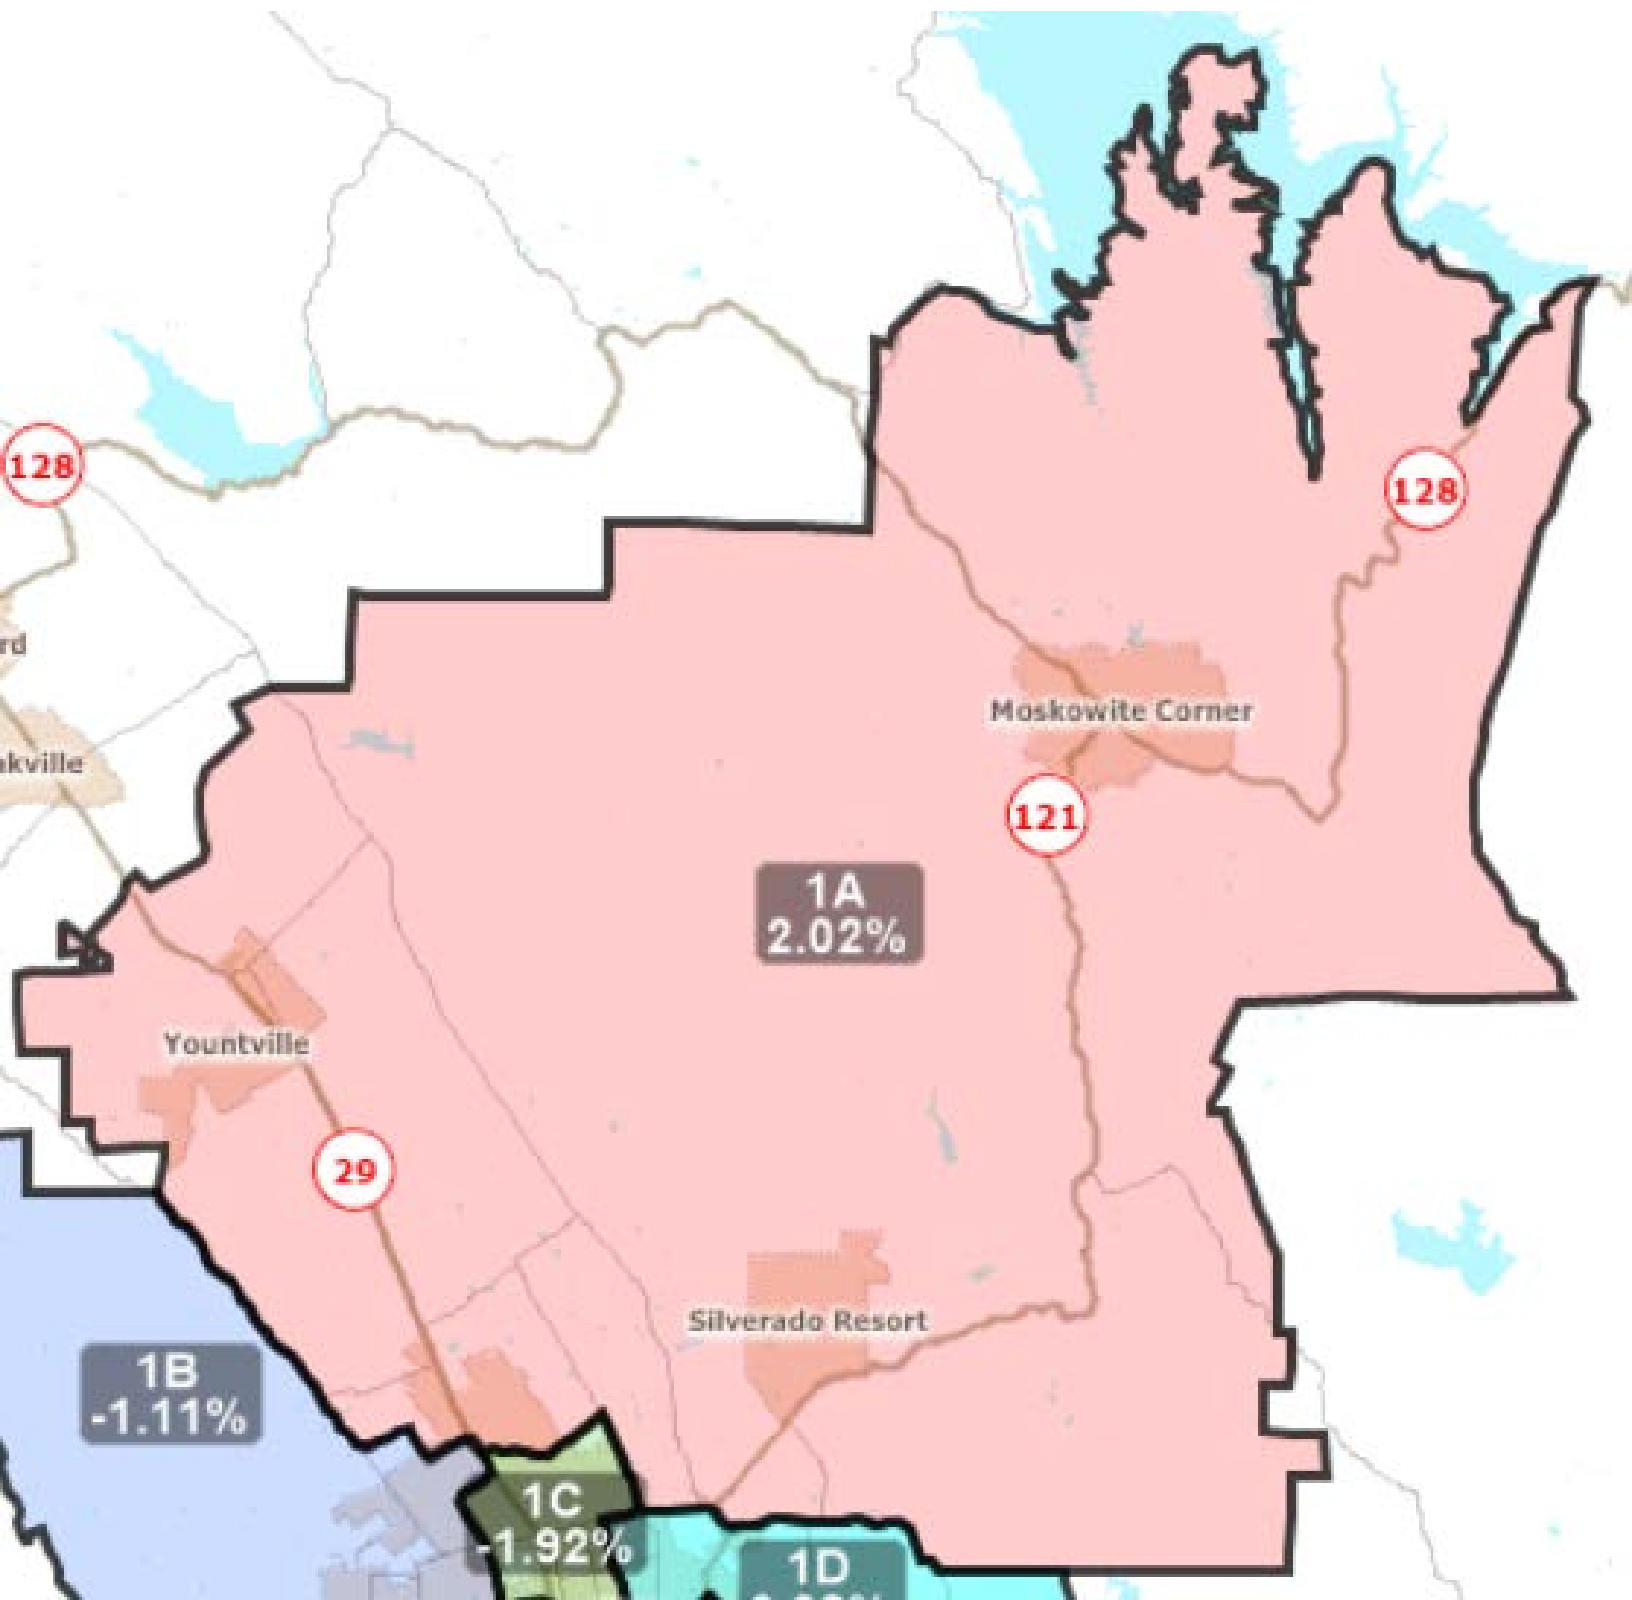

**Napa Valley Unified
School District
Finalist Map 1**

Finalist District 1A

Finalist District 1B

Finalist District 1C

Finalist District 1D

Finalist District 1E

Finalist District 1F

Finalist District 1G