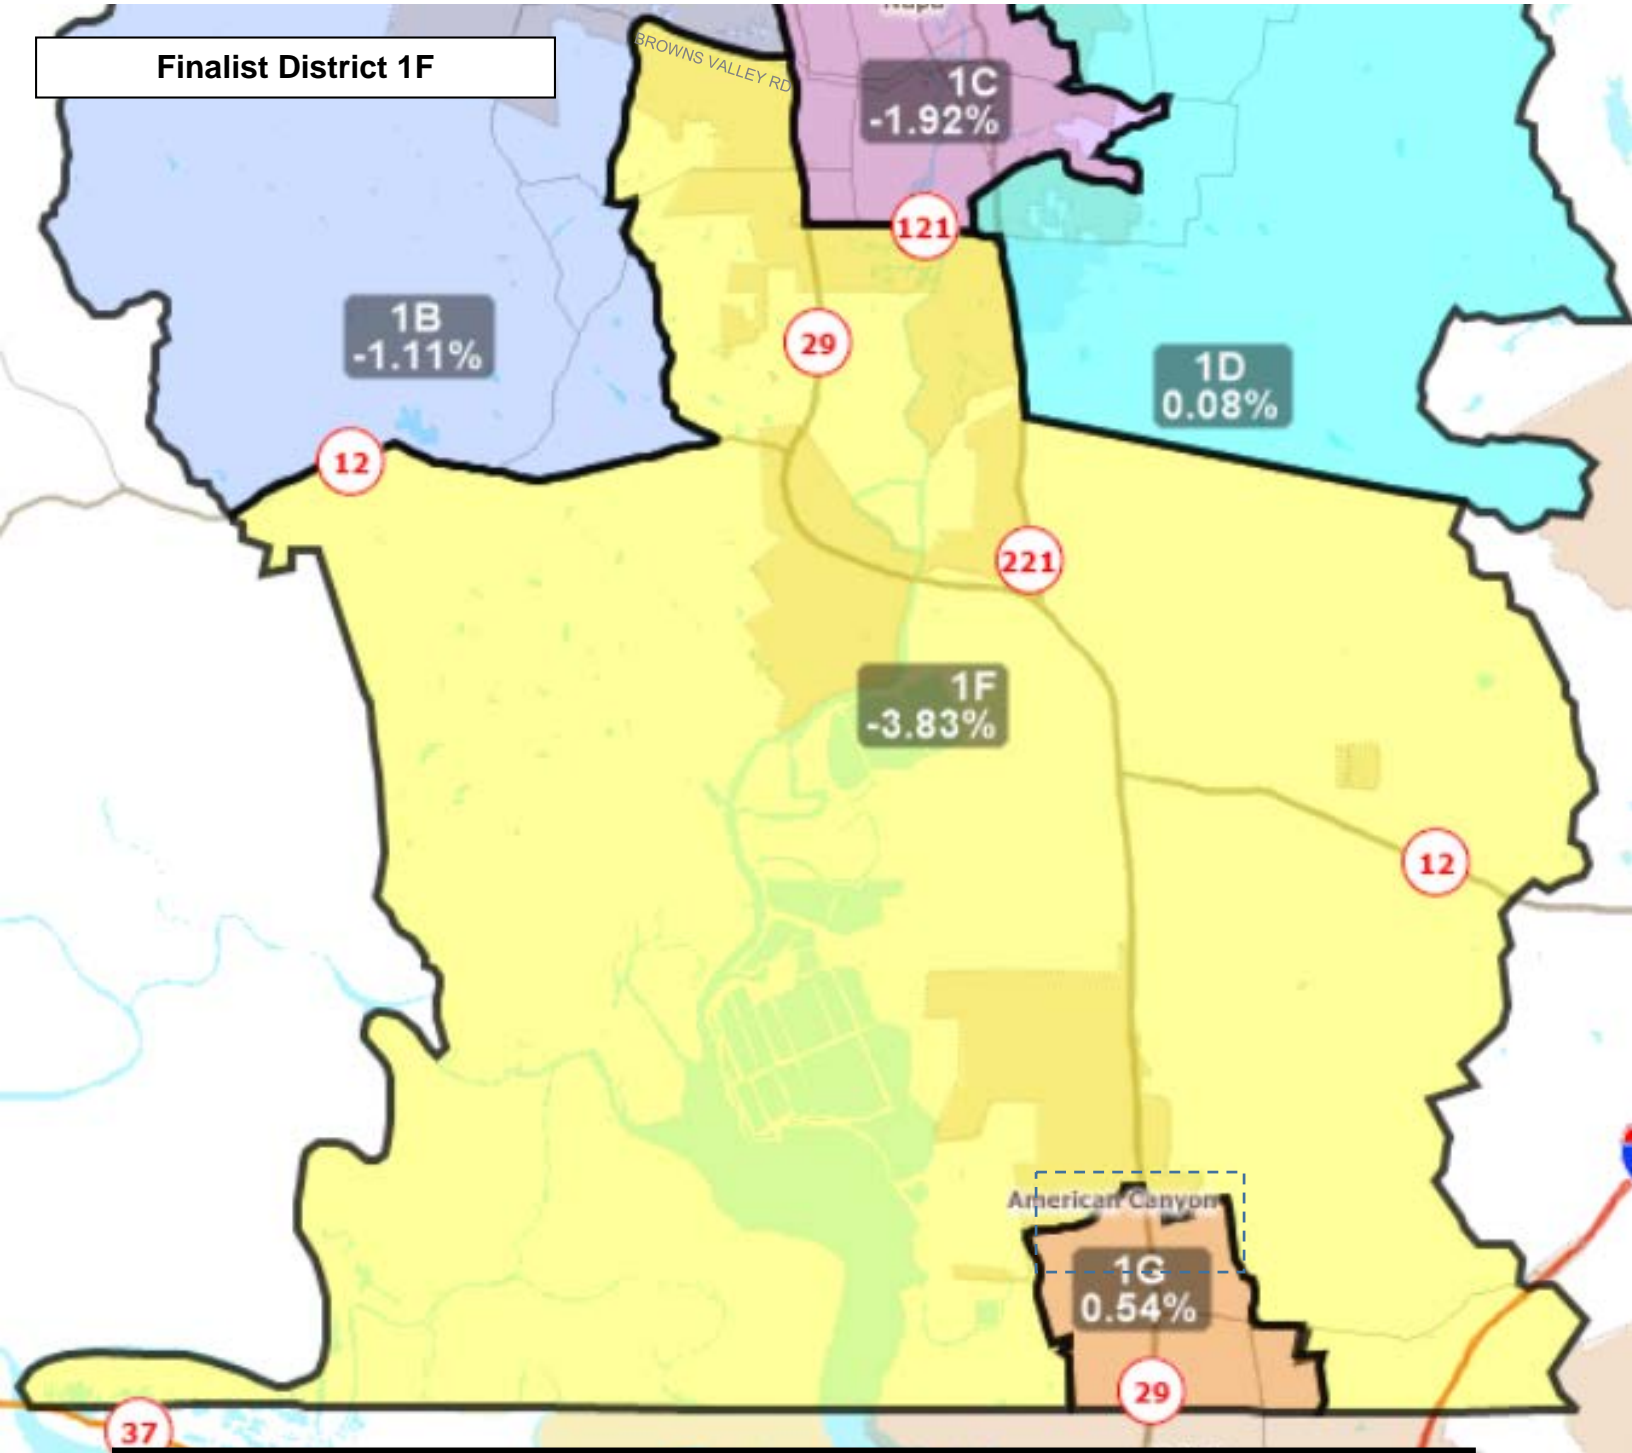

**Napa Valley Unified
School District
Finalist Map 1**

Finalist District 1A

Finalist District 1B

Finalist District 1C

Finalist District 1D

Finalist District 1E

Finalist District 1F

Finalist District 1G