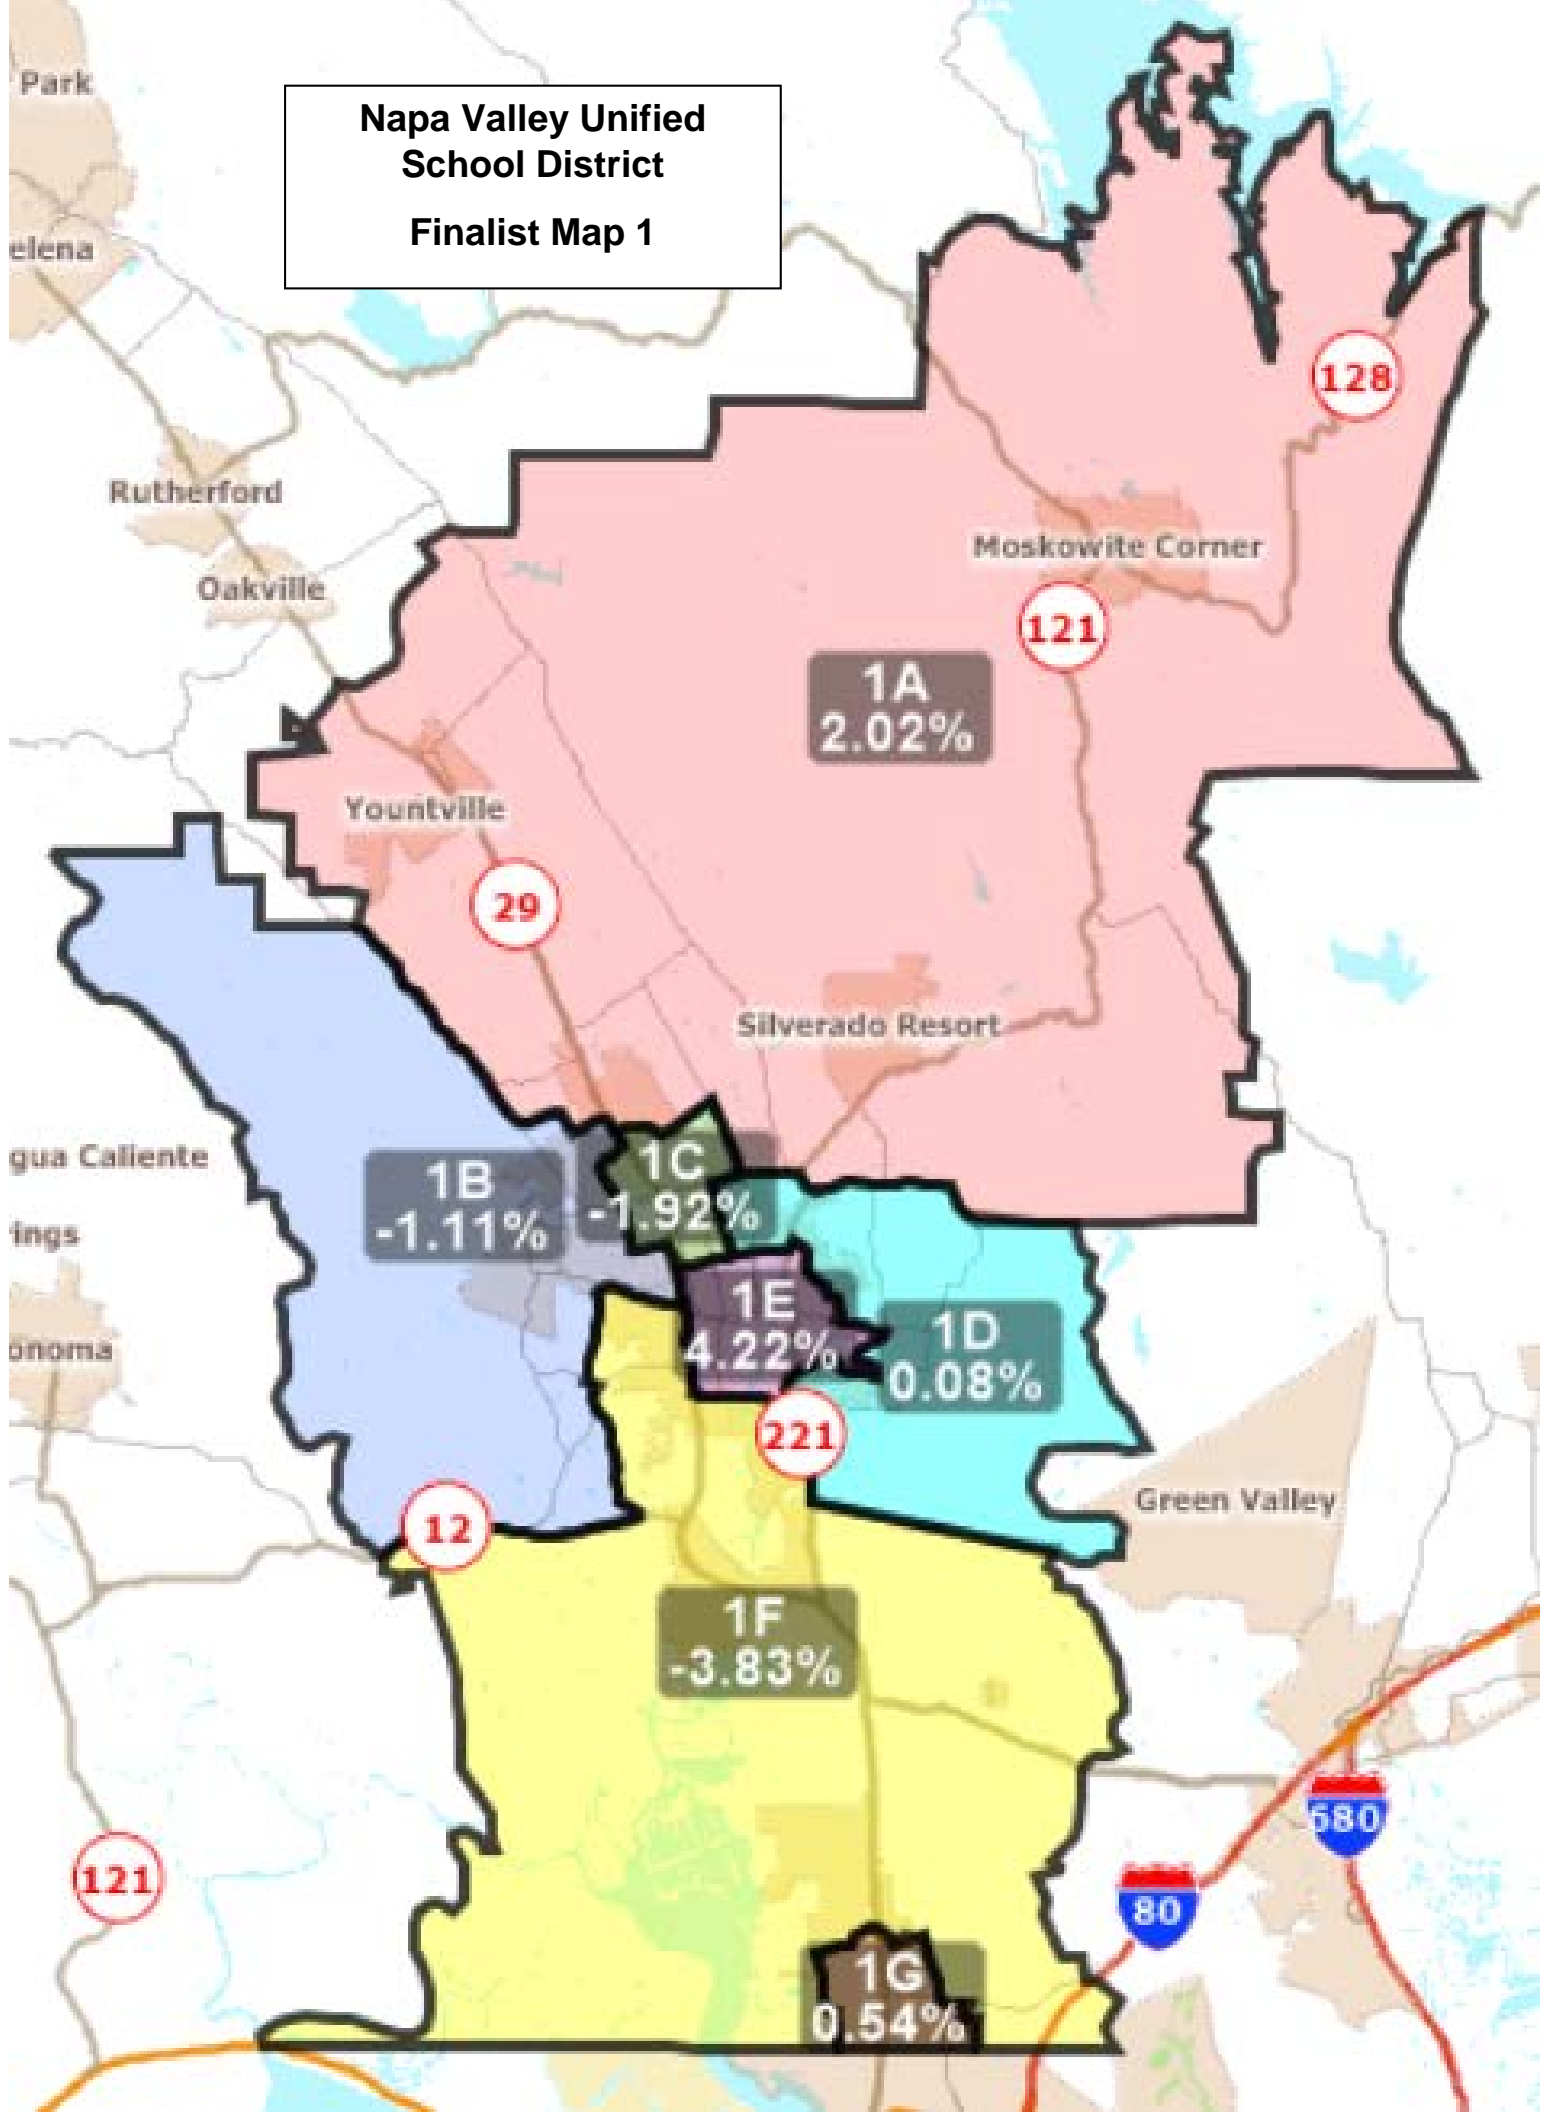

**Napa Valley Unified
School District
Finalist Map 1**

Finalist District 1A

Finalist District 1B

Finalist District 1C

Finalist District 1D

Finalist District 1E

Finalist District 1F

Finalist District 1G