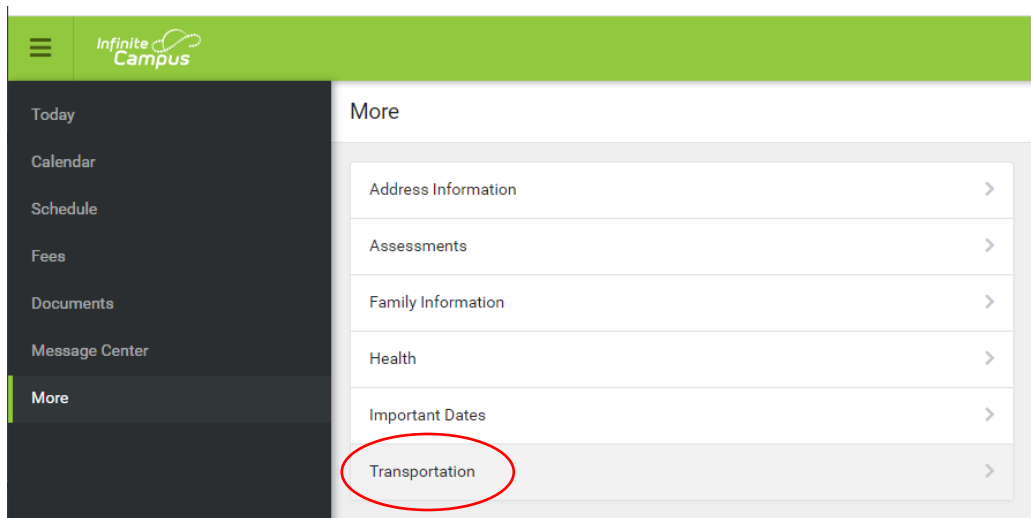

White Plains School District

Transportation information in the IC parent or student portal

Log into <https://whiteplainsny.infinitecampus.org/campus/portal/whiteplains.jsp>

or use the Campus Student or Parent App on your phone.

Click More

Click Transportation