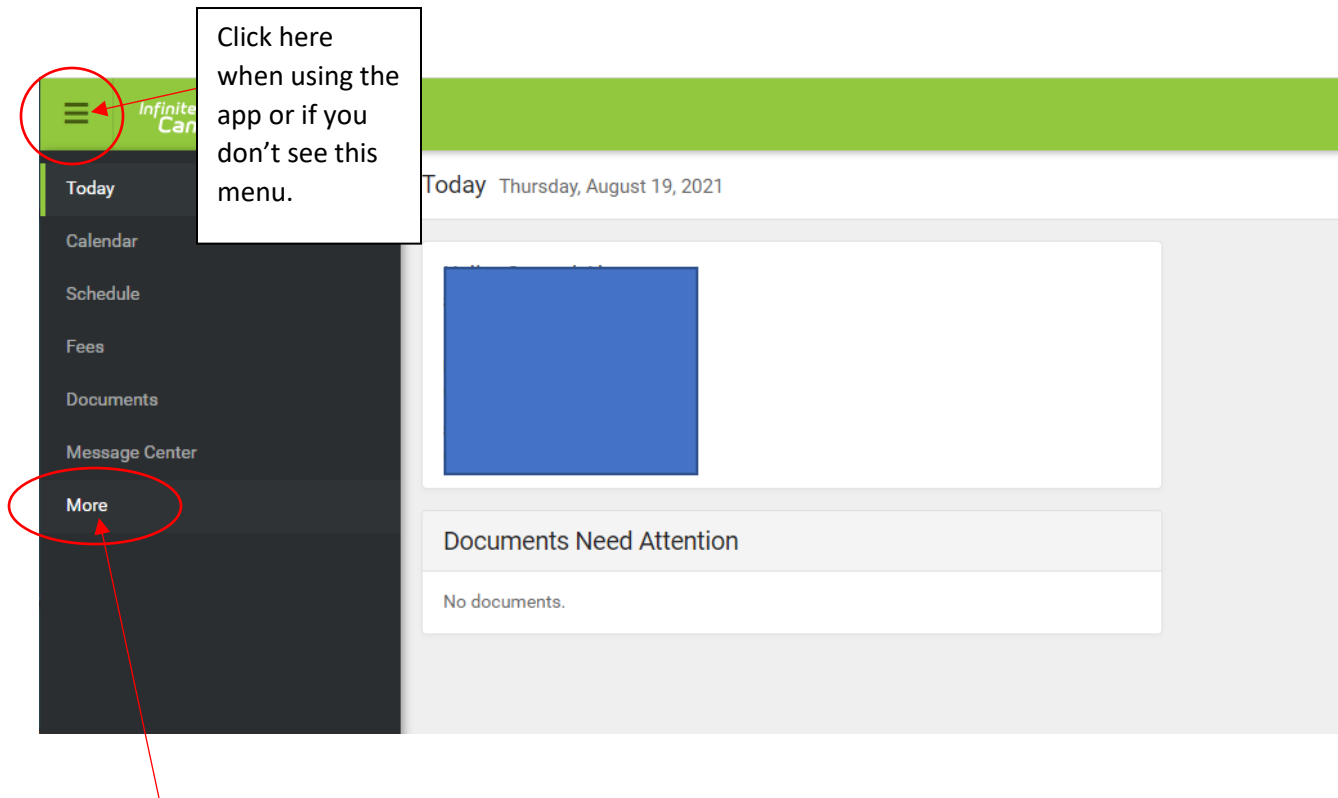

White Plains School District

Transportation information in the IC parent or student portal

Log into <https://whiteplainsny.infinitecampus.org/campus/portal/whiteplains.jsp>

or use the Campus Student or Parent App on your phone.