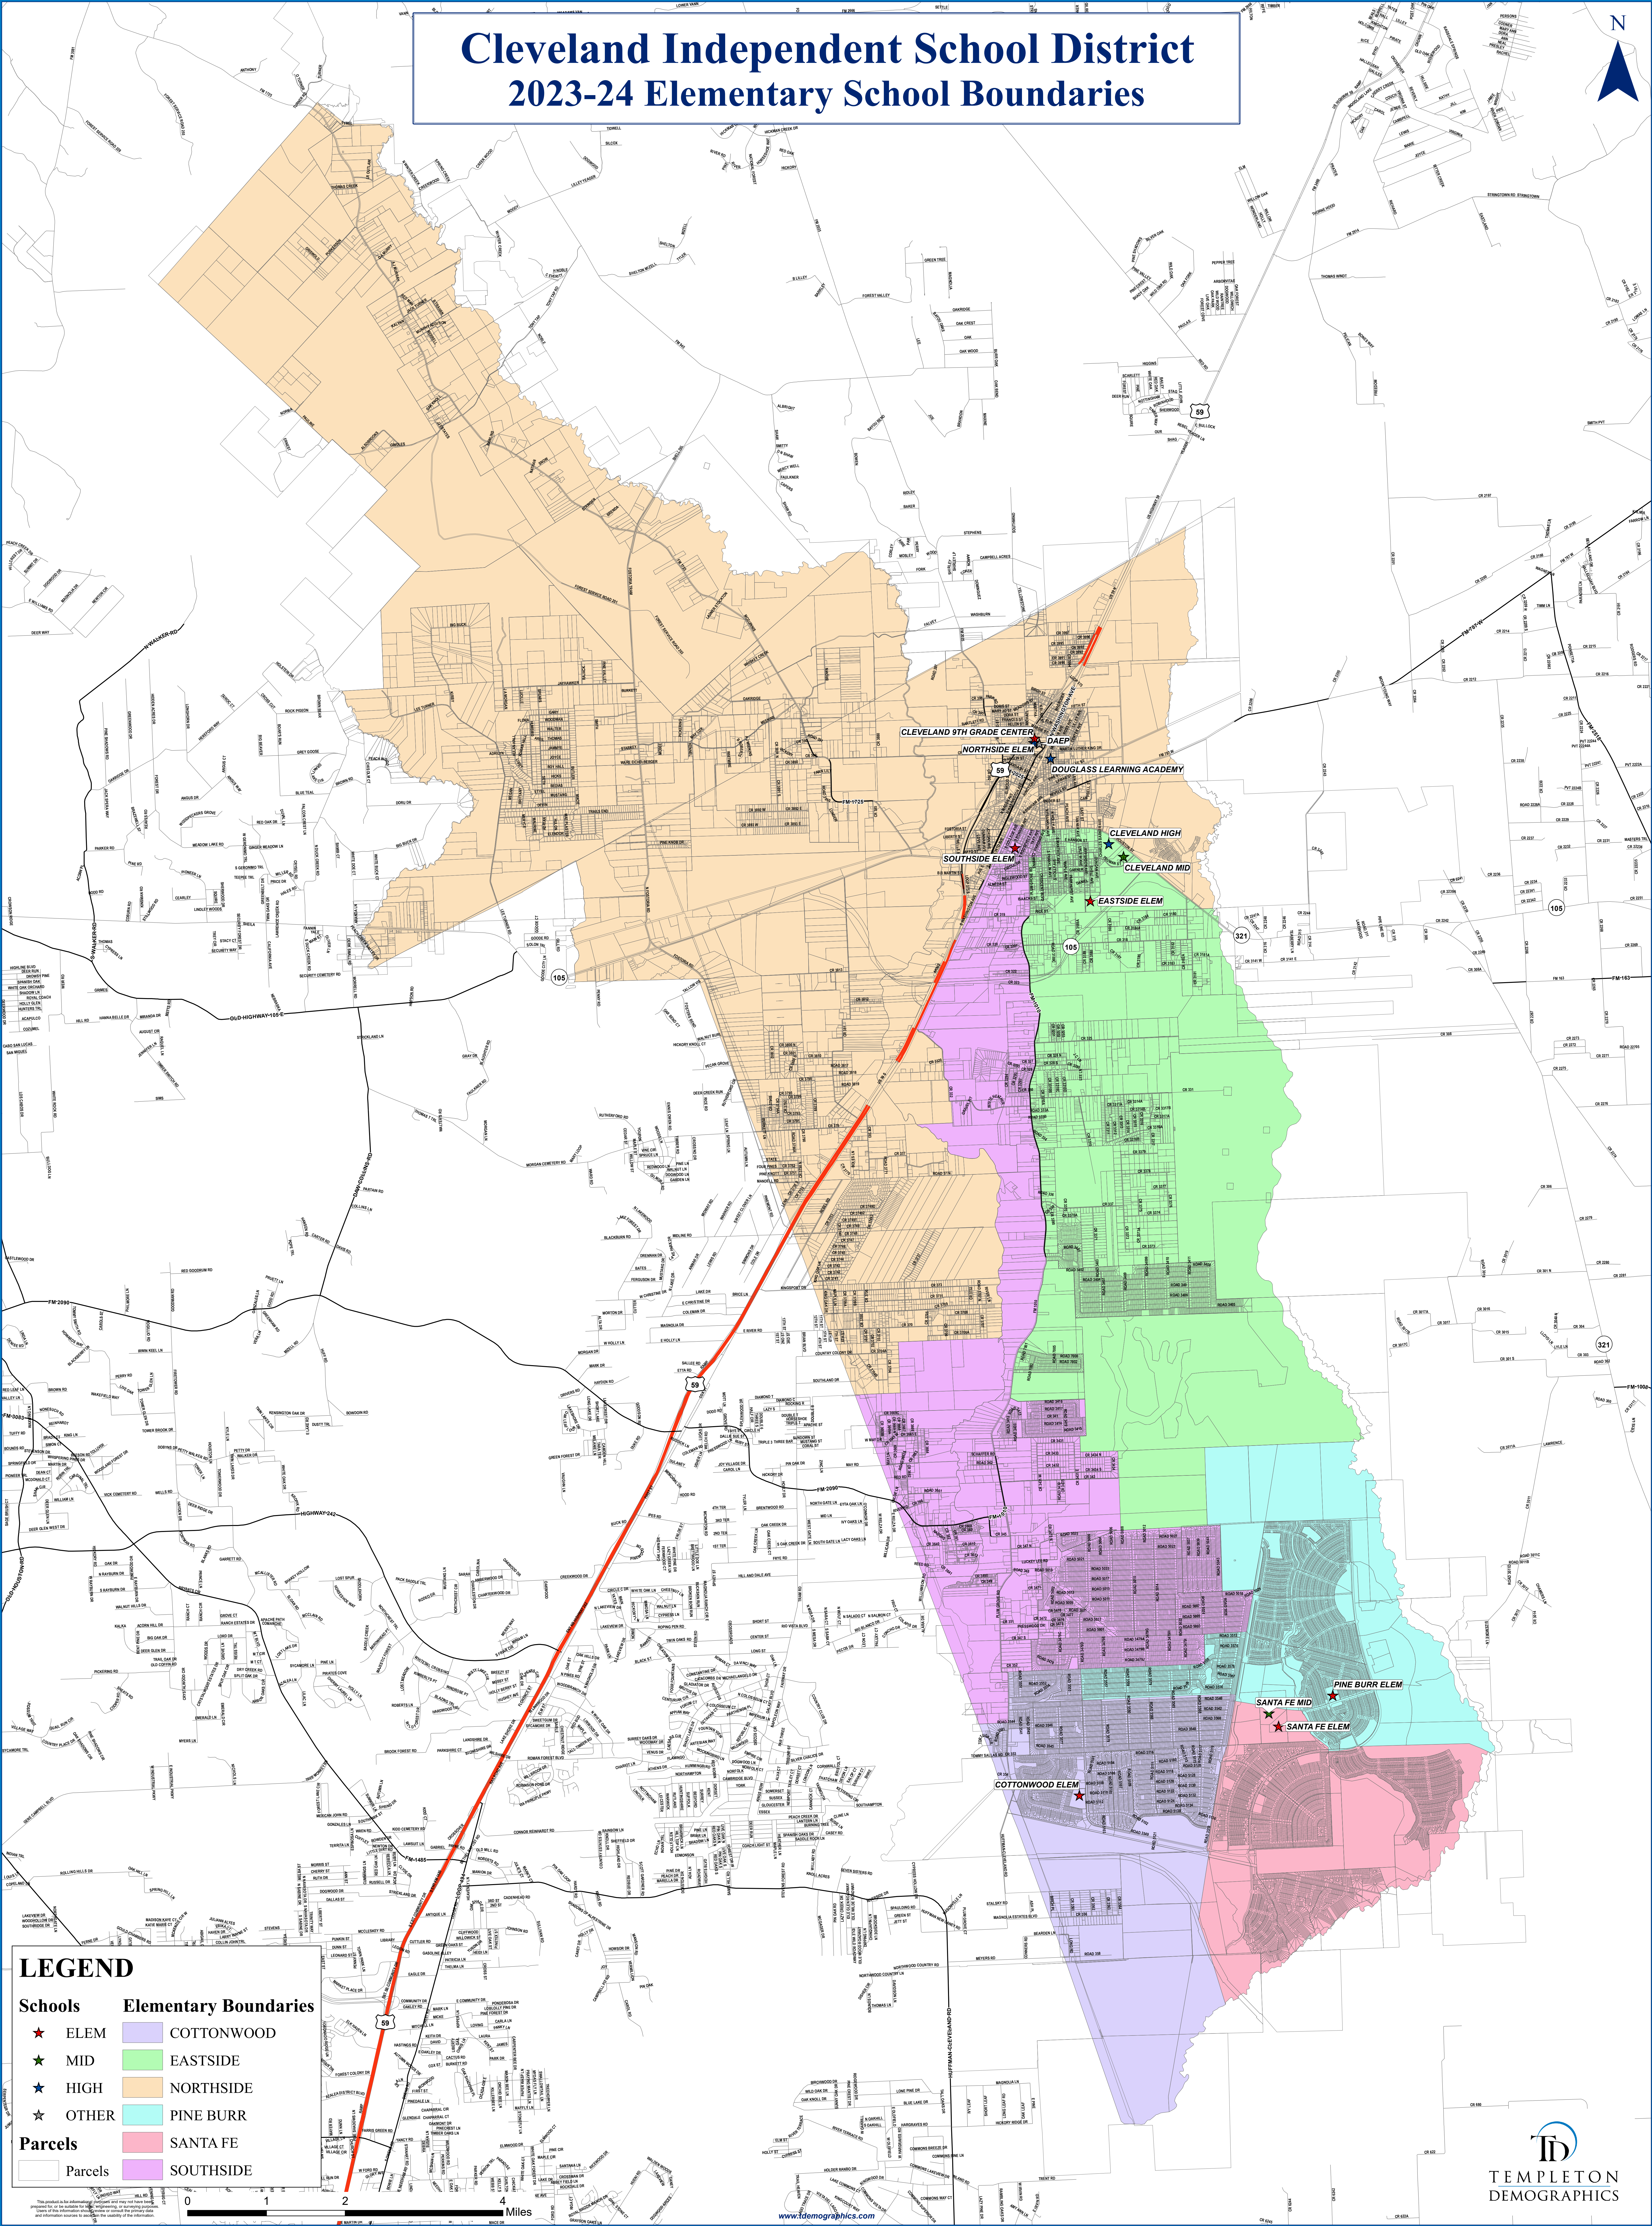

Cleveland Independent School District 2023-24 Elementary School Boundaries

LEGEND

Schools	Elementary Boundaries
★ ELEM	■ COTTONWOOD
★ MID	■ EASTSIDE
★ HIGH	■ NORTHSIDE
★ OTHER	■ PINE BURR
□ Parcels	■ SANTA FE
	■ SOUTHSIDE

0 1 2 4 Miles