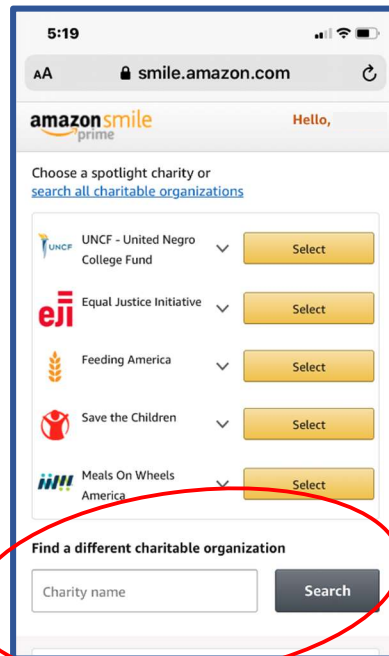

## Help Cumberland Road Elementary earn donations all year long with **AmazonSmile**

The AmazonSmile Foundation will donate .5% of the purchase price from eligible purchases.  
Signing up is easy!...

### Sign up on your Web Browser:

1. Sign into [smile.amazon.com](https://smile.amazon.com) with your regular Amazon account information.
2. Select Cumberland Road Elementary PTO
3. Shop anytime at [smile.amazon.com](https://smile.amazon.com) to earn donations for CRE!