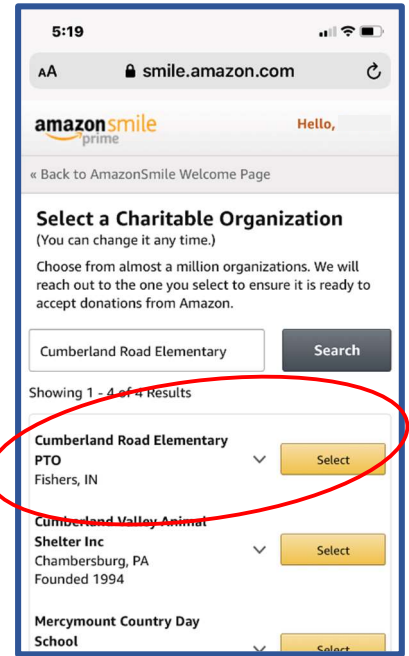

## Help Cumberland Road Elementary earn donations all year long with **AmazonSmile**

The AmazonSmile Foundation will donate .5% of the purchase price from eligible purchases.  
Signing up is easy!...

### Sign up on your Web Browser:

1. Sign into [smile.amazon.com](https://smile.amazon.com) with your regular Amazon account information.
2. Select Cumberland Road Elementary PTO
3. Shop anytime at [smile.amazon.com](https://smile.amazon.com) to earn donations for CRE!