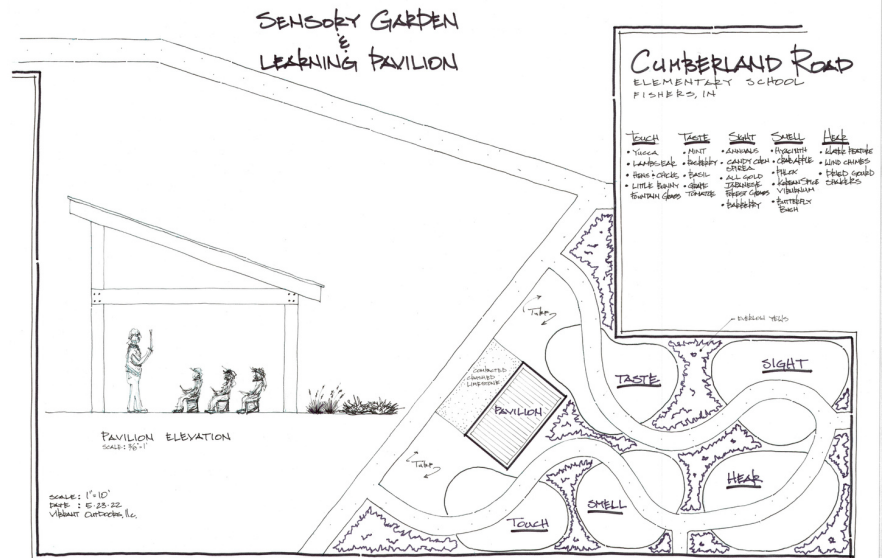

Features of the Outdoor Learning Lab

The outdoor space will support state standard and SEL curriculum, be ADA accessible, and provide hands-on experience in nature. It will feature:

- **Stage and Outdoor Classroom:** Providing outdoor space to support exciting curriculum, student performances, stimulating environment, time in fresh air, and student & community events.
- **Sensory Path Including Musical Instruments & Story Walk:** Supporting sensory work with our Exceptional Learners and providing enjoyable sensory, musical, and literacy opportunities to all students.
- **Sensory Gardens:** Themed sensory gardens providing stimulating opportunities to enjoy and learn about native plants, pollinators, and wildlife.

Construction Phases

The completion of the CRE Outdoor Learning Lab will be done in two phases.

- Phase I includes the demolition and preparation of the site, removal of a tree/stump, concrete walking path, and Yew installation.
- Phase II includes the concrete pad and pavilion for the outdoor classroom and the installation of the 5 sensory gardens. This phase can be broken into more phases, if necessary for time or budget.