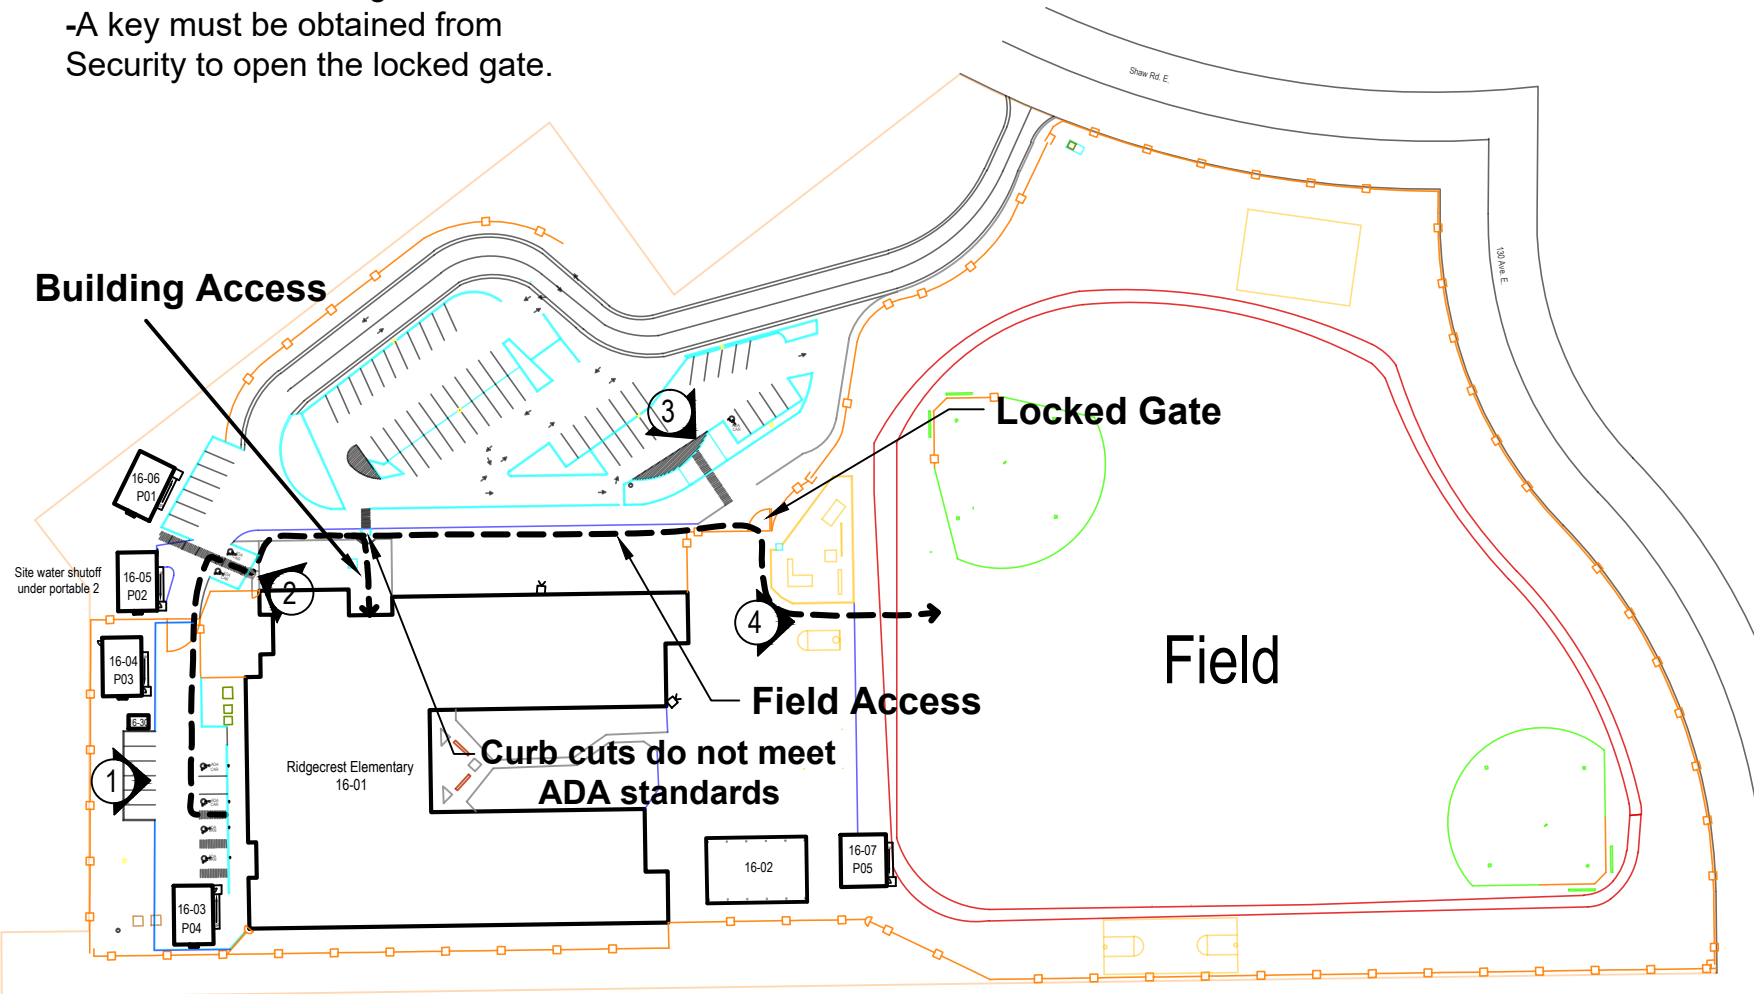

NOTES:

- There is no curb cut from the parking lot to allow access to the building and/or field
- A key must be obtained from Security to open the locked gate.

Field and Building Access Photo Locations

Scale: NTS
Drawn By: RG
Date: May 2019
Site/ Bldg/ Floor No. 16-Site
Range/ Township/ Section: 04-19-11
Parcel Number(s): 0419114073

Ridgecrest Field and Building Access Picture Index

1

From ADA stalls on side of building, continue to the north for building and/or field access.

2

At the northwest corner of the building, turn east onto the sidewalk. From the sidewalk, enter on the north side for building access. For field access, continue following the sidewalk towards the east end of the site.

3

After you pass the building, enter the playground through the yellow vehicle gate on your right. This gate may be locked. A key may be obtained from Security.

4

Continue through the vehicle gate, and around the play pit for field access.

Scale:
NTS

Drawn By:
RG

Date:
May 2019

Site/ Bldg/ Floor No.
16-Site

Range/ Township/ Section:

Parcel Number(s):

Sheet No.