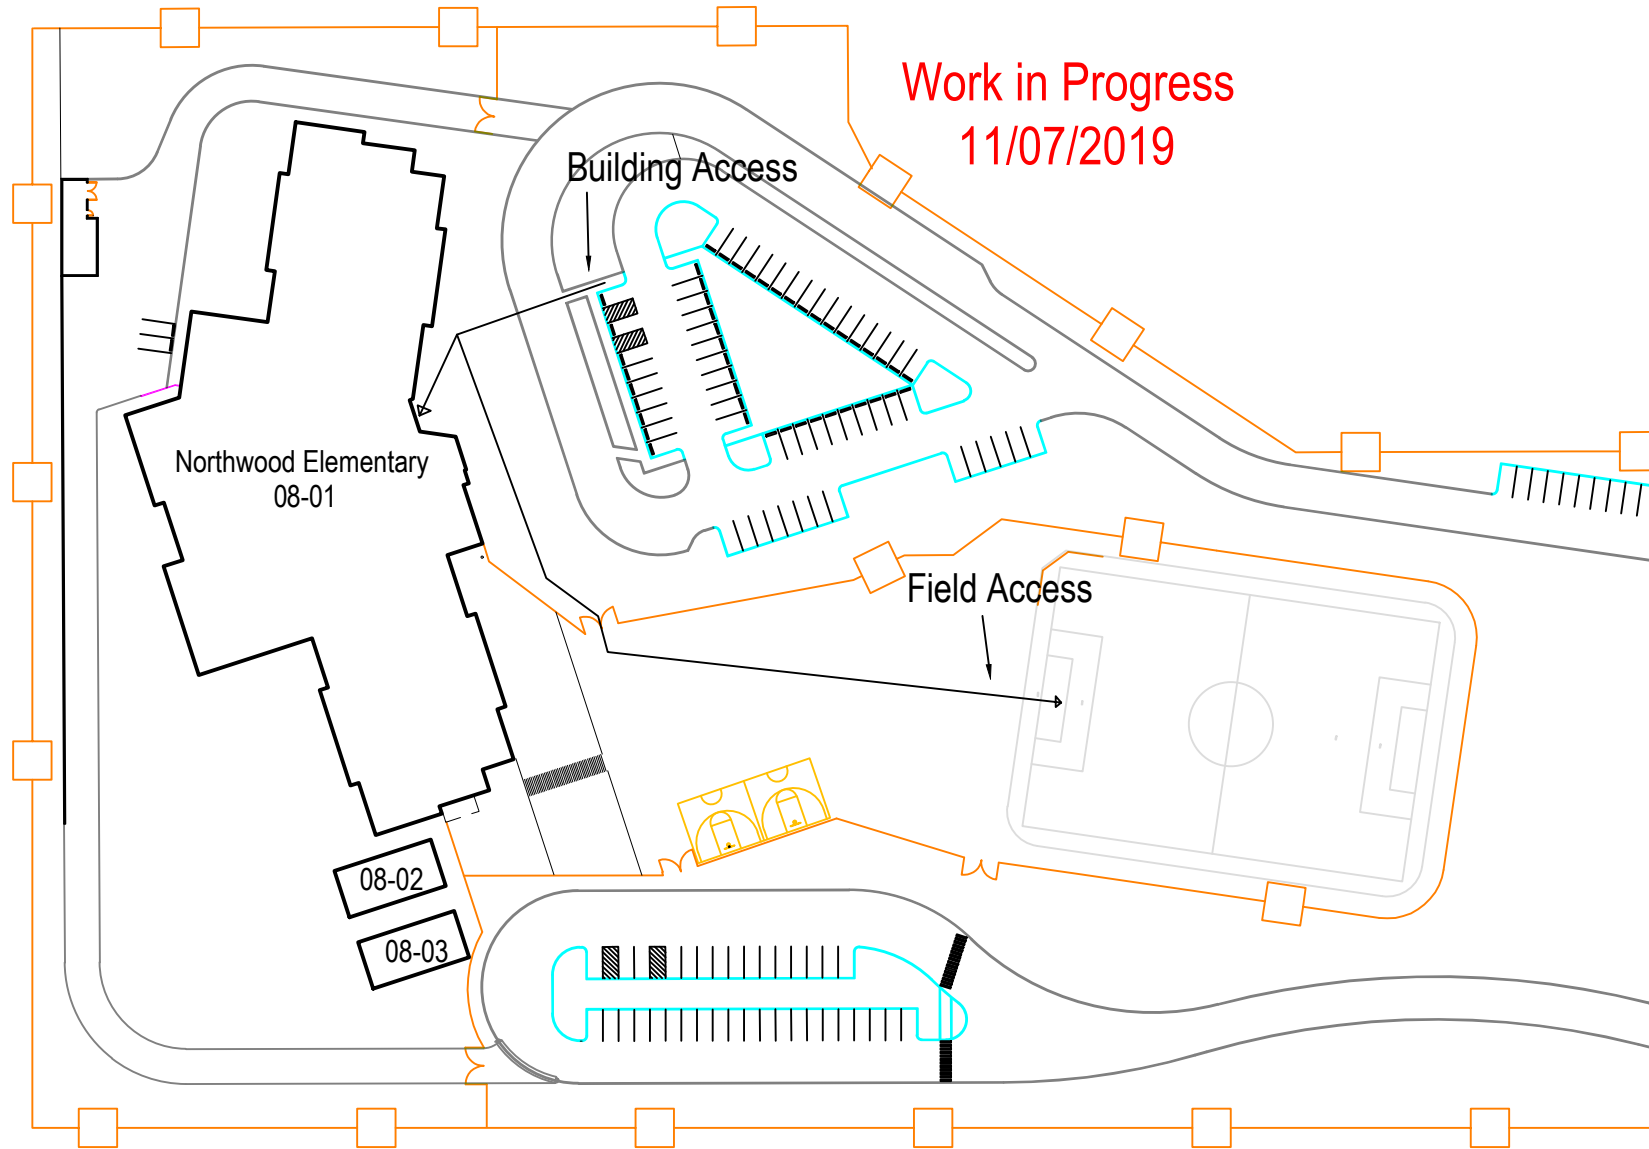

Northwood Elementary School Site Access Plan

Site Access Plan
Northwood Elementary School
9805 24th Street E.,
Edgewood, WA 98371

Scale: NTS
Drawn By: RG
Date: Nov. 2019
Site/ Bldg/ Floor No. 08-Site
Range/ Township/ Section:
Parcel Number(s):
Sheet No.