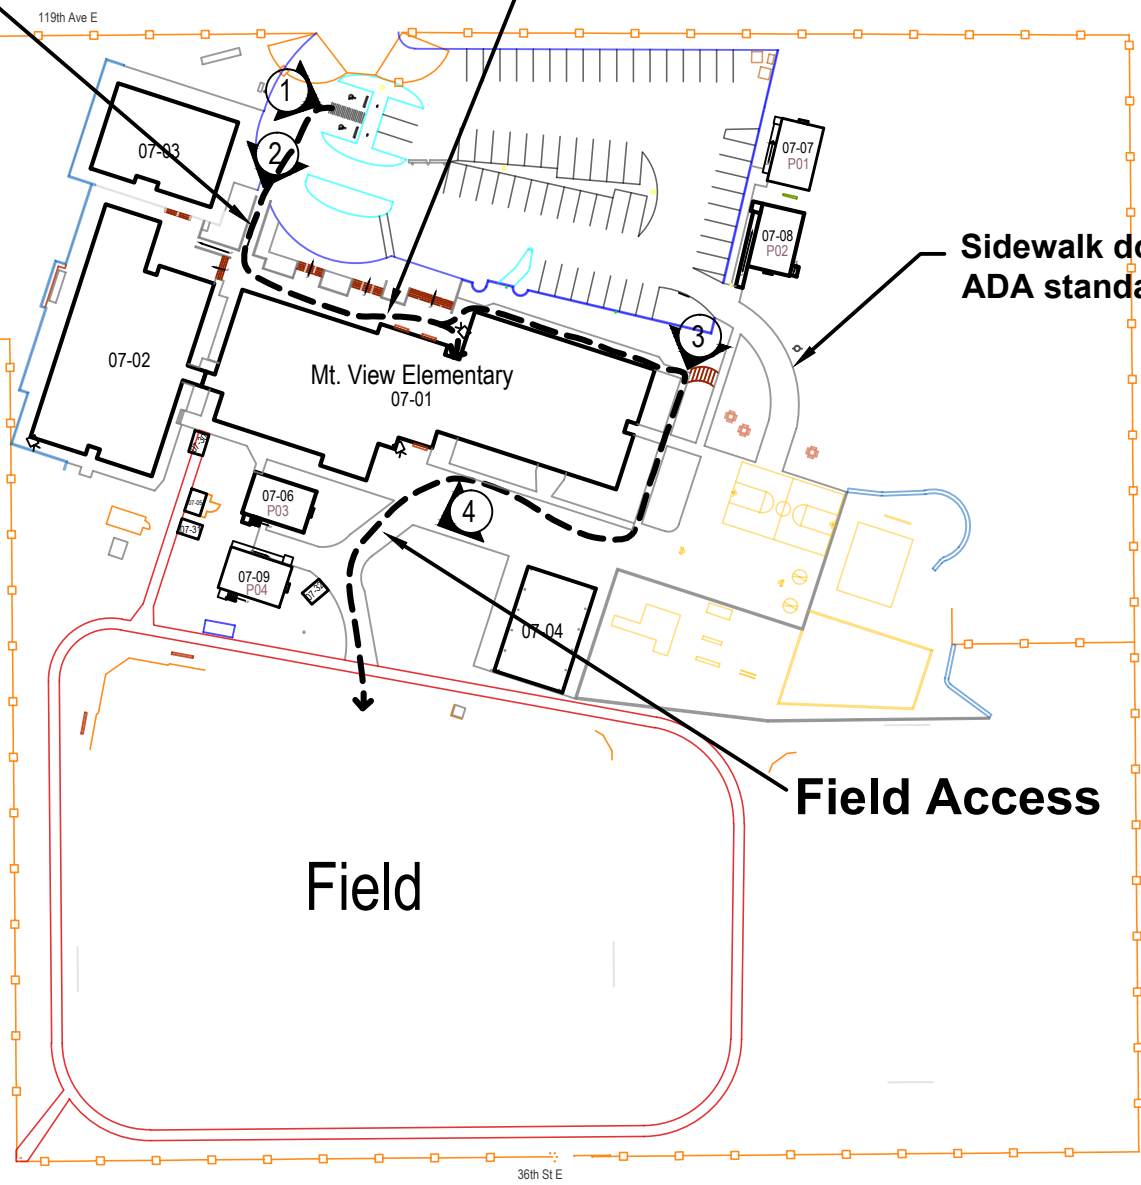

Ramp does not meet
ADA standards

Building Access

Sidewalk does not meet
ADA standards

Field Access

NOTES: There is no ramp from the parking lot to allow access to the building and/or field.

Field and Building Access Photo Locations

Mt. View Field and Building Access Picture Index

1

ADA stalls in Mountain View parking lot. Crosswalk to sidewalk missing.

3

For field access, continue along the same sidewalk past the building entrance. Follow the sidewalk as it turns right, directing you toward the back of the school.

2

For building/field access continue down the ramp at the west end of the parking lot. Note that the ramp does not meet all ADA standards. At the bottom of the ramp take a left and continue along the main building for access.

4

Come out behind the building, and follow the asphalt across the playground, past the covered play area, and along the sidewalk that leads down to the field.

Scale: NTS
Drawn By: RG
Date: May 2019
Site/ Bldg/ Floor No. 07-Site
Range/ Township/ Section:
Parcel Numbers(s):