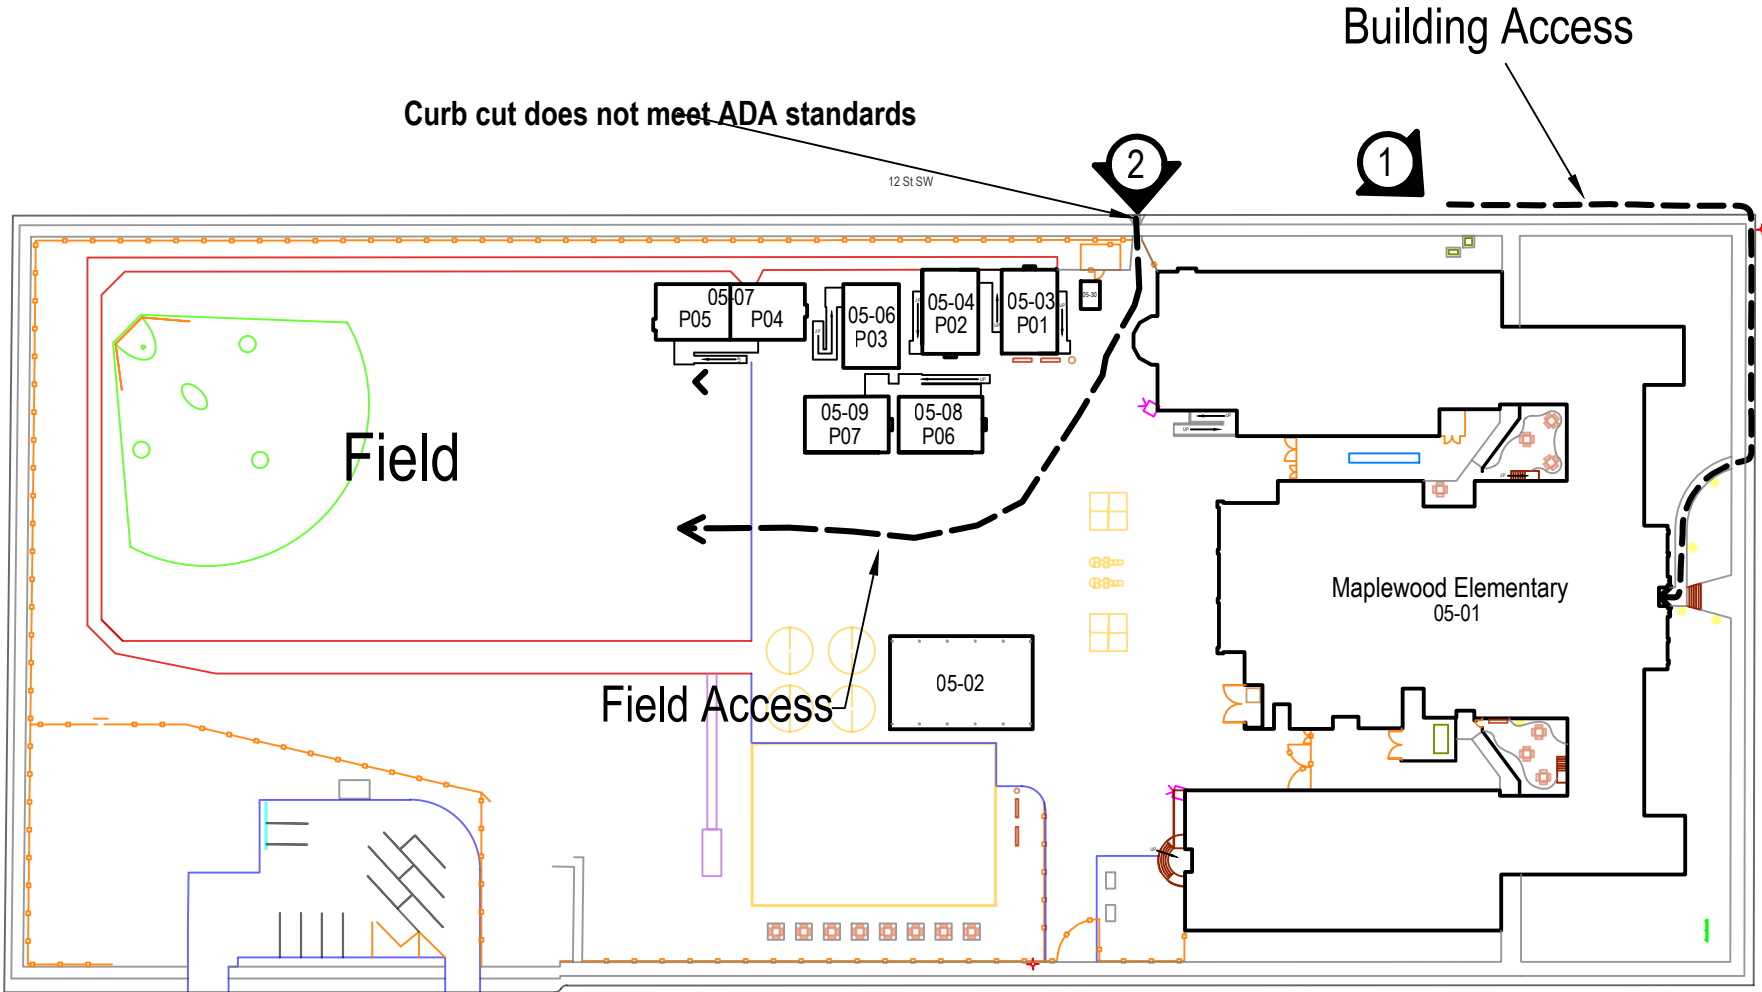

NOTES:

- The curb cut for building and field access does not meet current ADA standards.

Field and Building Access Photo Locations

Site Access Plan
Maplewood Elementary School
1110 West Pioneer
Puyallup, WA 98371

Scale:	NTS
Drawn By:	RG
Date:	May 2019
Site/ Bldg/ Floor No.	05-Site
Range/ Township/ Section:	04-20-28
Parcel Number(s):	0420283028 5505200731
Sheet No.	

Maplewood Field and Building Access Picture Index

1

The only ADA parking for Maplewood is on 12th St SW, on the street. For field access when parking here, continue to the end of the west side wing. For building access, head north and use the curb cut at the street corner.

2

For field access, continue through the gate, and keep right. Note that the curb cut here does not meet all ADA standards.

Scale:	NTS
Drawn By:	RG
Date:	May 2019
Site/ Bldg/ Floor No.	05-Site
Range/ Township/ Section:	
Parcel Numbers(s):	
Sheet No.	