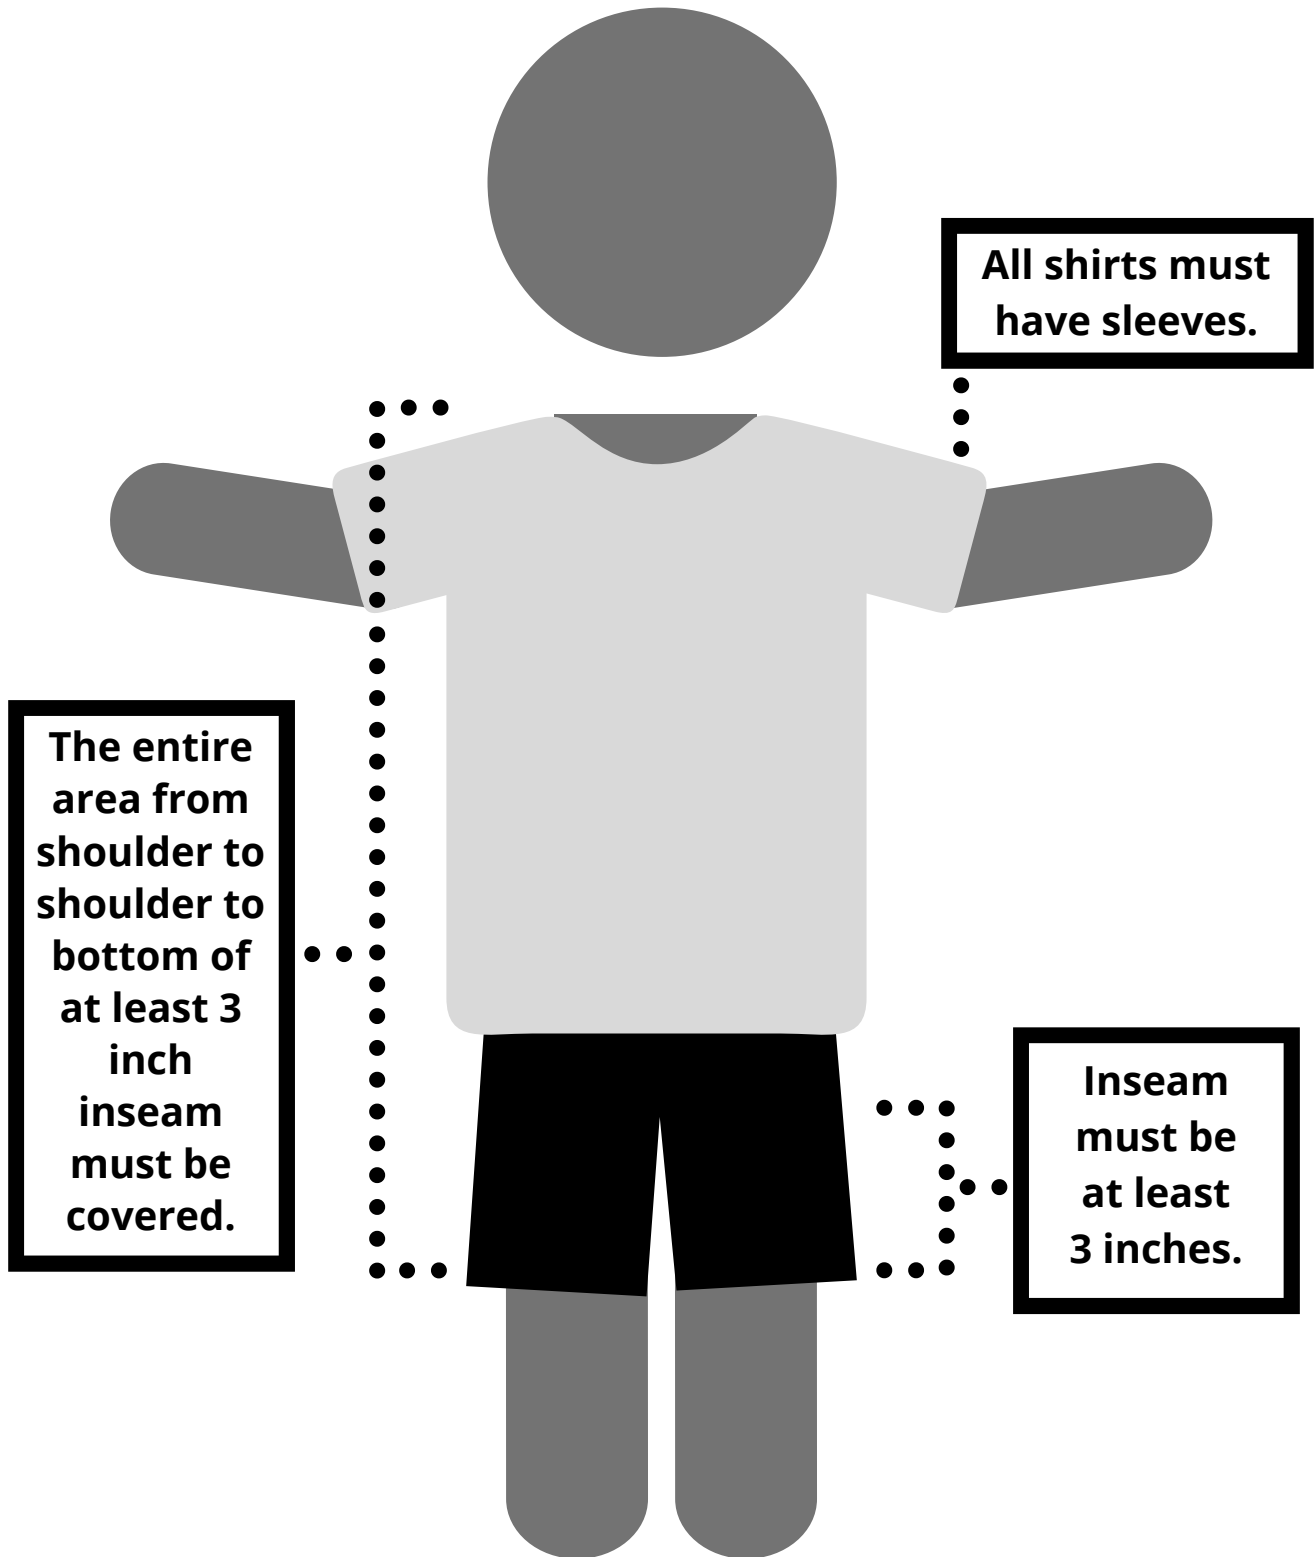

# NORTHERN ELEMENTARY DRESS CODE