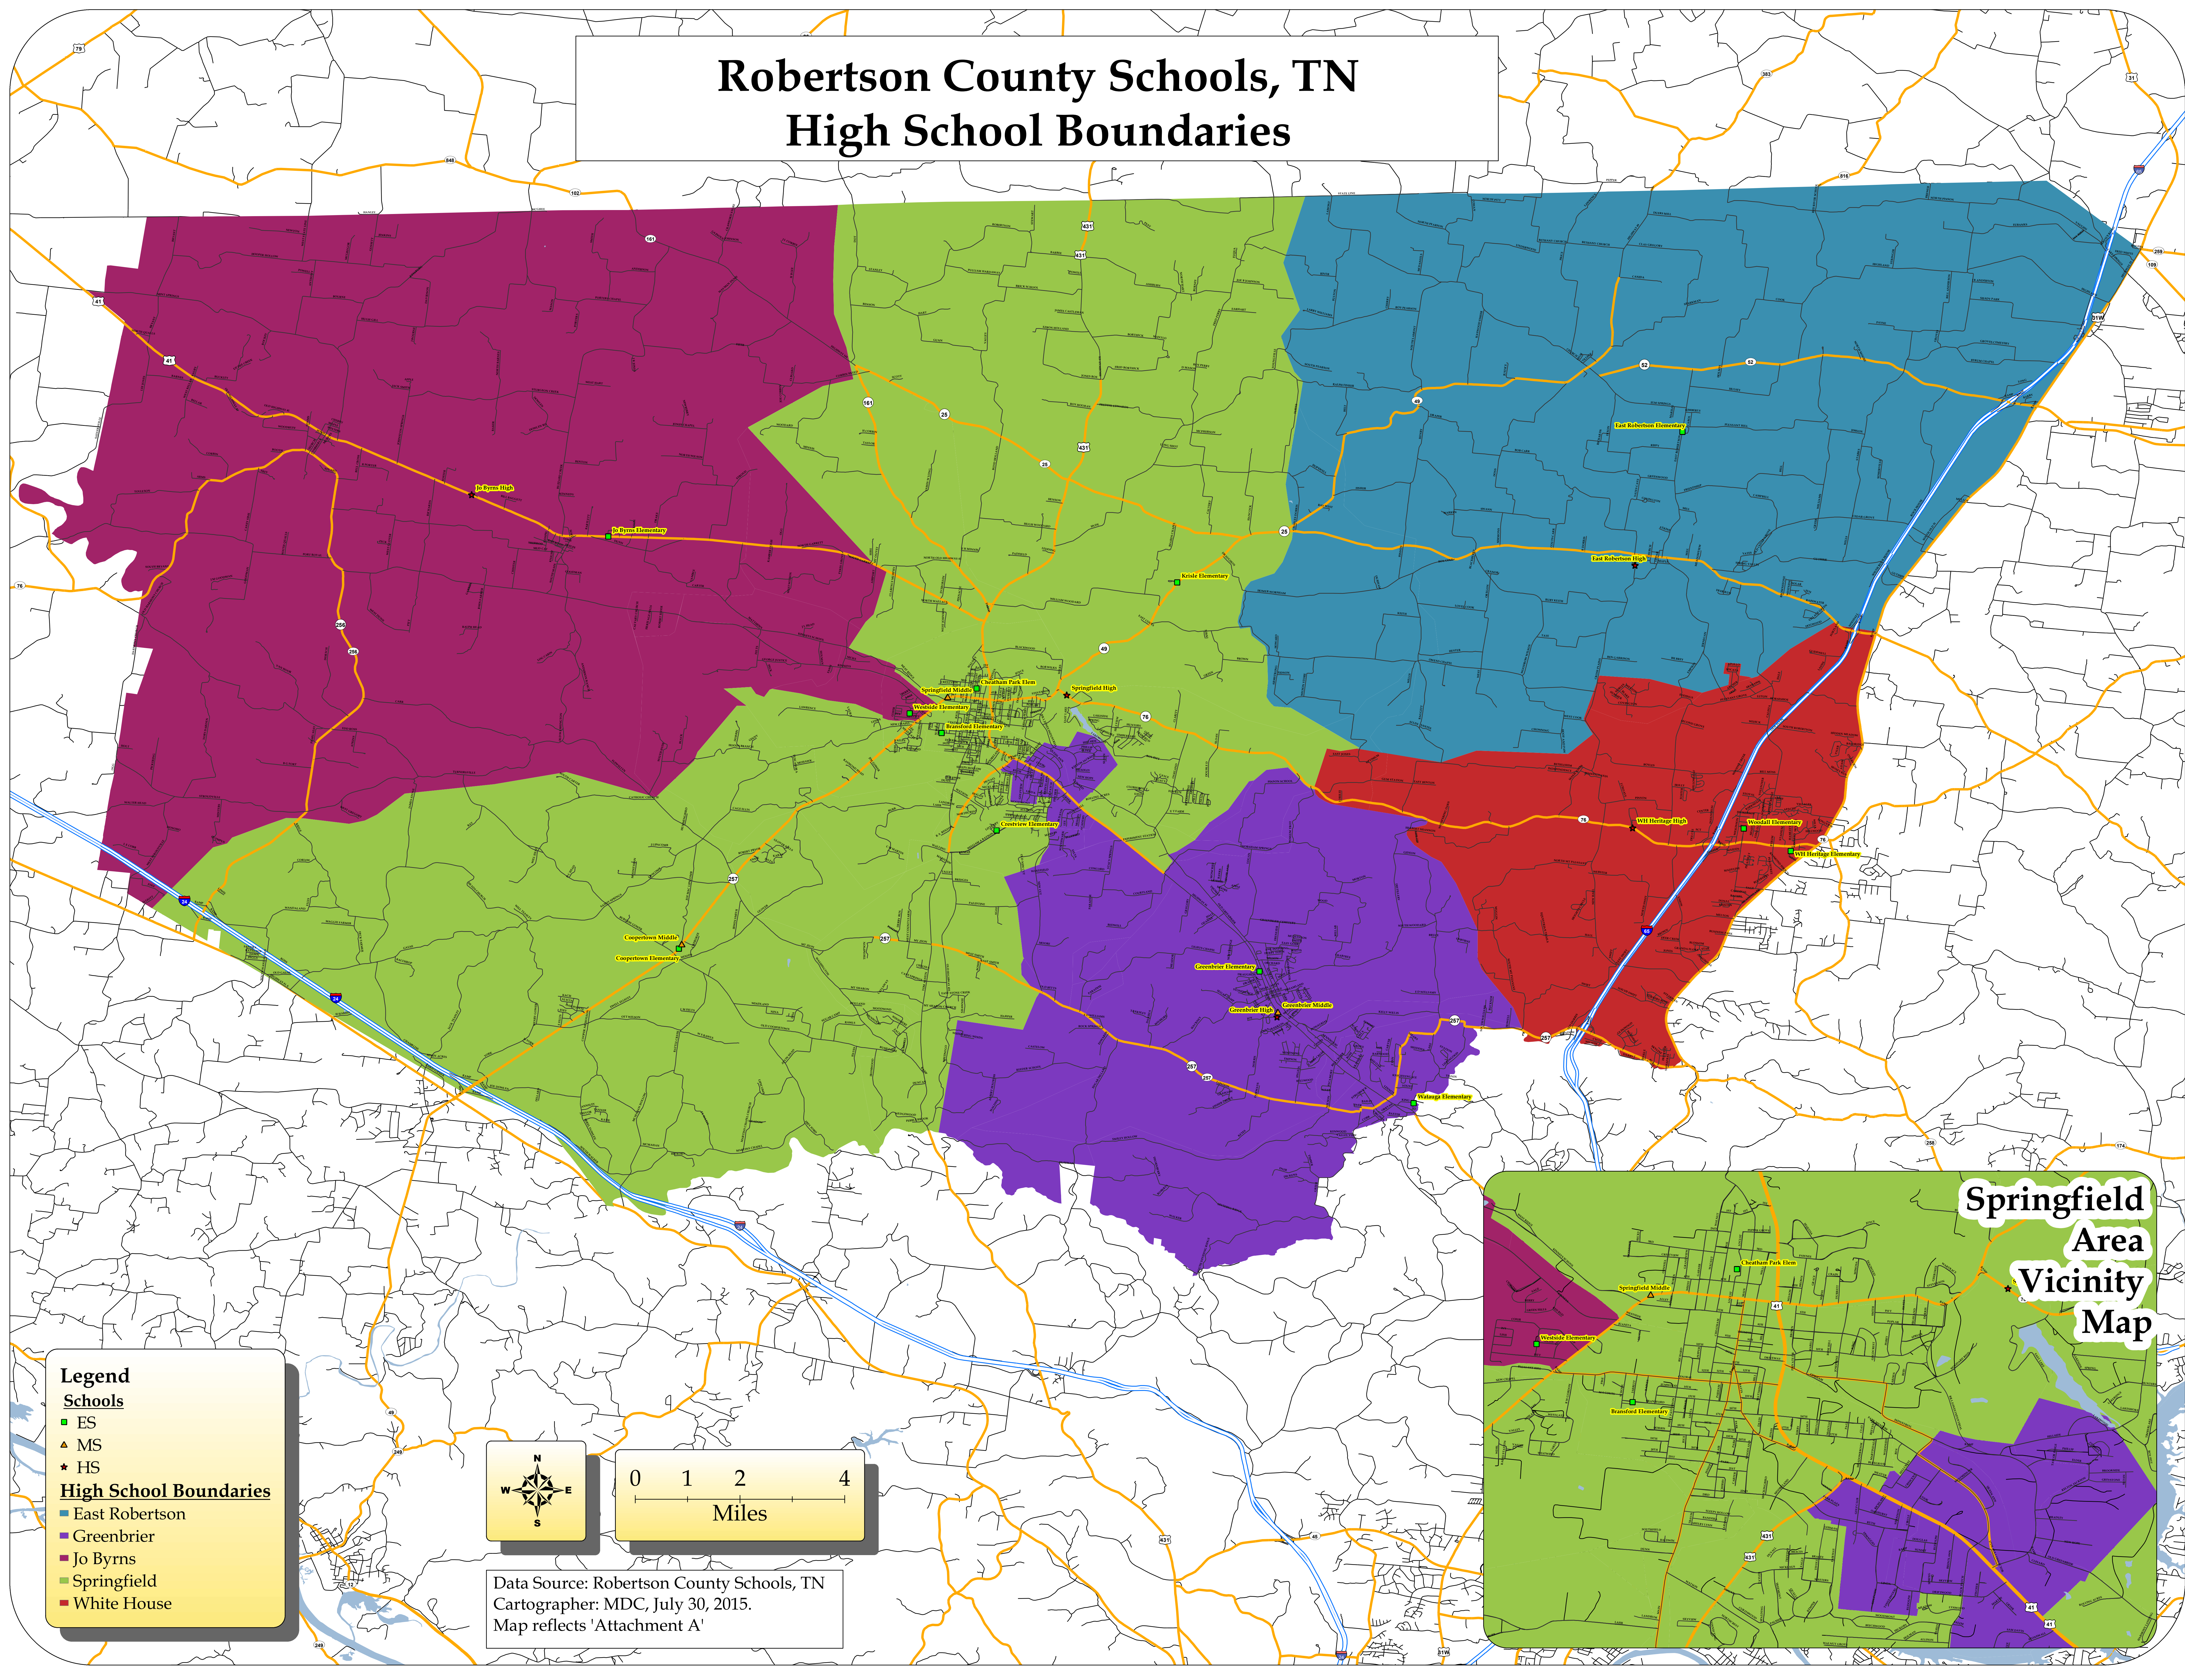

Robertson County Schools, TN High School Boundaries

Legend

Schools

- ES
- ▲ MS
- ★ HS

High School Boundaries

- East Robertson
- Greenbrier
- Jo Byrns
- Springfield
- White House

Data Source: Robertson County Schools, TN
 Cartographer: MDC, July 30, 2015.
 Map reflects 'Attachment A'

Springfield
Area
Vicinity
Map