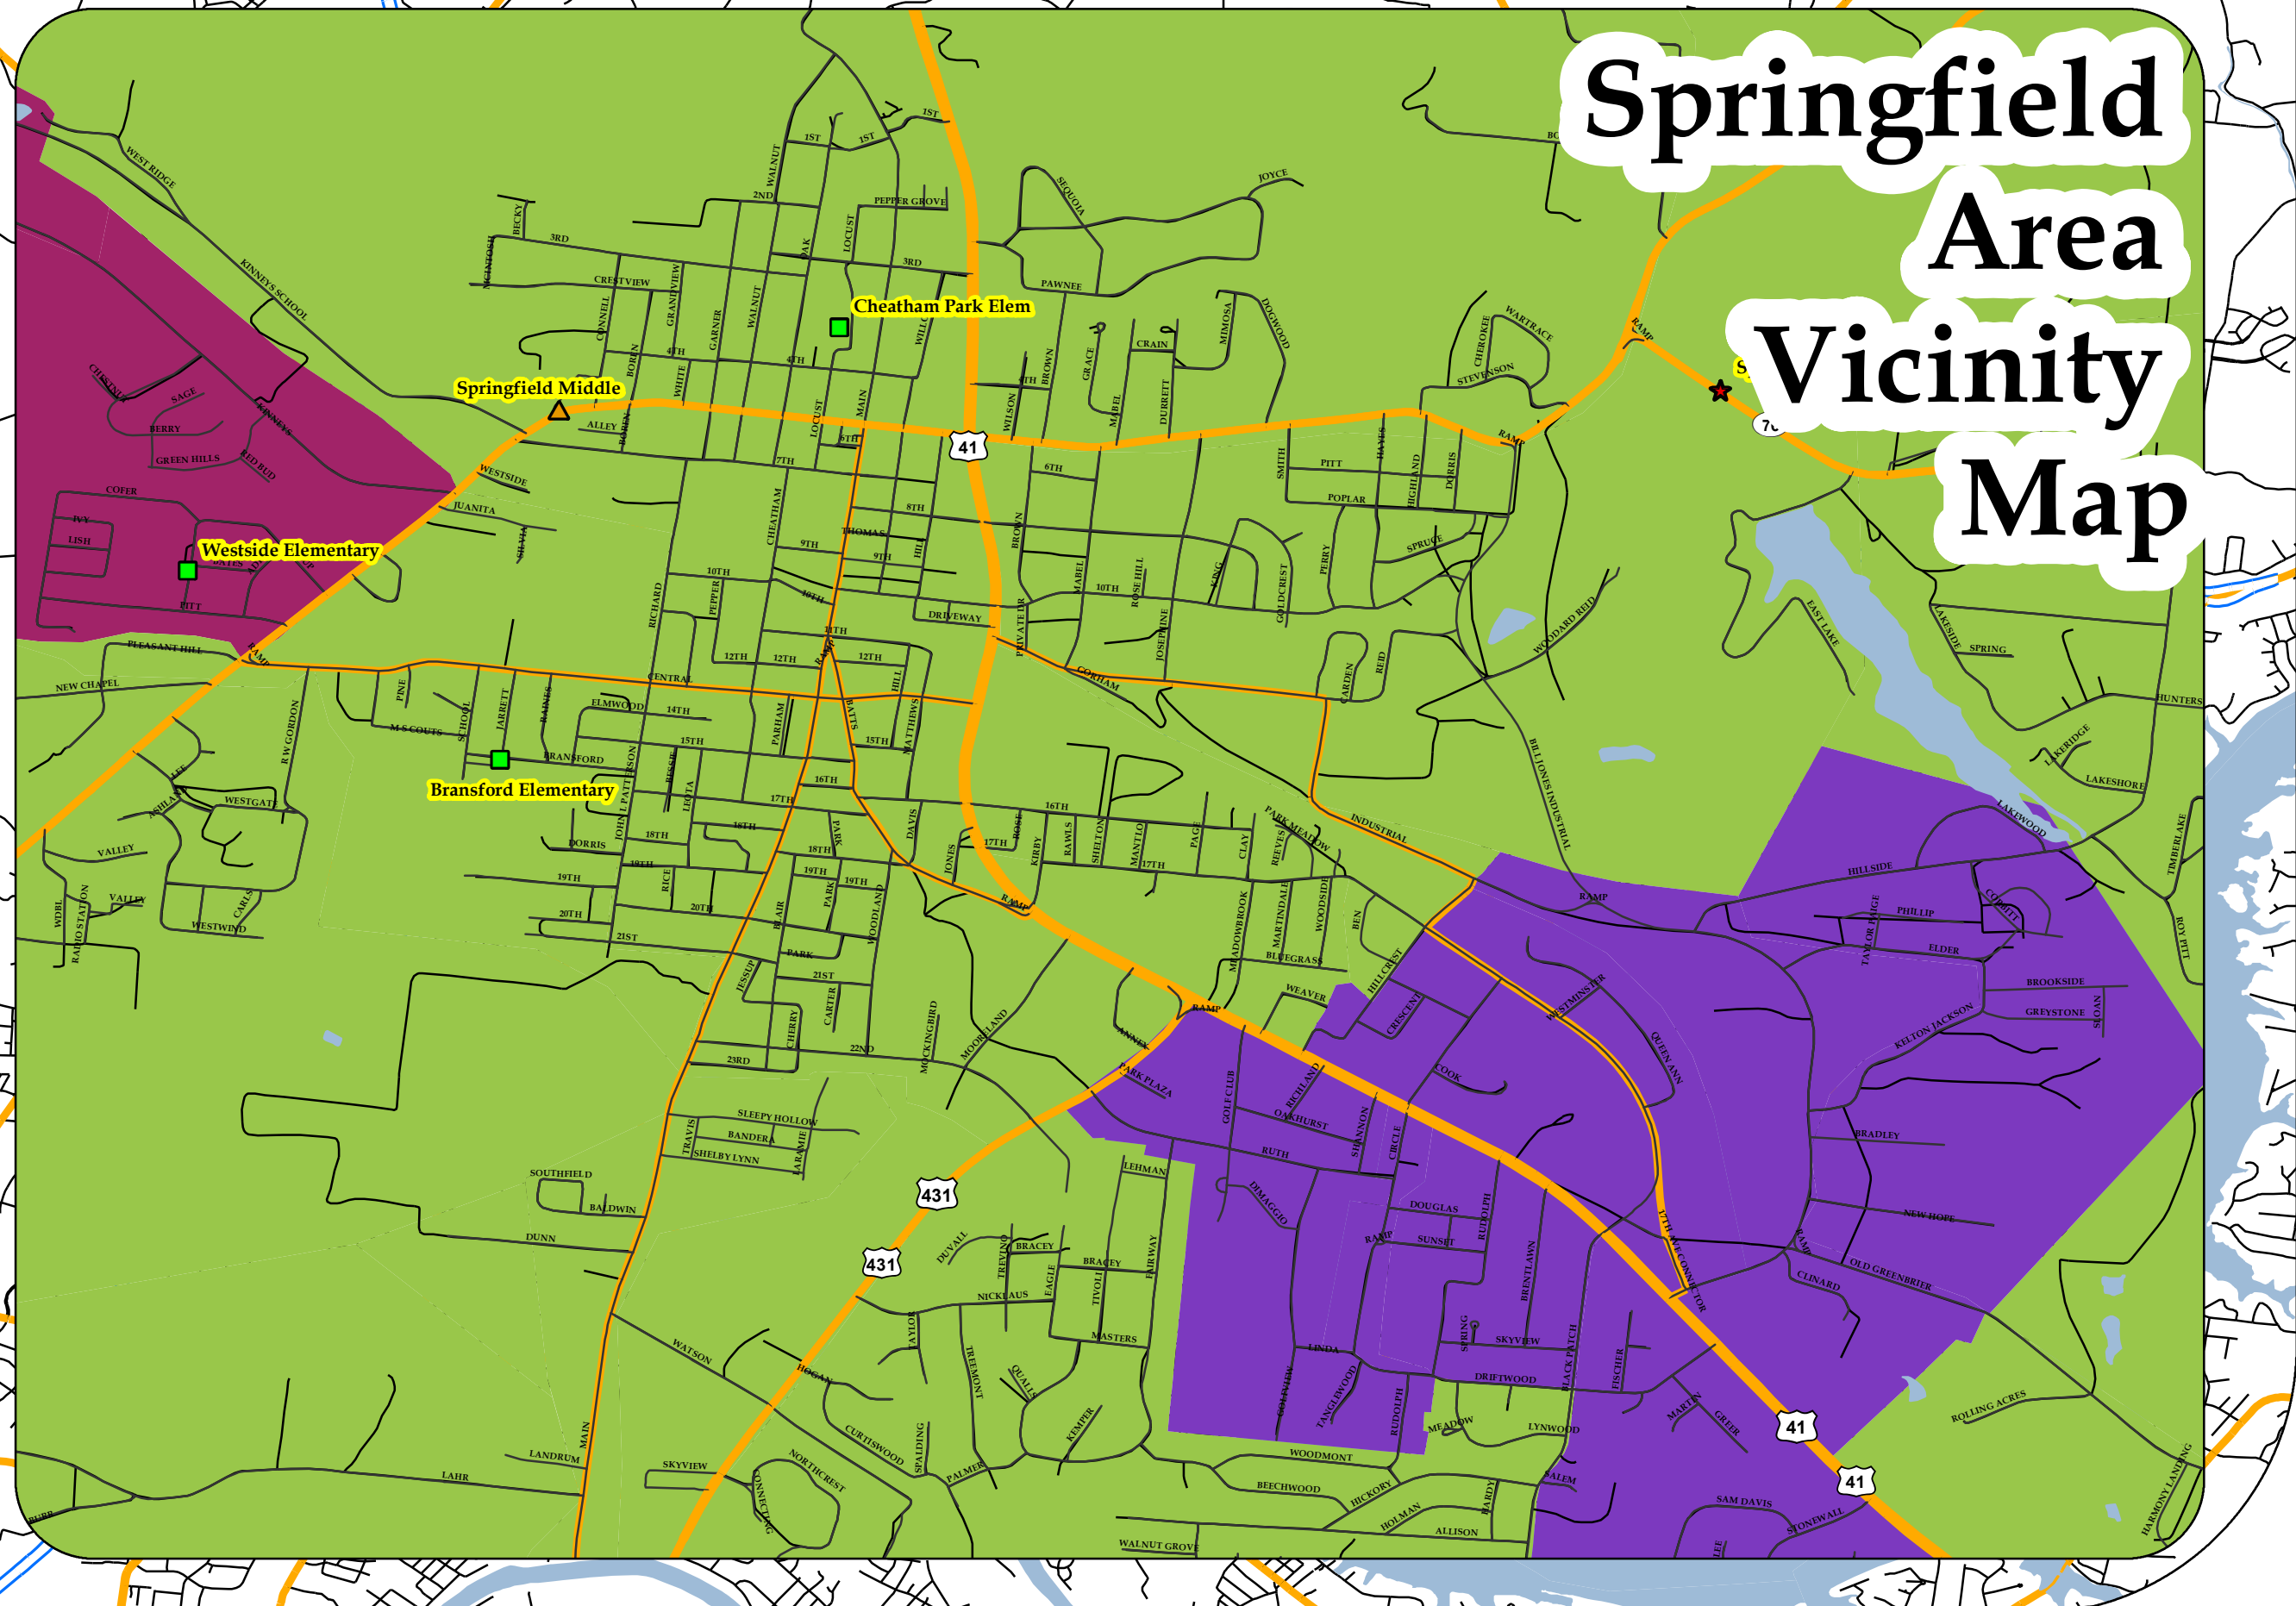

Robertson County Schools, TN High School Boundaries

Legend

Schools

- ES
- ▲ MS
- ★ HS

High School Boundaries

- East Robertson
- Greenbrier
- Jo Byrns
- Springfield
- White House

Data Source: Robertson County Schools, TN
 Cartographer: MDC, July 30, 2015.
 Map reflects 'Attachment A'

Springfield
Area
Vicinity
Map