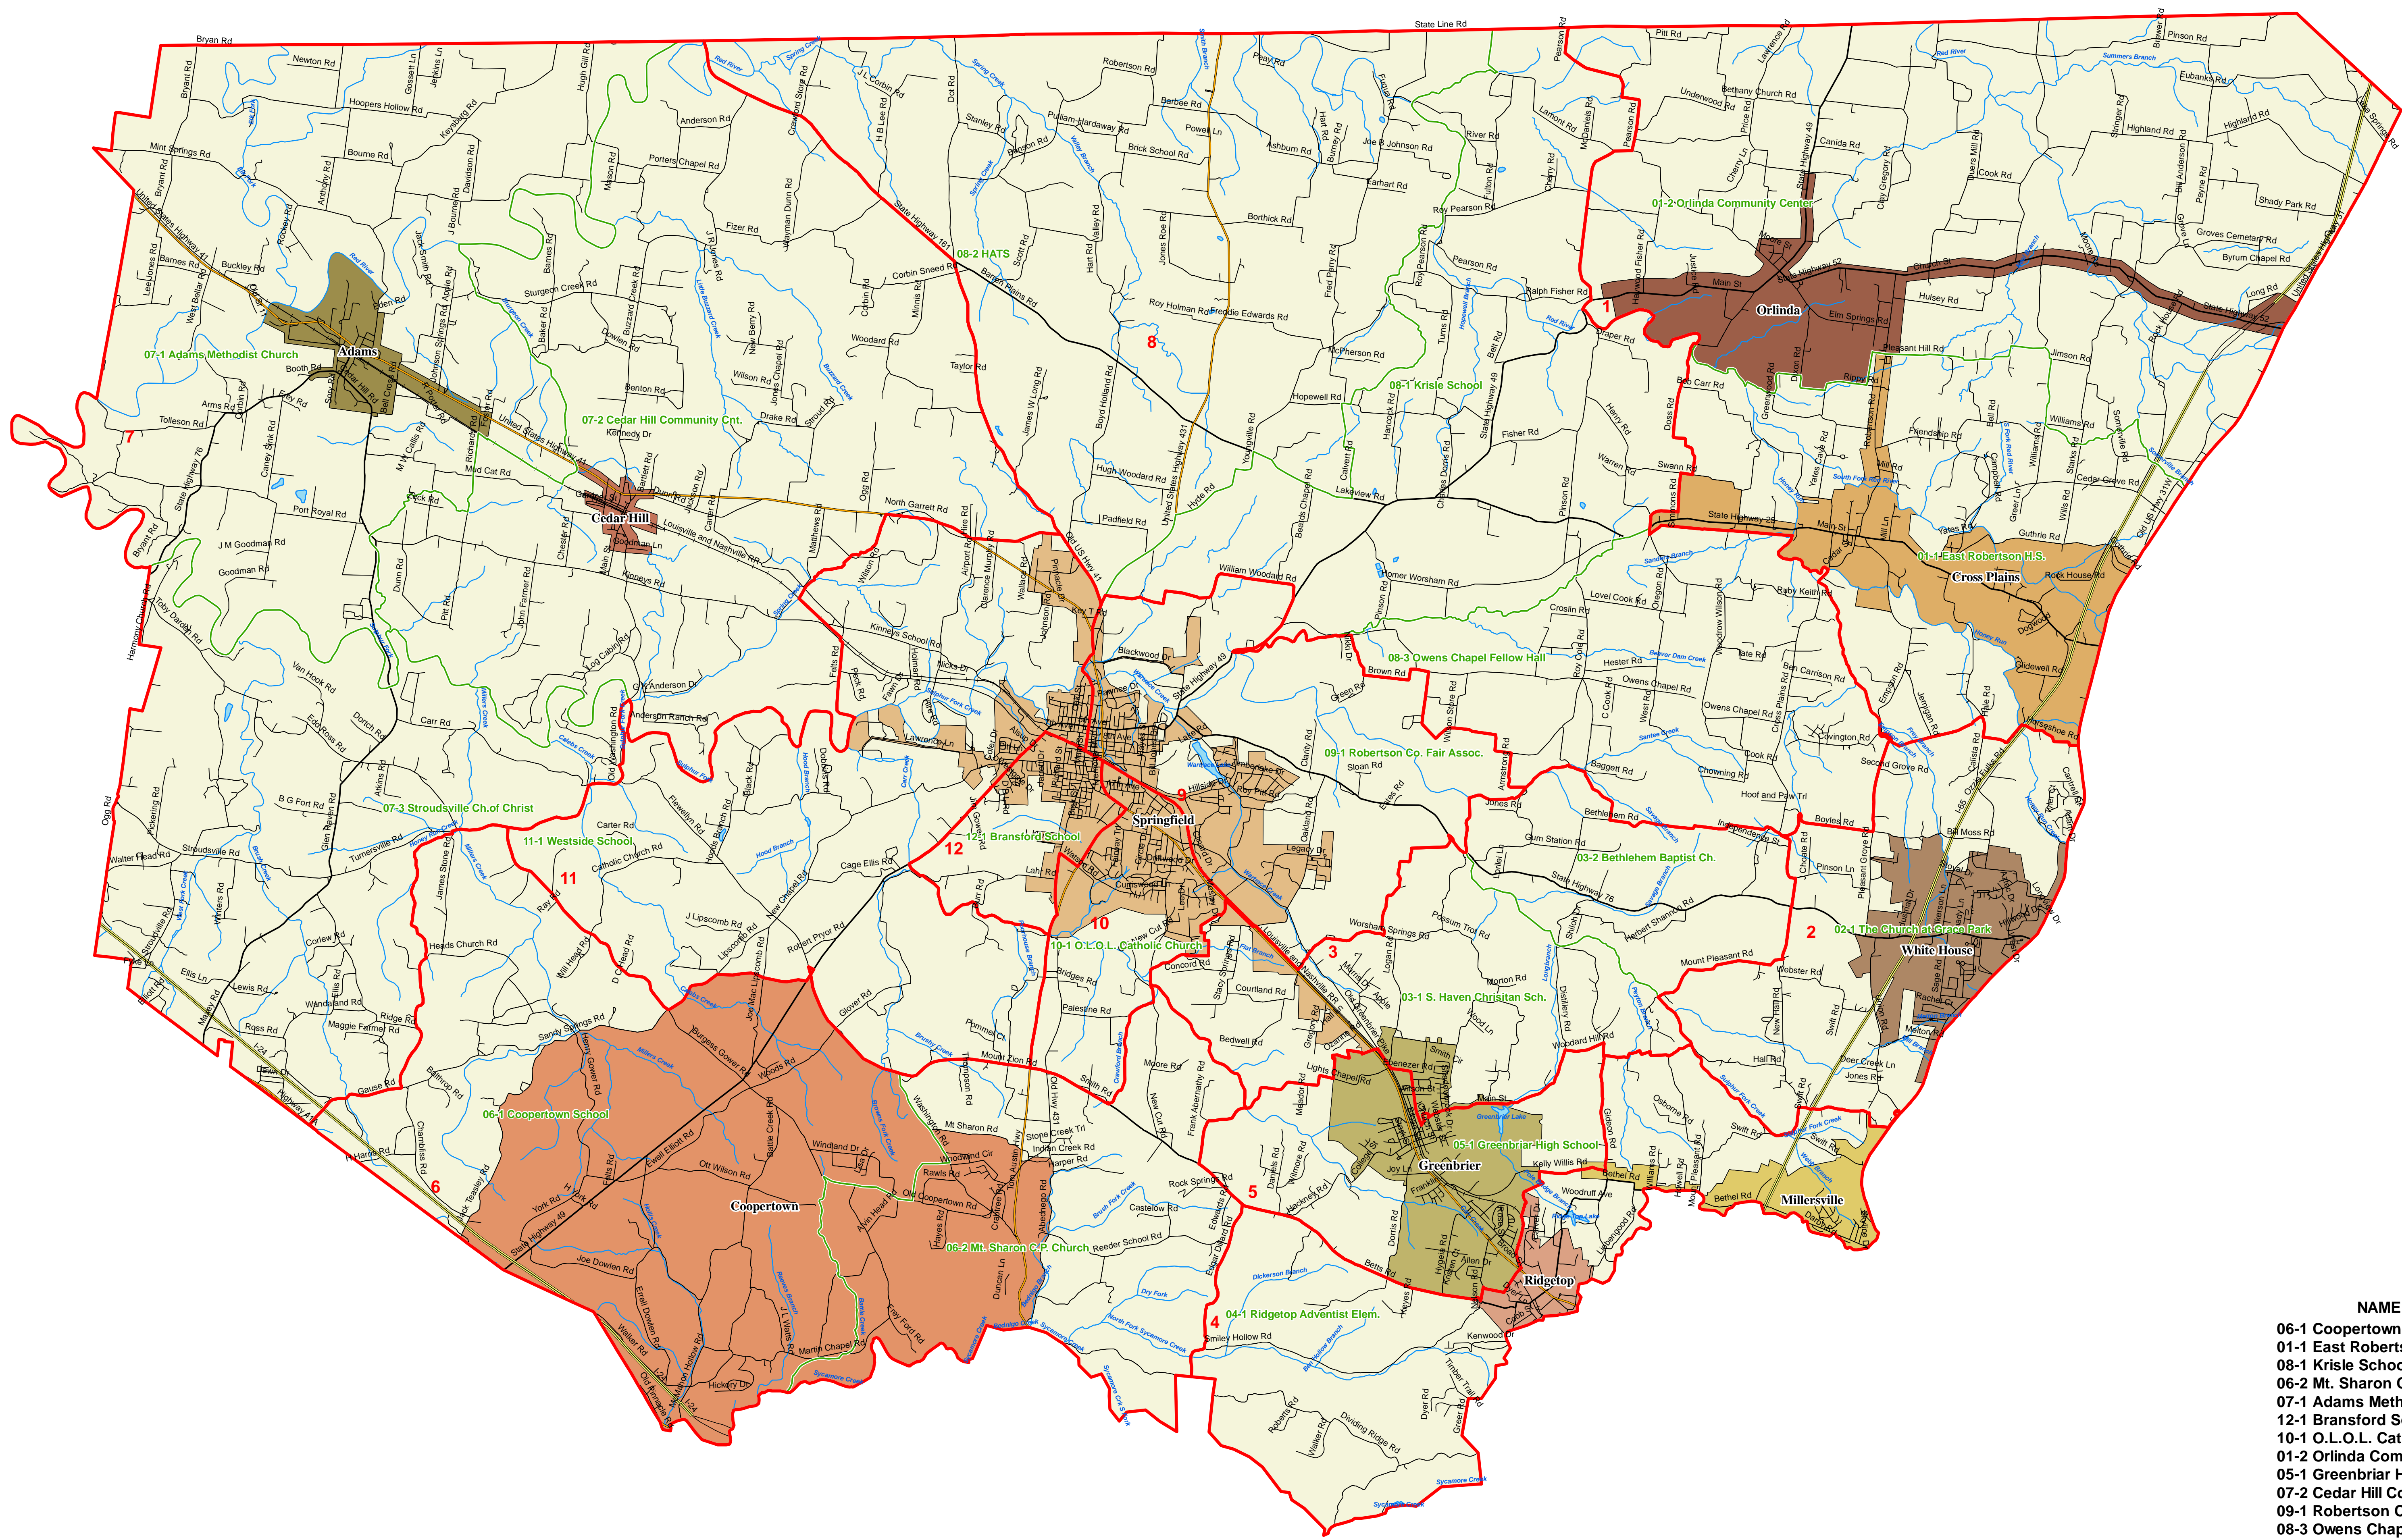

Robertson County 2002 Voting Precincts and County Commission Districts

Legend

- County Commission Districts
- Voting Precincts
- Interstate
- U.S. Highway
- State Highway
- Local Roads
- Railroads
- Creeks/Rivers
- Lakes/Rivers
- Blocks

Cities

- Adams
- Cedar Hill
- Coopertown
- Cross Plains
- Greenbrier
- Millersville
- Orlinda
- Ridgetop
- Springfield
- White House
- County

1 County Commission District Number
1234 Voting Precinct Number