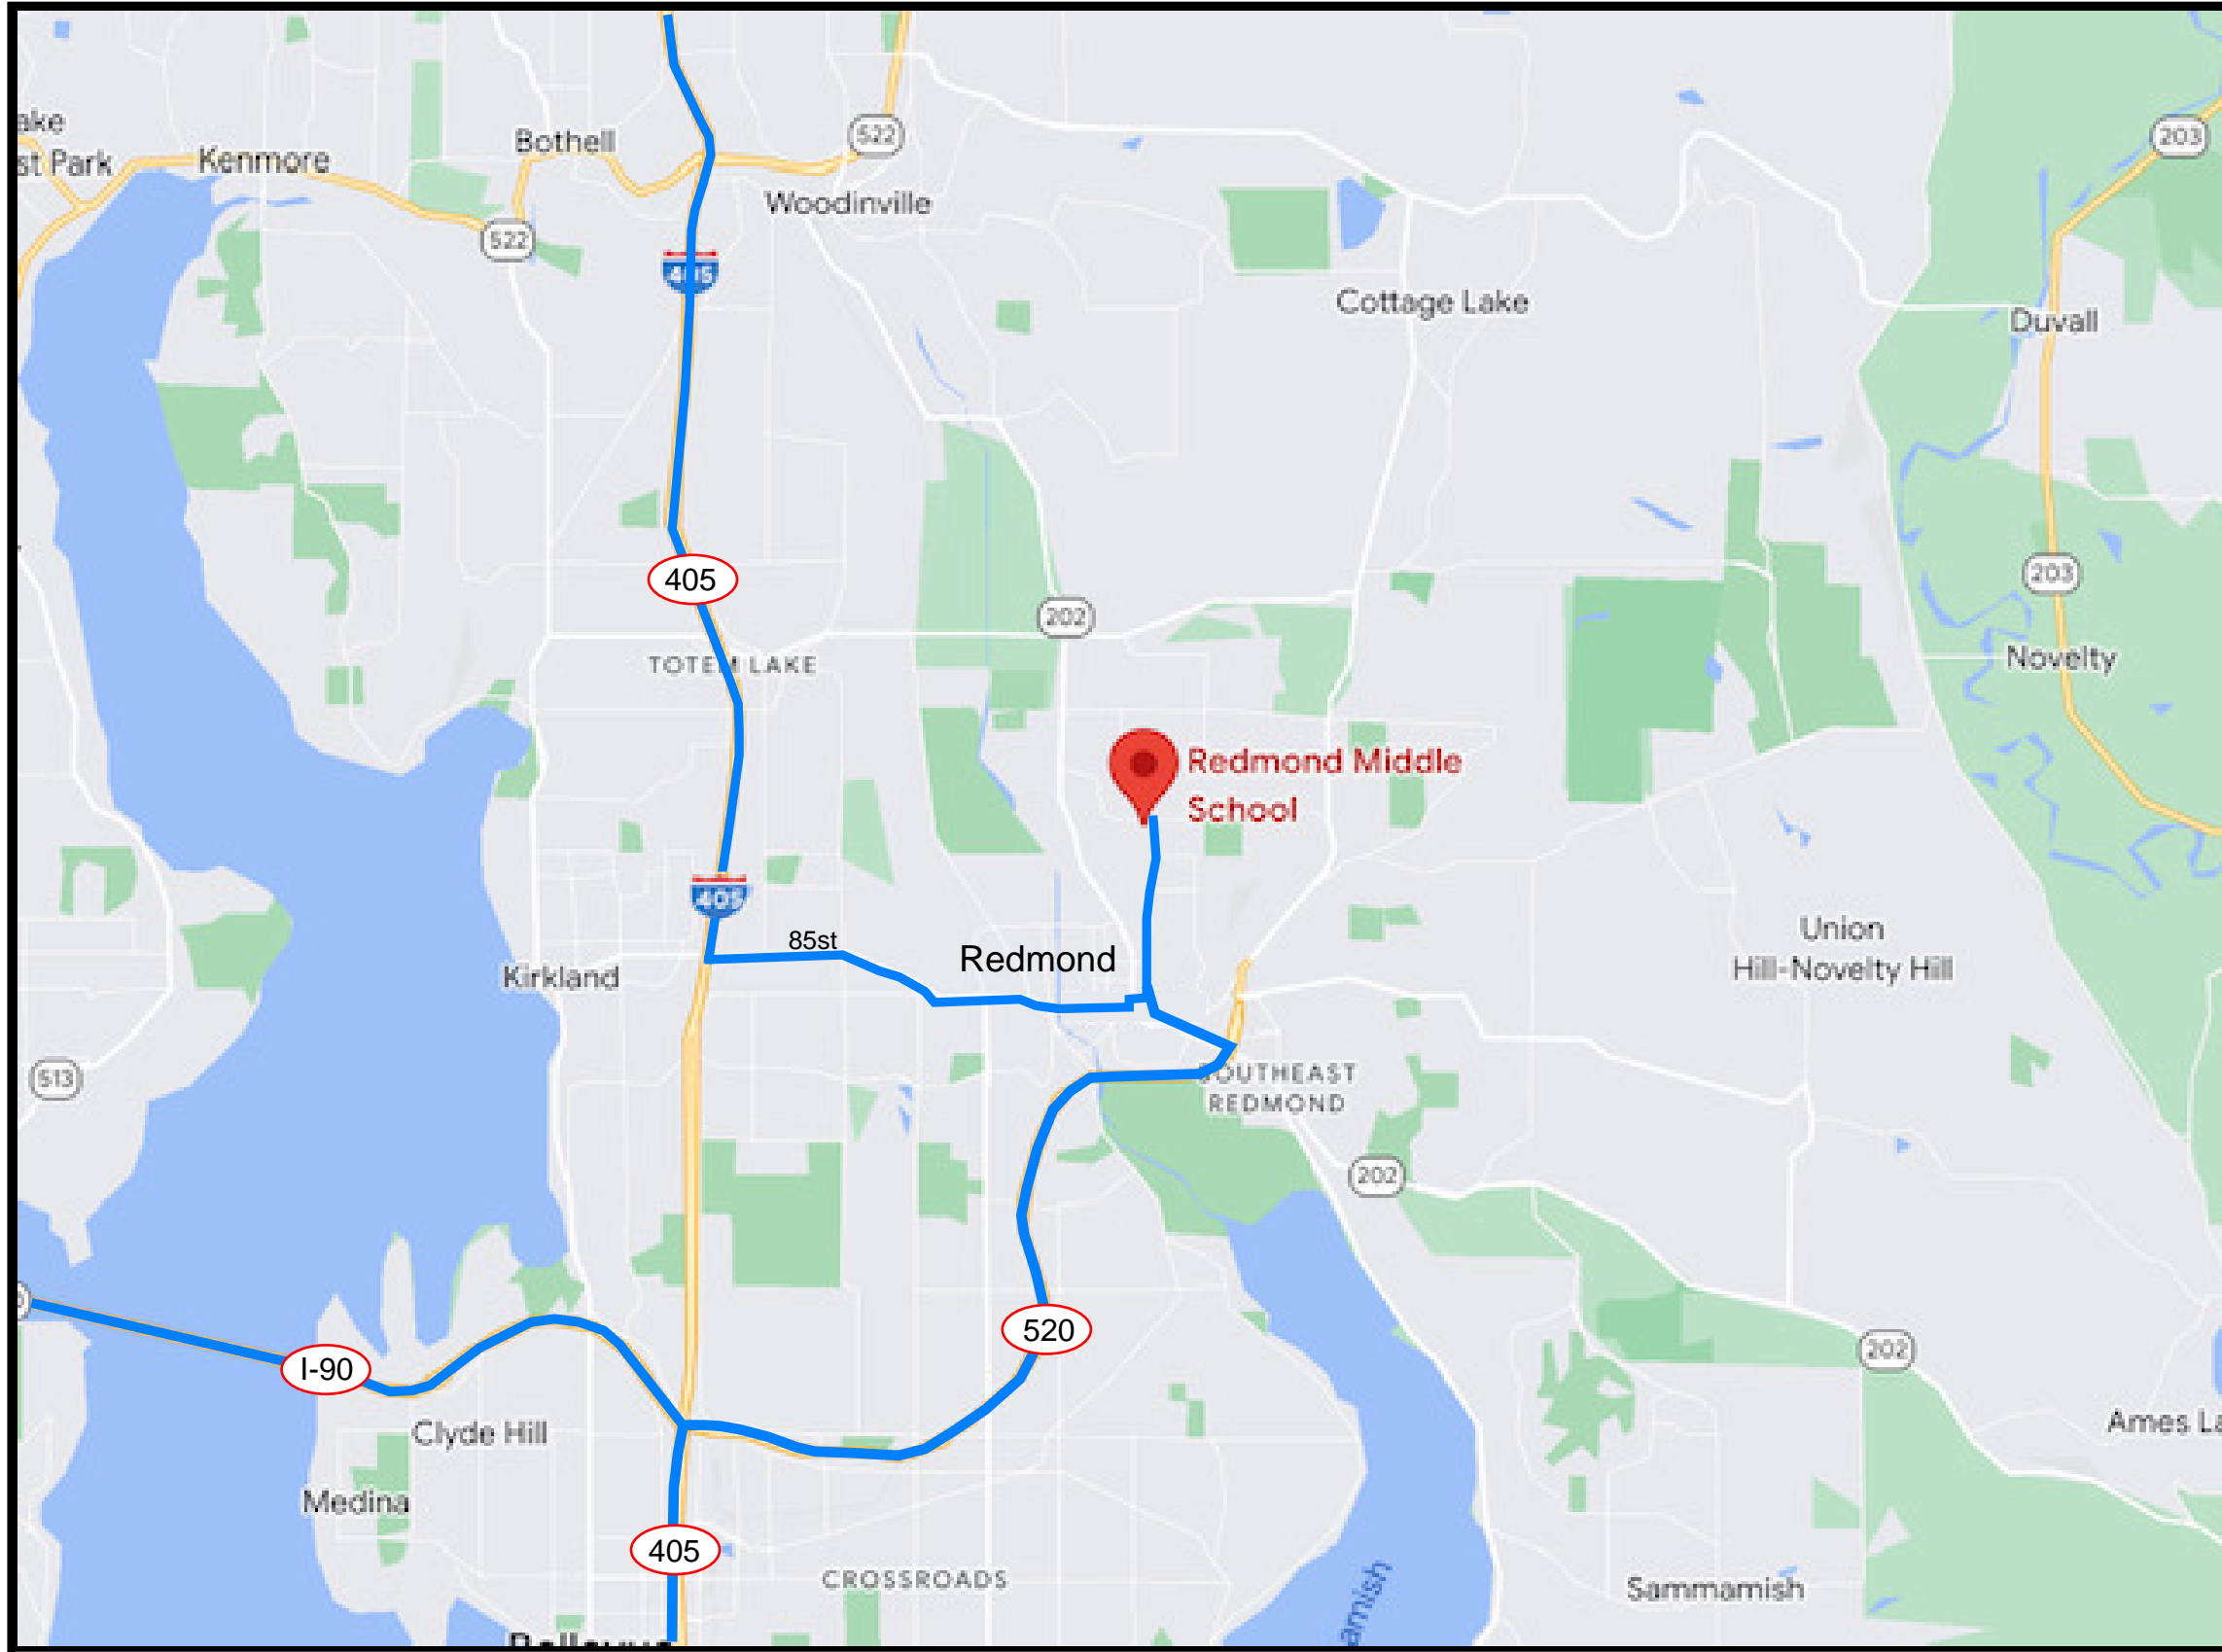

Redmond Middle School

*10055 166th Ave NE
Redmond, WA 98052

From South 405

Take 85th St East
Turn Left Onto 166th Ave NE
Turn Left Into Parking Lot

From North 405

Take Exit 14 Onto SR-520
Left on Redmond Way
Right on 166th Ave Ne
Turn Left Into Parking Lot