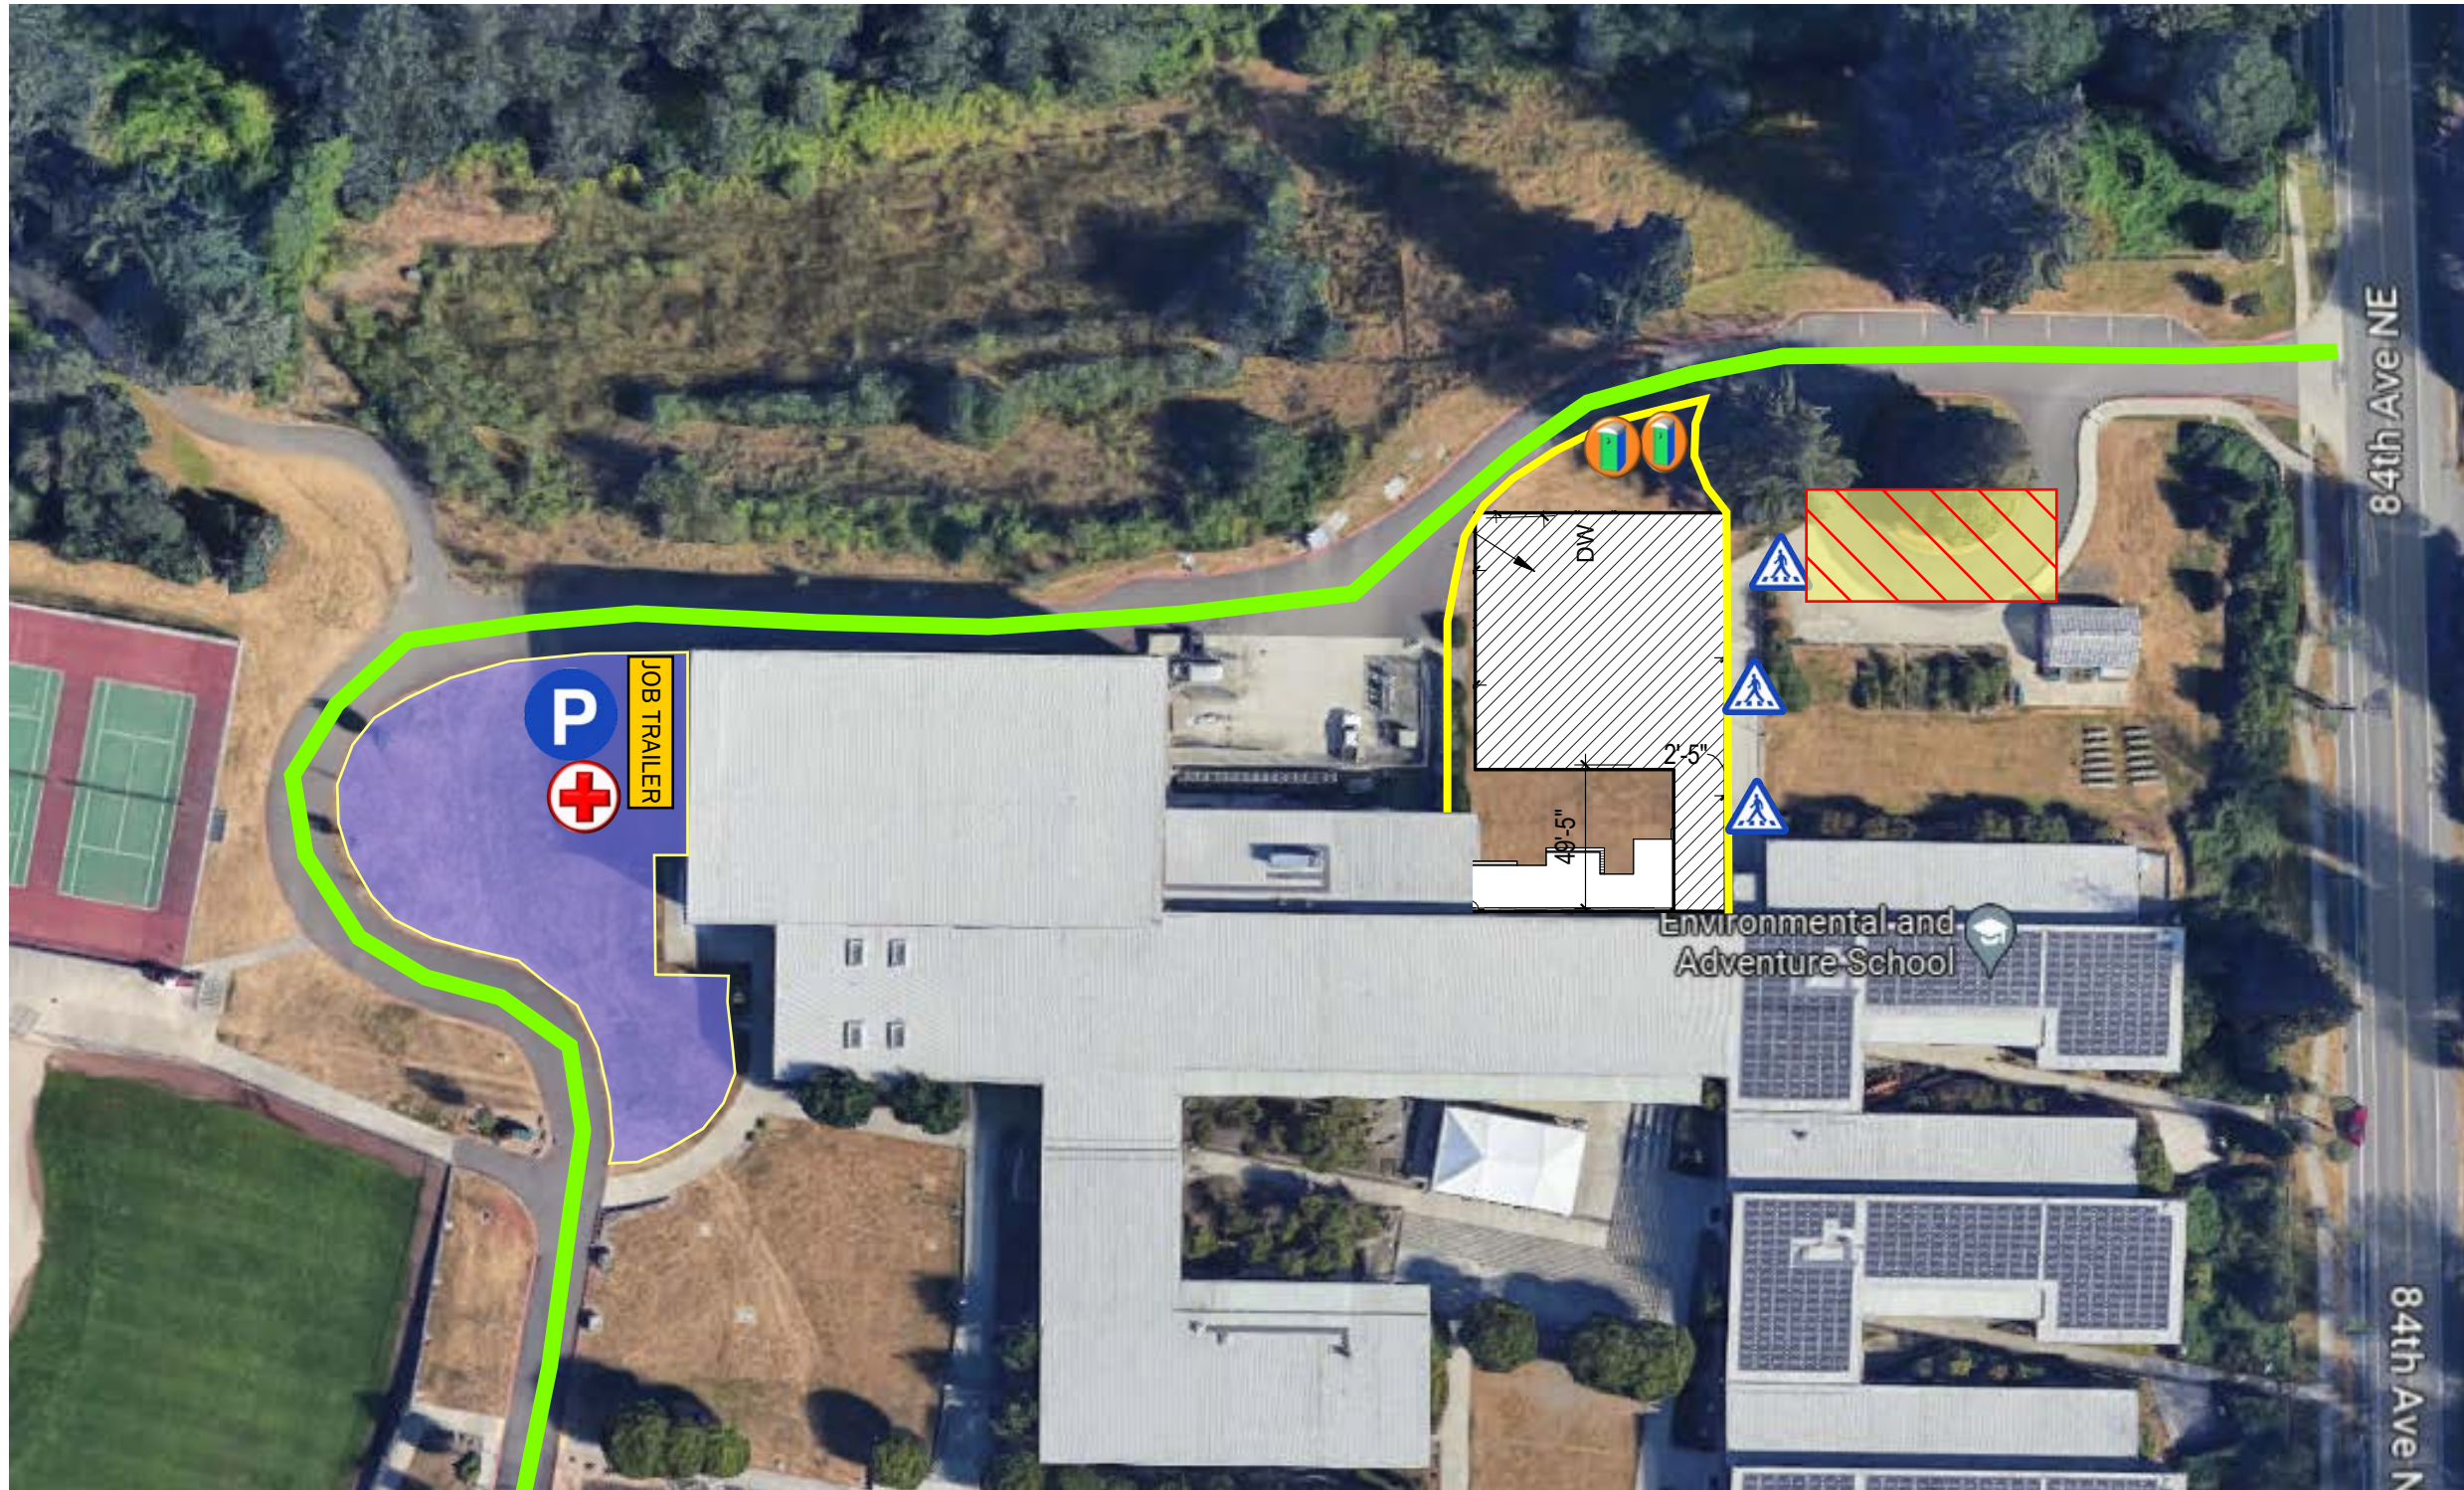

Logistics

Address
8040 NE 132nd St, Kirkland, WA 98034

- Construction Fence
- Deliver route
- Construction Laydown
- Couple Parking Spots for Office
- First Aid
- Site Toilets
- Pedestrian Walk
- Bus Loop
- New Addition

Deliveries will be scheduled around school drop off and pick up times.

FINN HILL MIDDLE SCHOOL