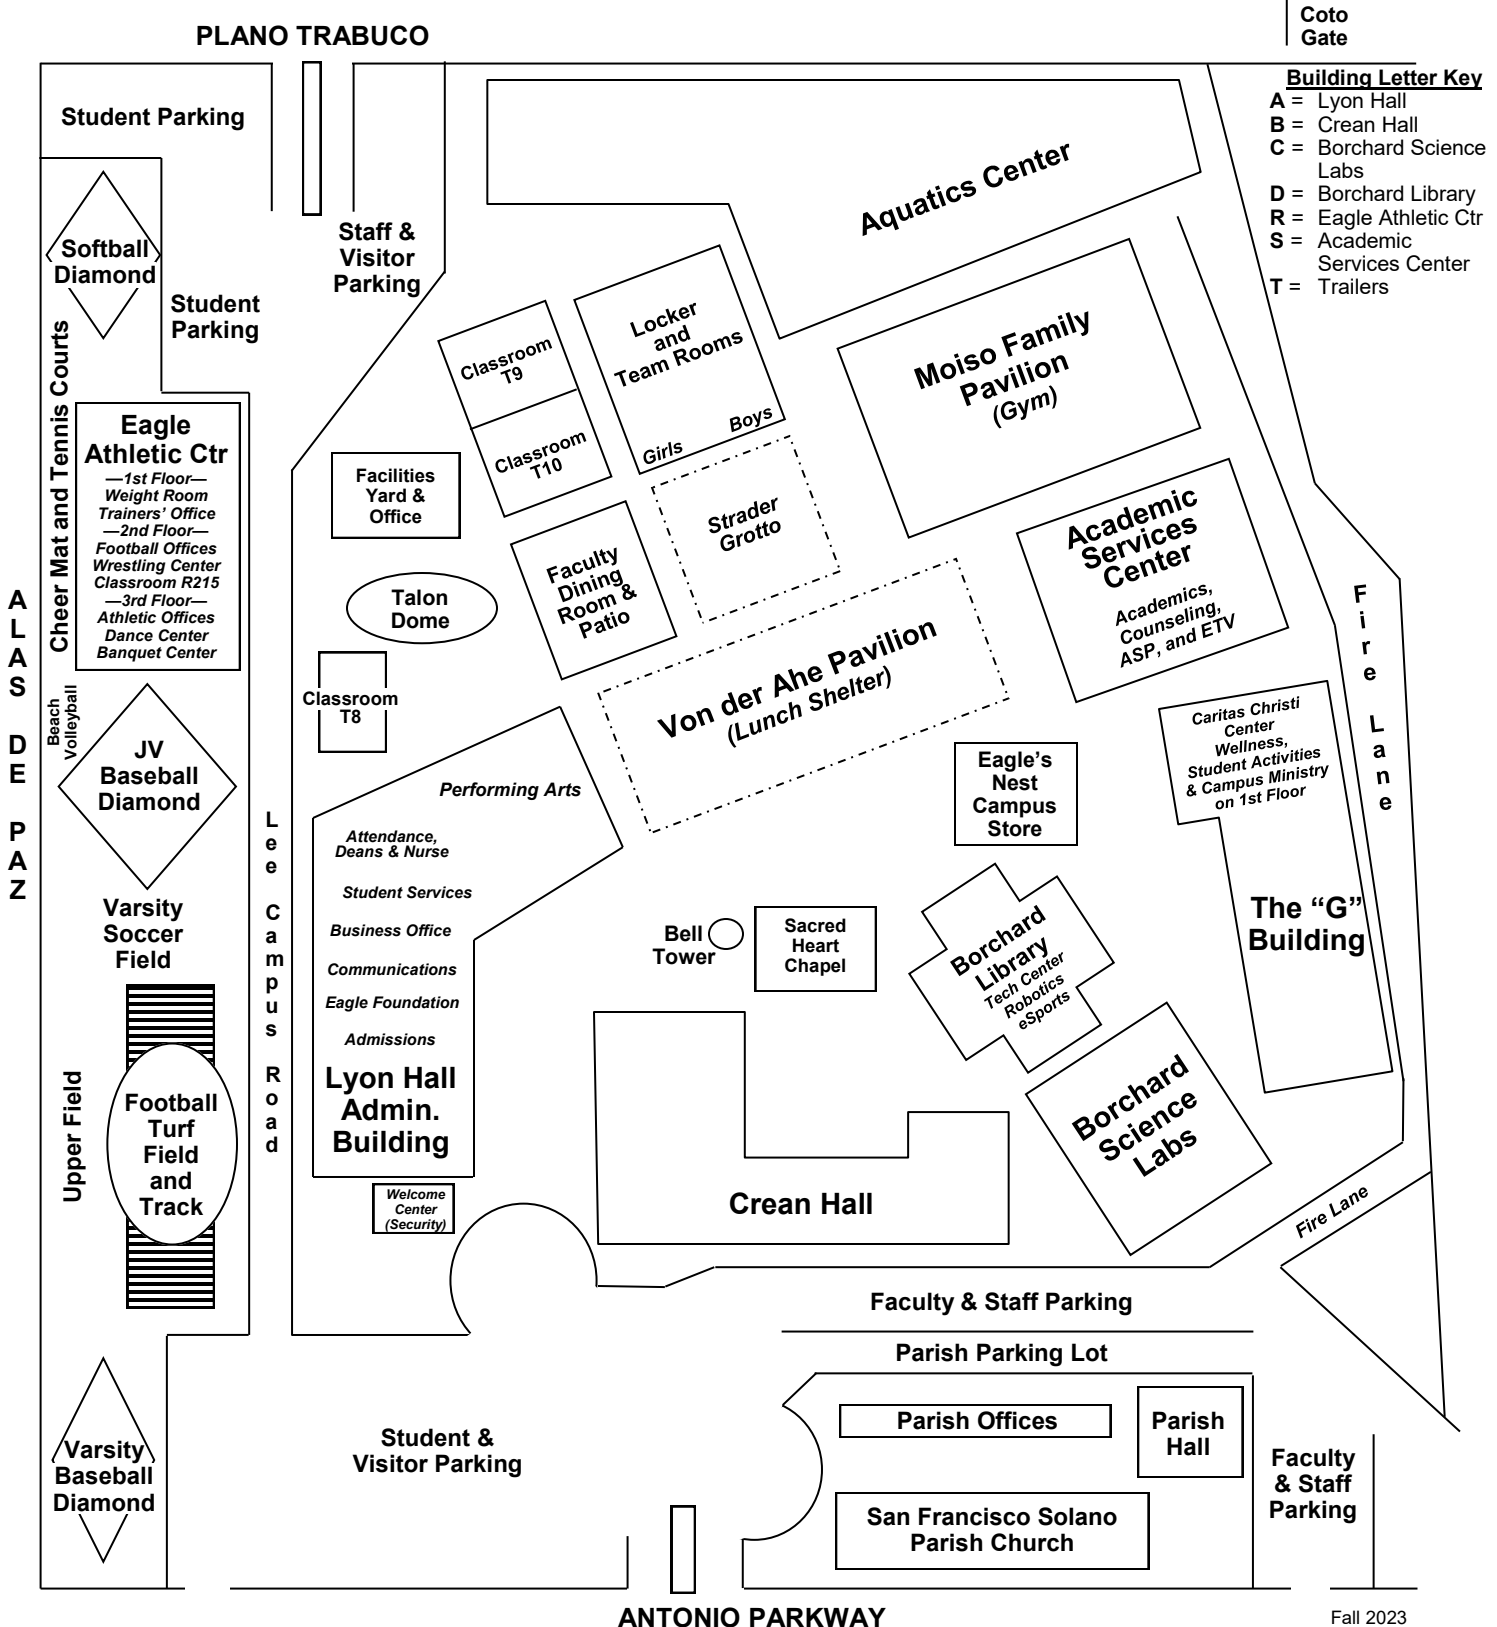

Santa Margarita Catholic High School CAMPUS MAP

22062 Antonio Parkway * Rancho Santa Margarita, CA 92688
(949) 766-6000

Dove Canyon Gate

Map not to scale

Coto Gate

Building Letter Key

- A = Lyon Hall
- B = Crean Hall
- C = Borchard Science Labs
- D = Borchard Library
- R = Eagle Athletic Ctr
- S = Academic Services Center
- T = Trailers

PLANO TRABUCO

ALASDEPAZ

Lee Campus Road

Fire Lane

Fire Lane

ANTONIO PARKWAY

Fall 2023