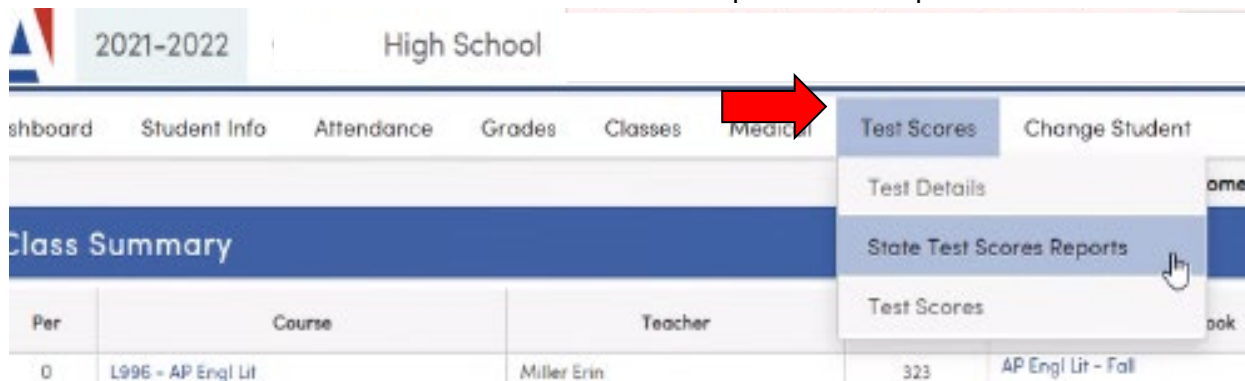

1. Log into Aeries Parent Portal

2. Select Test Scores tab then State Test Score Reports from drop-down menu

3. CAASPP Smarter Balance and ELPAC are found here