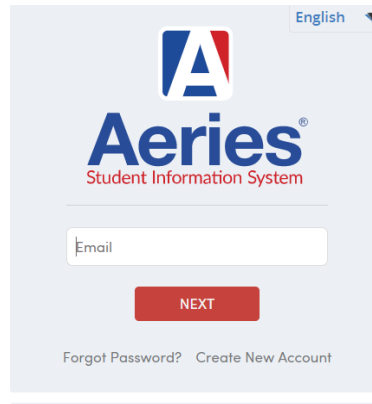

1. Log into Aeries Parent Portal

2. Select Test Scores tab then State Test Score Reports from drop-down menu

3. CAASPP Smarter Balance and ELPAC are found here