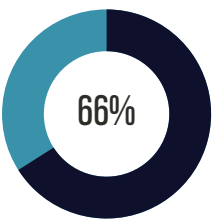

Percent of
Students Meeting
Growth
Projection
Nat'l Avg = 50

MAP Math Measure, Spring 2023
Grades 1-5