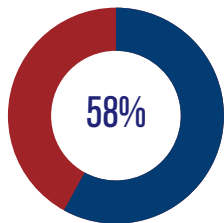

## State Assessments

Percent of Students Showing Foundational Grade Lvl Knowledge and Above in ELA  
State Avg = 70%  
Spring, 2024, Grade 10

Percent of Students Showing Foundational Grade Lvl Knowledge and Above in Math  
State Avg = 63%  
Spring, 2024, Grade 10