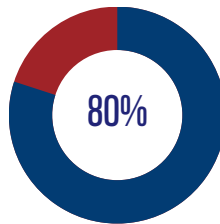

9th Grade On Track to Graduate

State Average - 70%
Spring, 2023