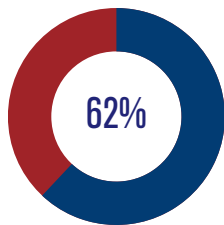

## State Assessments

Percent of Students Showing Foundational Grade Lvl Knowledge and Above in ELA  
State Avg = 70%  
Spring, 2024, Grade 10

Percent of Students Showing Foundational Grade Lvl Knowledge and Above in Math  
State Avg = 63%  
Spring, 2024, Grade 10