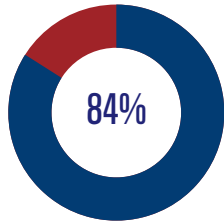

## State Assessments

Percent of Students Showing Foundational Grade Lvl Knowledge and Above in ELA  
State Avg = 70%  
Spring, 2024, Grade 10

Percent of Students Showing Foundational Grade Lvl Knowledge and Above in Math  
State Avg = 63%  
Spring, 2024, Grade 10