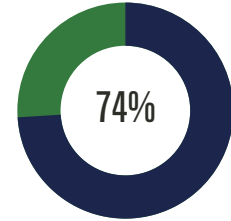

Regular Attendance

Percent of Students Averaging
Less Than Two Absences Per Month
State Avg = 67%
2020-21, All Grade Levels

Teacher Avg Yrs Experience

15.7 Years

Avg Years of
Classroom Experience
State Avg = 13.0