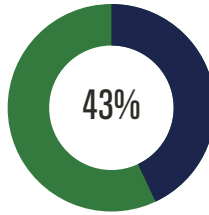

Achievement
Percentile
Nat'l Avg = 50th

Percent of
Students Meeting
Growth
Projection
Nat'l Avg = 50

MAP Math Measure, Spring 2023
Grades 6-8

State Assessments

Percent of Students Exceeding Rigorous
College Readiness Standards in ELA
State Avg = 51%
Spring, 2022