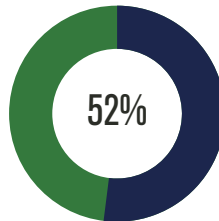

Percent of Students Exceeding
Standards in Science
State Avg = 40%
Spring, 2022, Grade 8