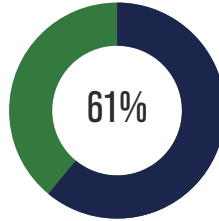

Achievement
Percentile
Nat'l Avg = 50th

Percent of
Students Meeting
Growth
Projection
Nat'l Avg = 50

MAP Math Measure, Spring 2023
Grades 6-8

State Assessments

Percent of Students Exceeding Rigorous
College Readiness Standards in ELA
State Avg = 51%
Spring, 2022