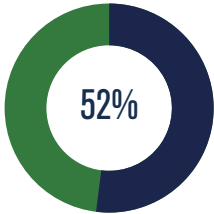

Percent of
Students Meeting
Growth
Projection
Nat'l Avg = 50

MAP Reading Measure, Spring 2023
Grades 6-8

Mathematics

66th

Achievement
Percentile
Nat'l Avg = 50th