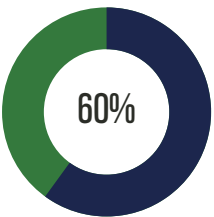

Achievement
Percentile
Nat'l Avg = 50th

Percent of
Students Meeting
Growth
Projection
Nat'l Avg = 50

MAP Math Measure, Spring 2023
Grades 6-8

State Assessments

Percent of Students Exceeding Rigorous
College Readiness Standards in ELA
State Avg = 51%
Spring, 2022