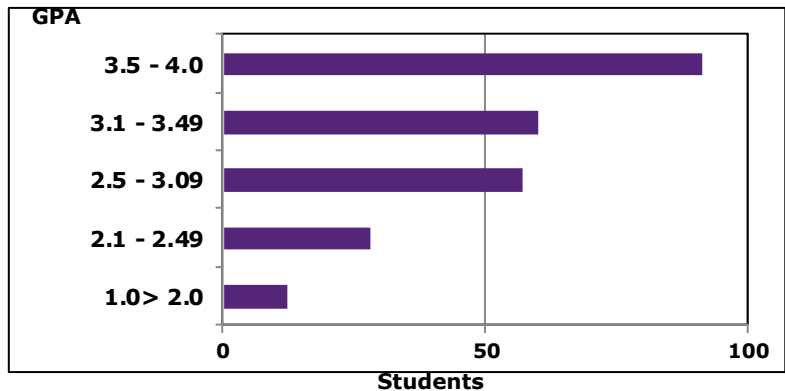

*North Kitsap High School classroom teachers have achieved the rigorous professional standard of **National Board Certification.***

AP Courses: Computer Science Principals, Computer Science, Spanish, Studio Drawing, Physics, 3D Design Advanced, Biology, Chemistry, Calculus AB, Calculus BC, Statistics, US History Government & Politics, US History, European History, English Language & Composition, English Literature, Environmental Science, Modern World History, Psychology, and Studio Arts. Students in AP courses are encouraged to take the AP Exam.

Running Start: A statewide program offering juniors and seniors the opportunity to take classes at local community colleges. Students earn both high school and community college credit for these courses.

Grades and Class Rank Policy

All grades, by state mandate, are not weighted. All courses, except those denoted with a "E", "P", "S", "W", or an "NC", are calculated into a students cumulative GPA and class rank. Students are not ranked until the completion of their junior year. In light of the highly competitive nature of our school and the academic success that most of our students enjoy, a Grade Distribution Chart has been provided to put class rank in the proper perspective.

Cumulative GPA Distribution Class of 2022

GPA Details	
1.0 > 2.0	10
2.1 - 2.49	17
2.5 - 3.09	61
3.1 - 3.49	53
3.5 - 4.0	94