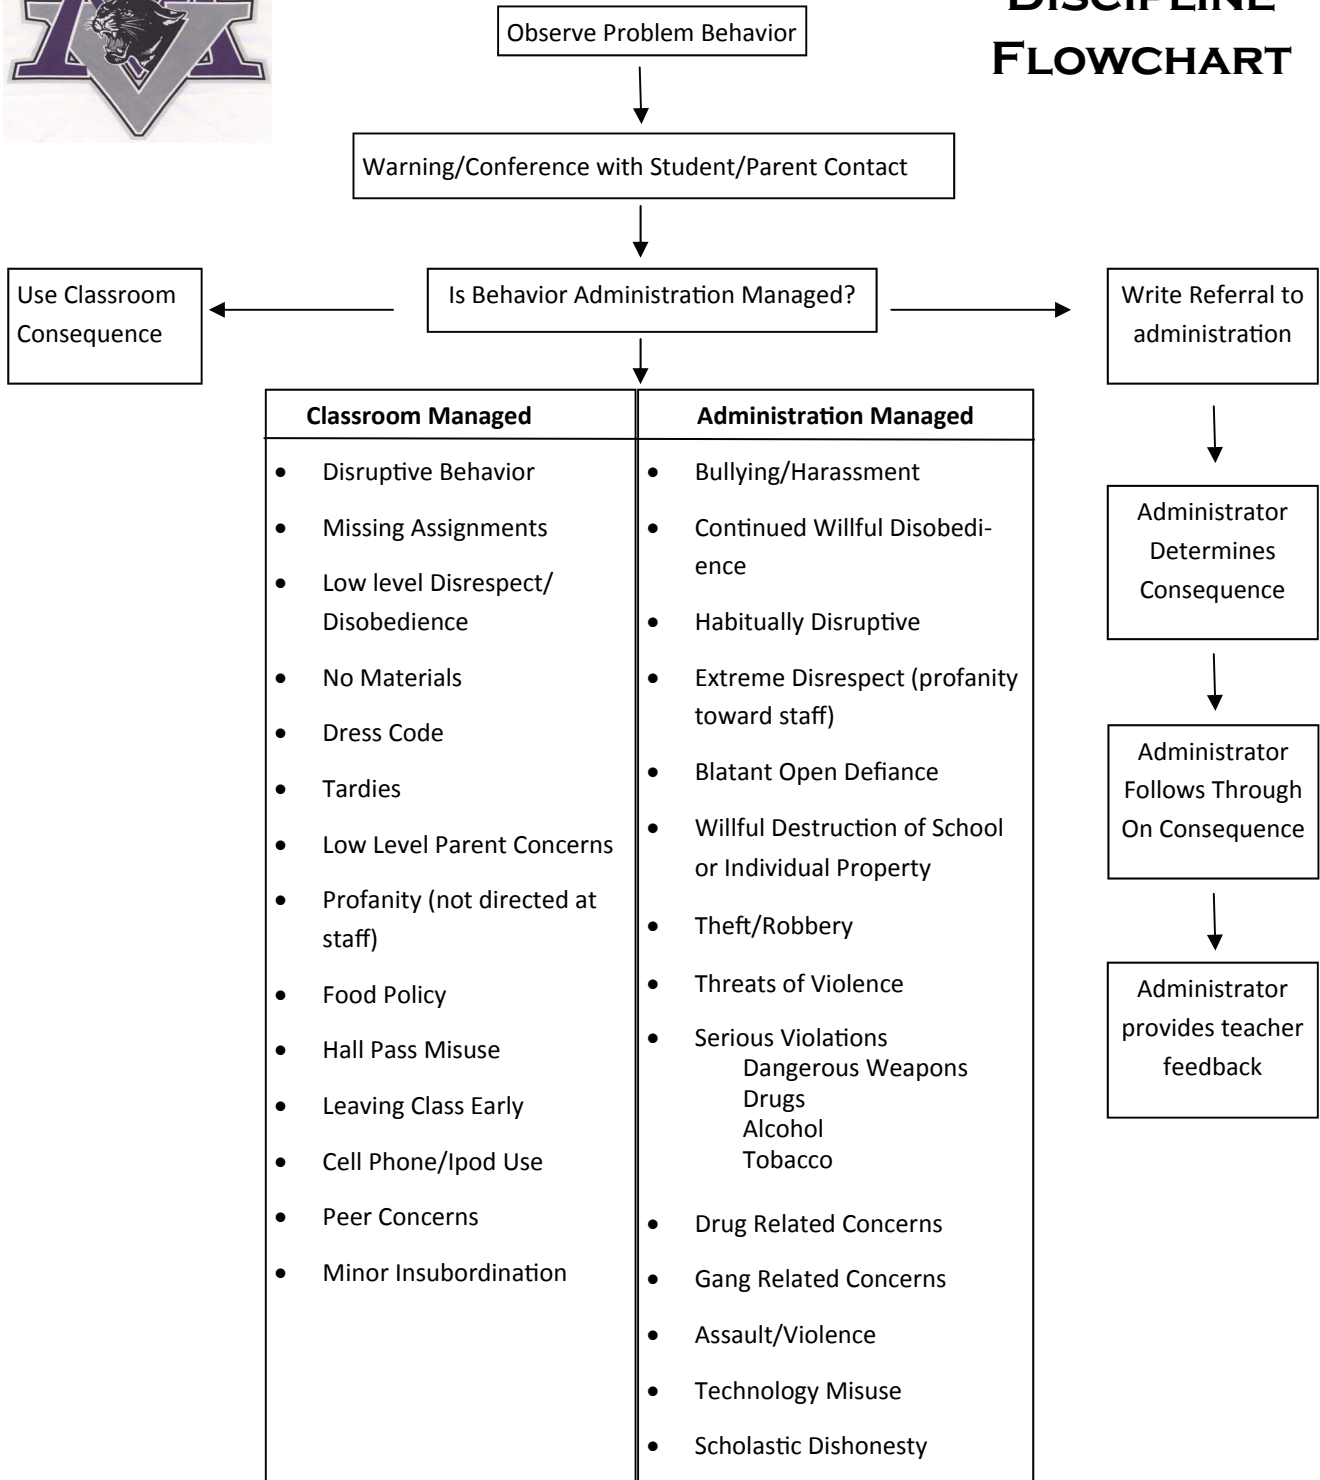

DISCIPLINE FLOWCHART

| Initial Teacher Response Examples | Sample Admin Consequences |
|--|---|
| <ol style="list-style-type: none"> 1. State Expectations 2. Call Parents/guardian 3. Detention 4. Loss of Privileges (e.g. Natural Consequences) 5. Reinforce others for appropriate behavior 6. Restitution | <ol style="list-style-type: none"> 1. Loss of Privileges 2. Call Parent/guardian 3. Detention 4. Suspension 5. Restitution |