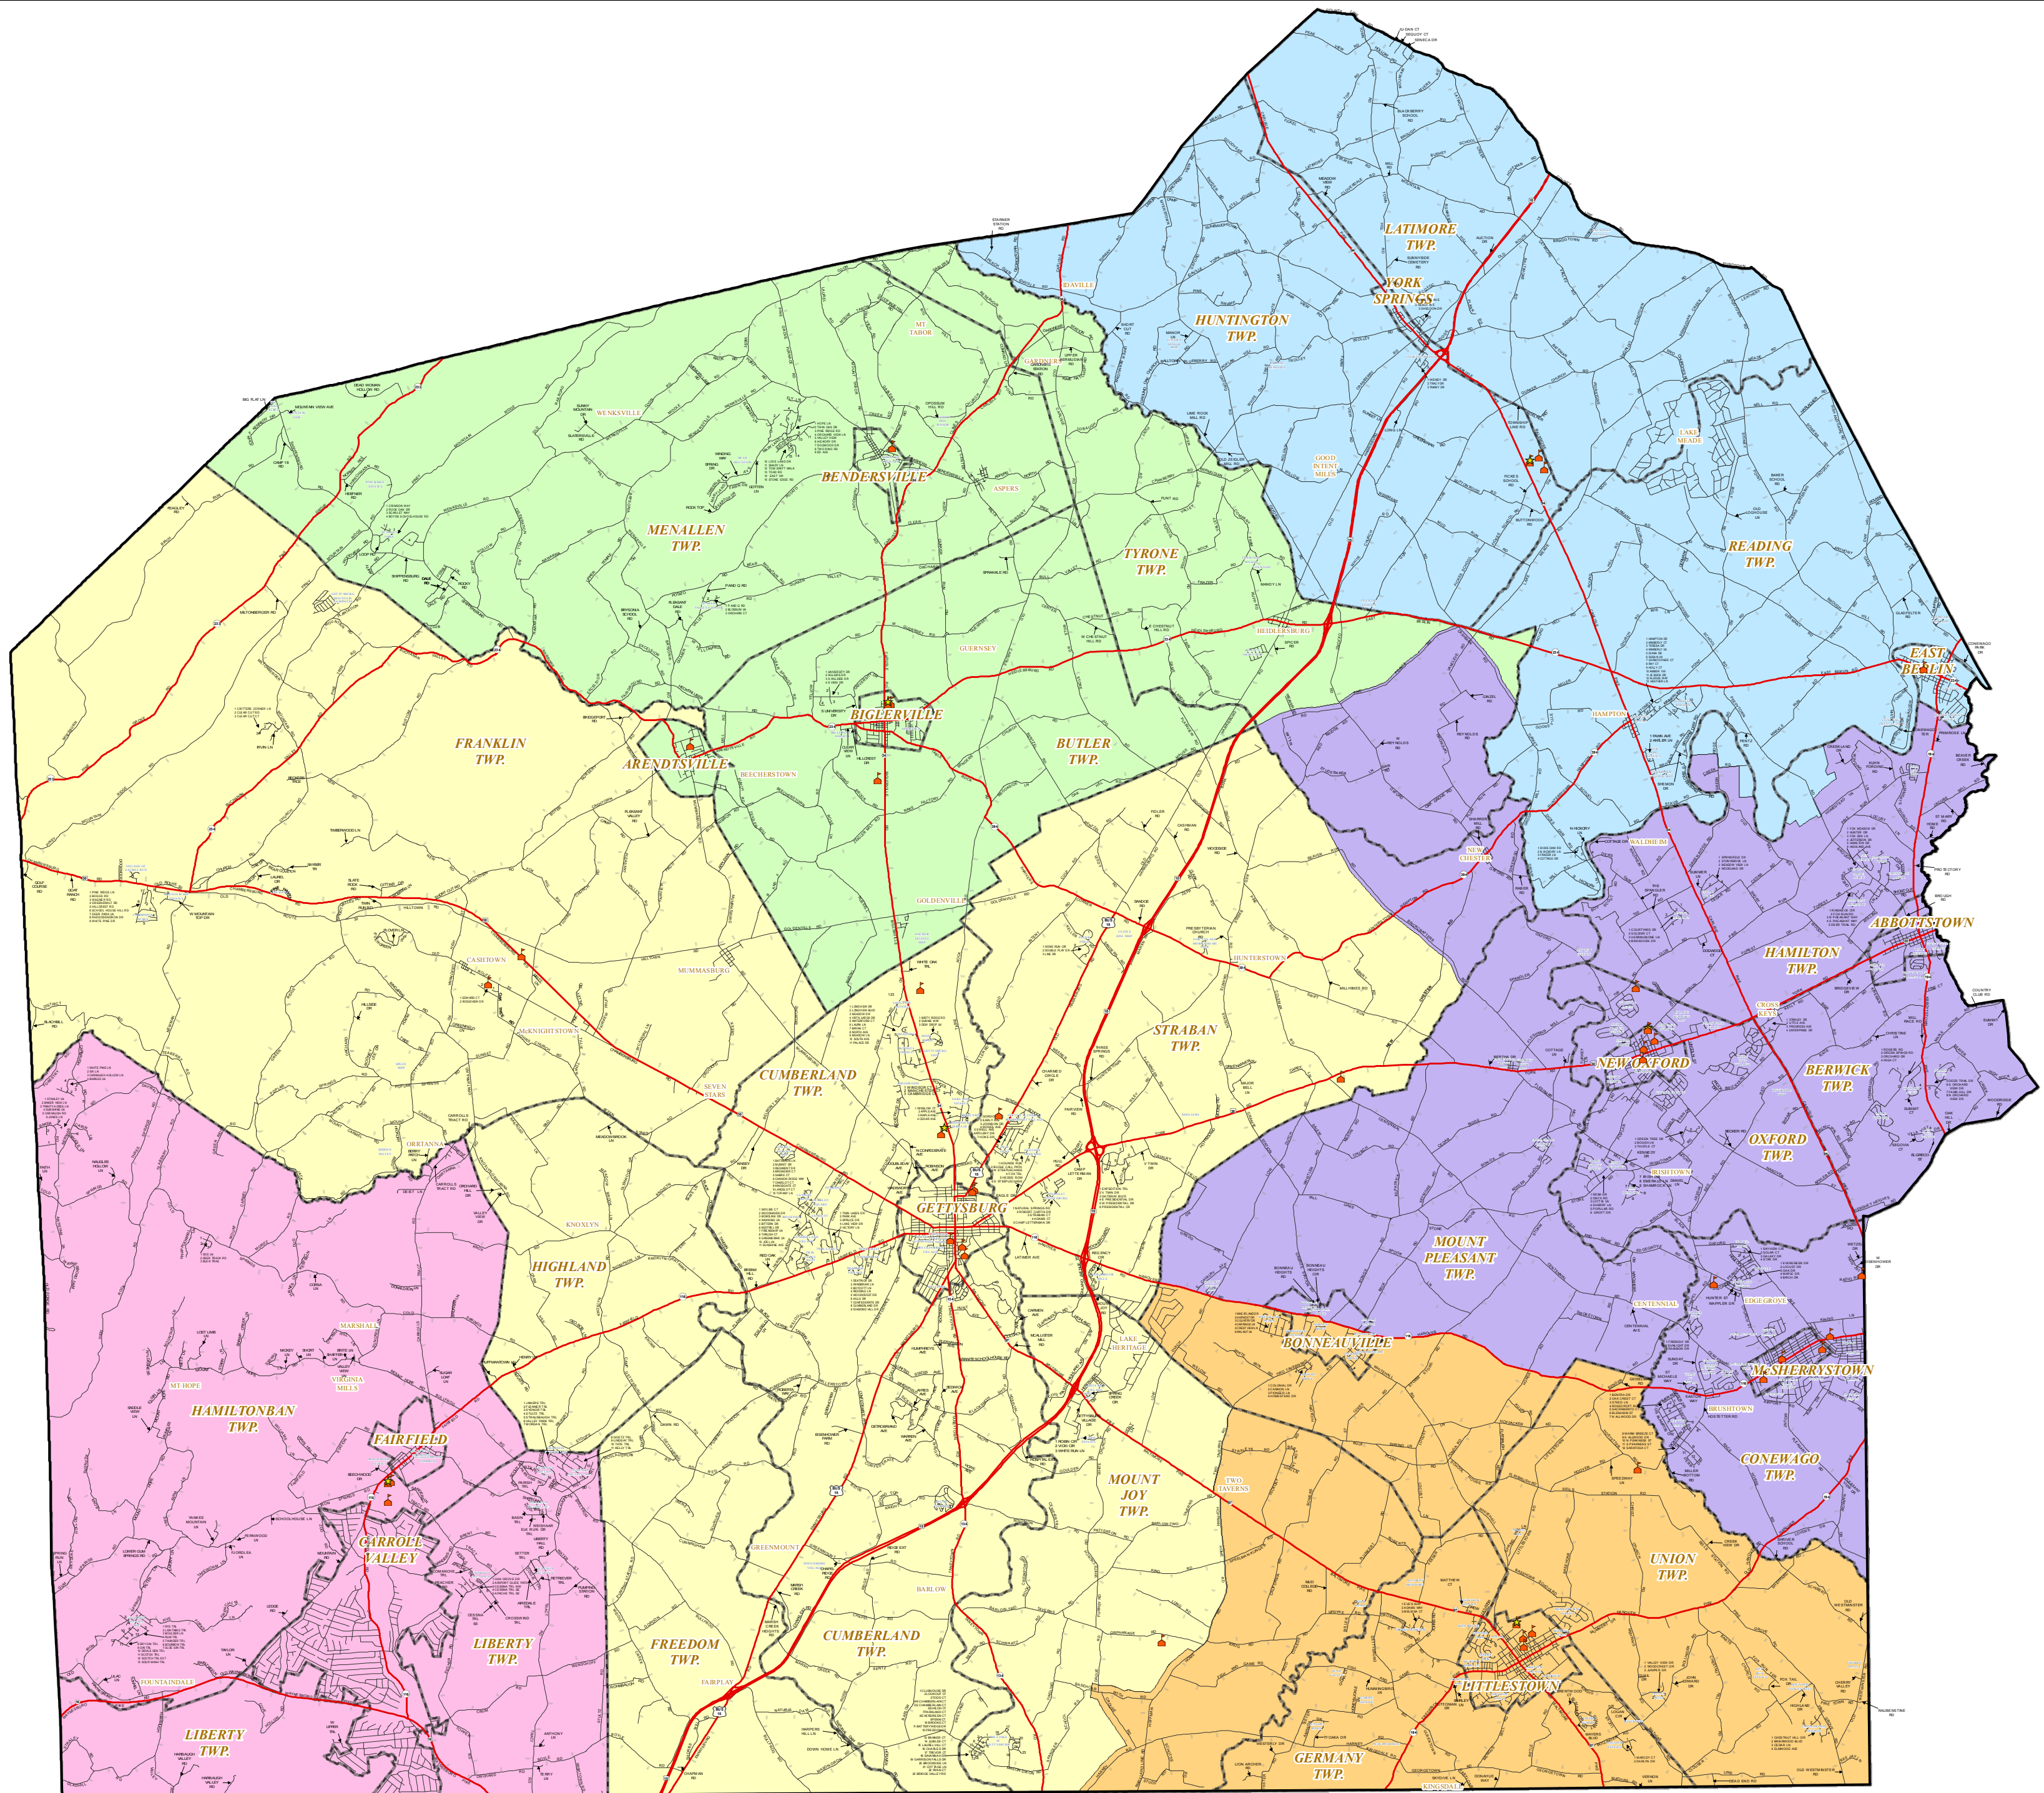

SCHOOL DISTRICTS

Adams County, Pennsylvania

Legend

- School
- District Office
- School District**
 - Bermudian Springs
 - Conewago Valley
 - Fairfield
 - Gettysburg
 - Littlestown
 - Upper Adams
- Municipal Boundary

- Major Road
- Road

Adams County

Data Source:
ACOPD - GIS Division

Prepared By:
ACOPD - GIS Division | February 2014

This map is for illustration purposes only. Adams County Office of Planning & Development does not assume any responsibility for the information presented on this map.