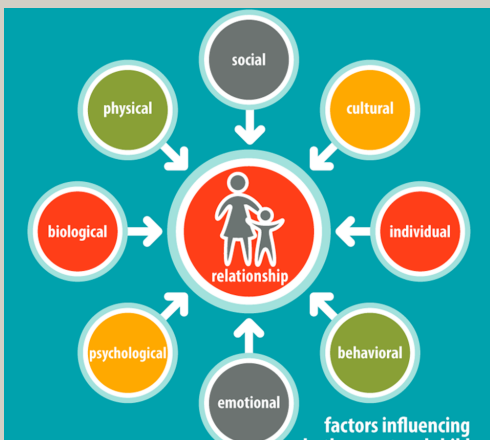

NEW PARADIGM LOVING ACADEMY

School Pledge

Right now today, this very moment, I am capable of giving myself, the gift of absolute self-assurance, self belief, and powerful non-stop confidence in myself

FAMILY

VOLUME 38

WEEK OF 6/12/2023

Happy Monday Families!

This is our last week of school, how the time has gone by. The students have been involved in after school tutoring, activities, field trips and approximately 180 days of instruction. The students have grown academically and socially over this past school year. Thank you for entrusting us to educate your Scholars. Teachers are still instructing up until and including the last day of school, so please continue to send your child each day.

Remember to sign your Scholar up for summer school for additional support over the summer break. If you need a paper copy, please call the main office, thanks.

If you have any questions or concerns, please reach out to me at aringo@npfeschools.org or send a message to (313) 751-8533.

Ms. Ringo
Principal

Summer School
Enrichment Academy

<https://forms.gle/o57Gpkru9p82Pvnf6>

Weekly Reminders

- Monday-Read 20 minutes with your student
- Tuesday- Practice Math facts with your students
- Wednesday- Read 20 minutes with your student
- Thursday- 5th grade promotional ceremony @ 10 a.m.
- Friday- Classroom celebrations/Field Day
  Last Day of School

Report Card Pick up-
June 27- 8:30-11:00 & 4:00-5:00
June 28-3:00-4:30
June 29-8:30-10:00 & 3:00-4:30

Instructional priorities

Reading, writing, and discussion in all content areas to provide cohesive instruction and opportunities for productive struggle.

Provide effective feedback to students that affirms what they have done well and guides them toward academic improvement and achievement of learning goals.

Study and leverage student-level data on a regular and consistent basis to identify learning opportunities and create plans to address them.

Use rubrics as tools to provide a shared language with clear guidelines and expectations to provide a measure, adjust, and evaluate learning.