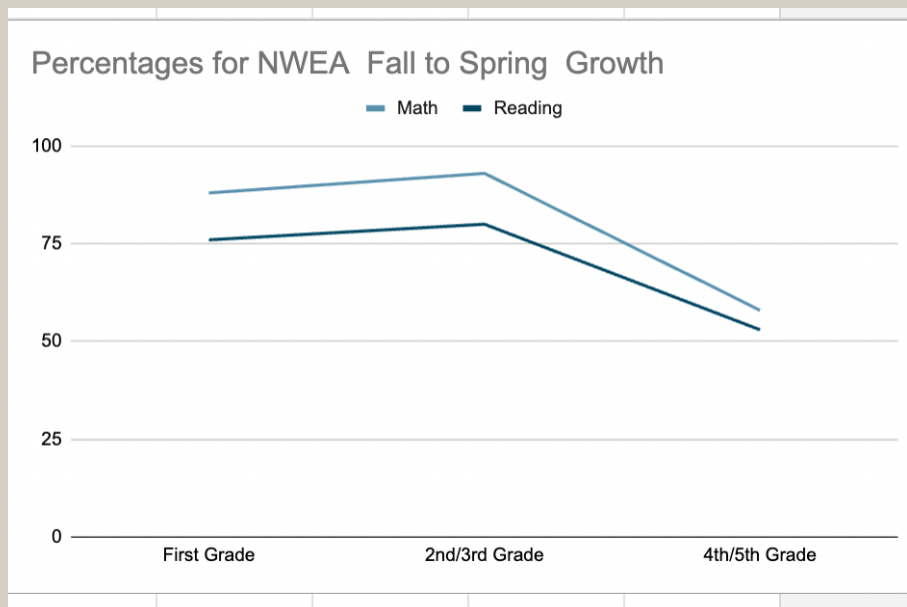

Staff Contact List

Ms. Ringo, Principal
aringo@npfeschools.org

Ms Ringo, First Grade

Ms. Milton, 2nd/3rd
jmilton@npfeschools.org

Mr. Brazill, 4th/5th
rbrazill@npfeschools.org

Mr. Jackson, PE
jjackson@npfeschools.org

Ms. Shelman,
Director of Specialized Services
nshelman@npfeschools.org

Loving Academy's School Data

Summer Fun Bucket List

44 FUN THINGS TO DO WITH KIDS

- Go swimming.
- Walk to the neighborhood park.
- Play in the splash pad.
- Visit the bookstore.
- Go on a movie date.
- Make an art craft.
- Play basketball.
- Paint a canvas.
- Play soccer.
- Ride bikes.
- Play hopscotch.
- Play board games.
- Build puzzles.
- Cook something yummy.
- Make popsicles.
- Organize toys.
- Visit the zoo.
- Go to the museum.
- Visit a new park.
- Go on a picnic.
- Check out books from the library.
- Dress up in costume.
- Build a blanket fort inside.
- Play in the sprinklers.
- Make water balloons.
- Plant flowers.
- Play cards.
- Play hide & seek.
- Draw with sidewalk chalk.
- Go berry picking.
- Attend a workshop.
- Go bowling.
- Play miniature golf.
- Make 'Frozen' paint.
- Fly a kite.
- Make s'mores.
- Make a treat for neighbors.
- No TV day(s).
- Get dressed up for lunch date.
- Pay for car behind at Starbuck's.
- Nature scavenger hunt.
- Try a new food.
- Wash bikes.
- Write & send a letter to Grandparents.