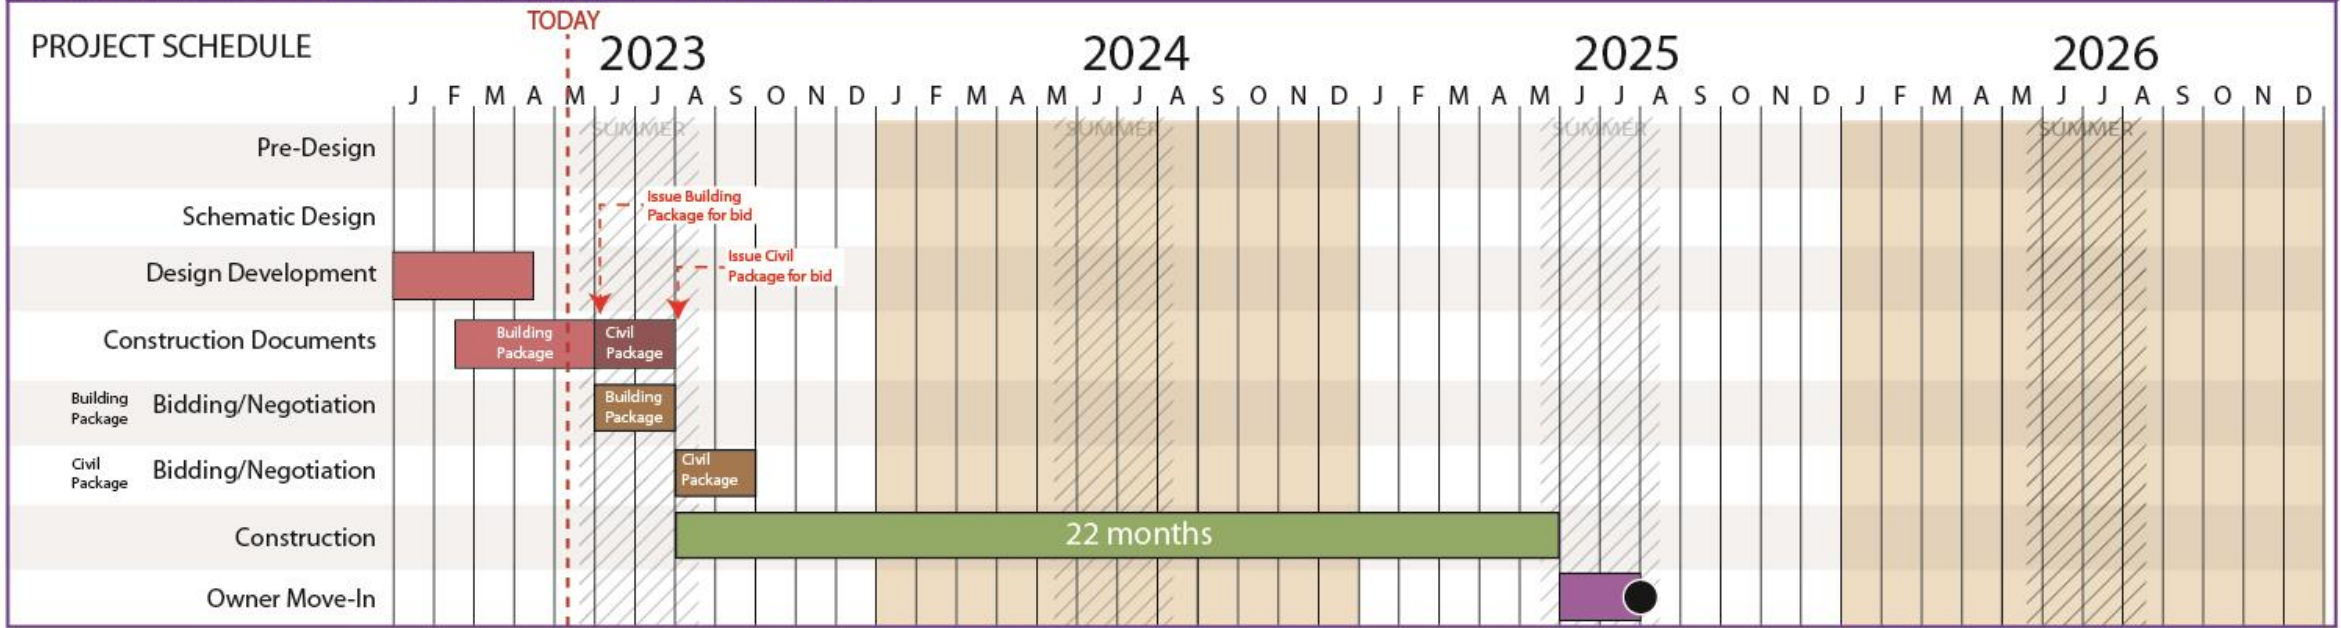

LORENZO DOW HENDRICKS ELEMENTARY

FRONT ENTRANCE

FRONT ENTRANCE

SOUTH ELEVATION

CLASSROOM WING

PARENT DROP OFF

DROP OFF AREAS

RECEPTION

MAIN CORRIDOR

MAIN STAIR

CAFETERIA

CAFETERIA - STAGE

OLD-HENDRICKS
ELEMENTARY

GYM – STORM SHELTER

CLASSROOM

MEDIA CENTER

MEDIA CENTER

LORENZO DOW HENDRICKS ELEMENTARY

LORENZO DOW HENDRICKS ELEMENTARY

PROJECT SCHEDULE

TODAY

2023

J F M A M J J A S O N D J F

SCHOOL OPEN
IN FALL 2025