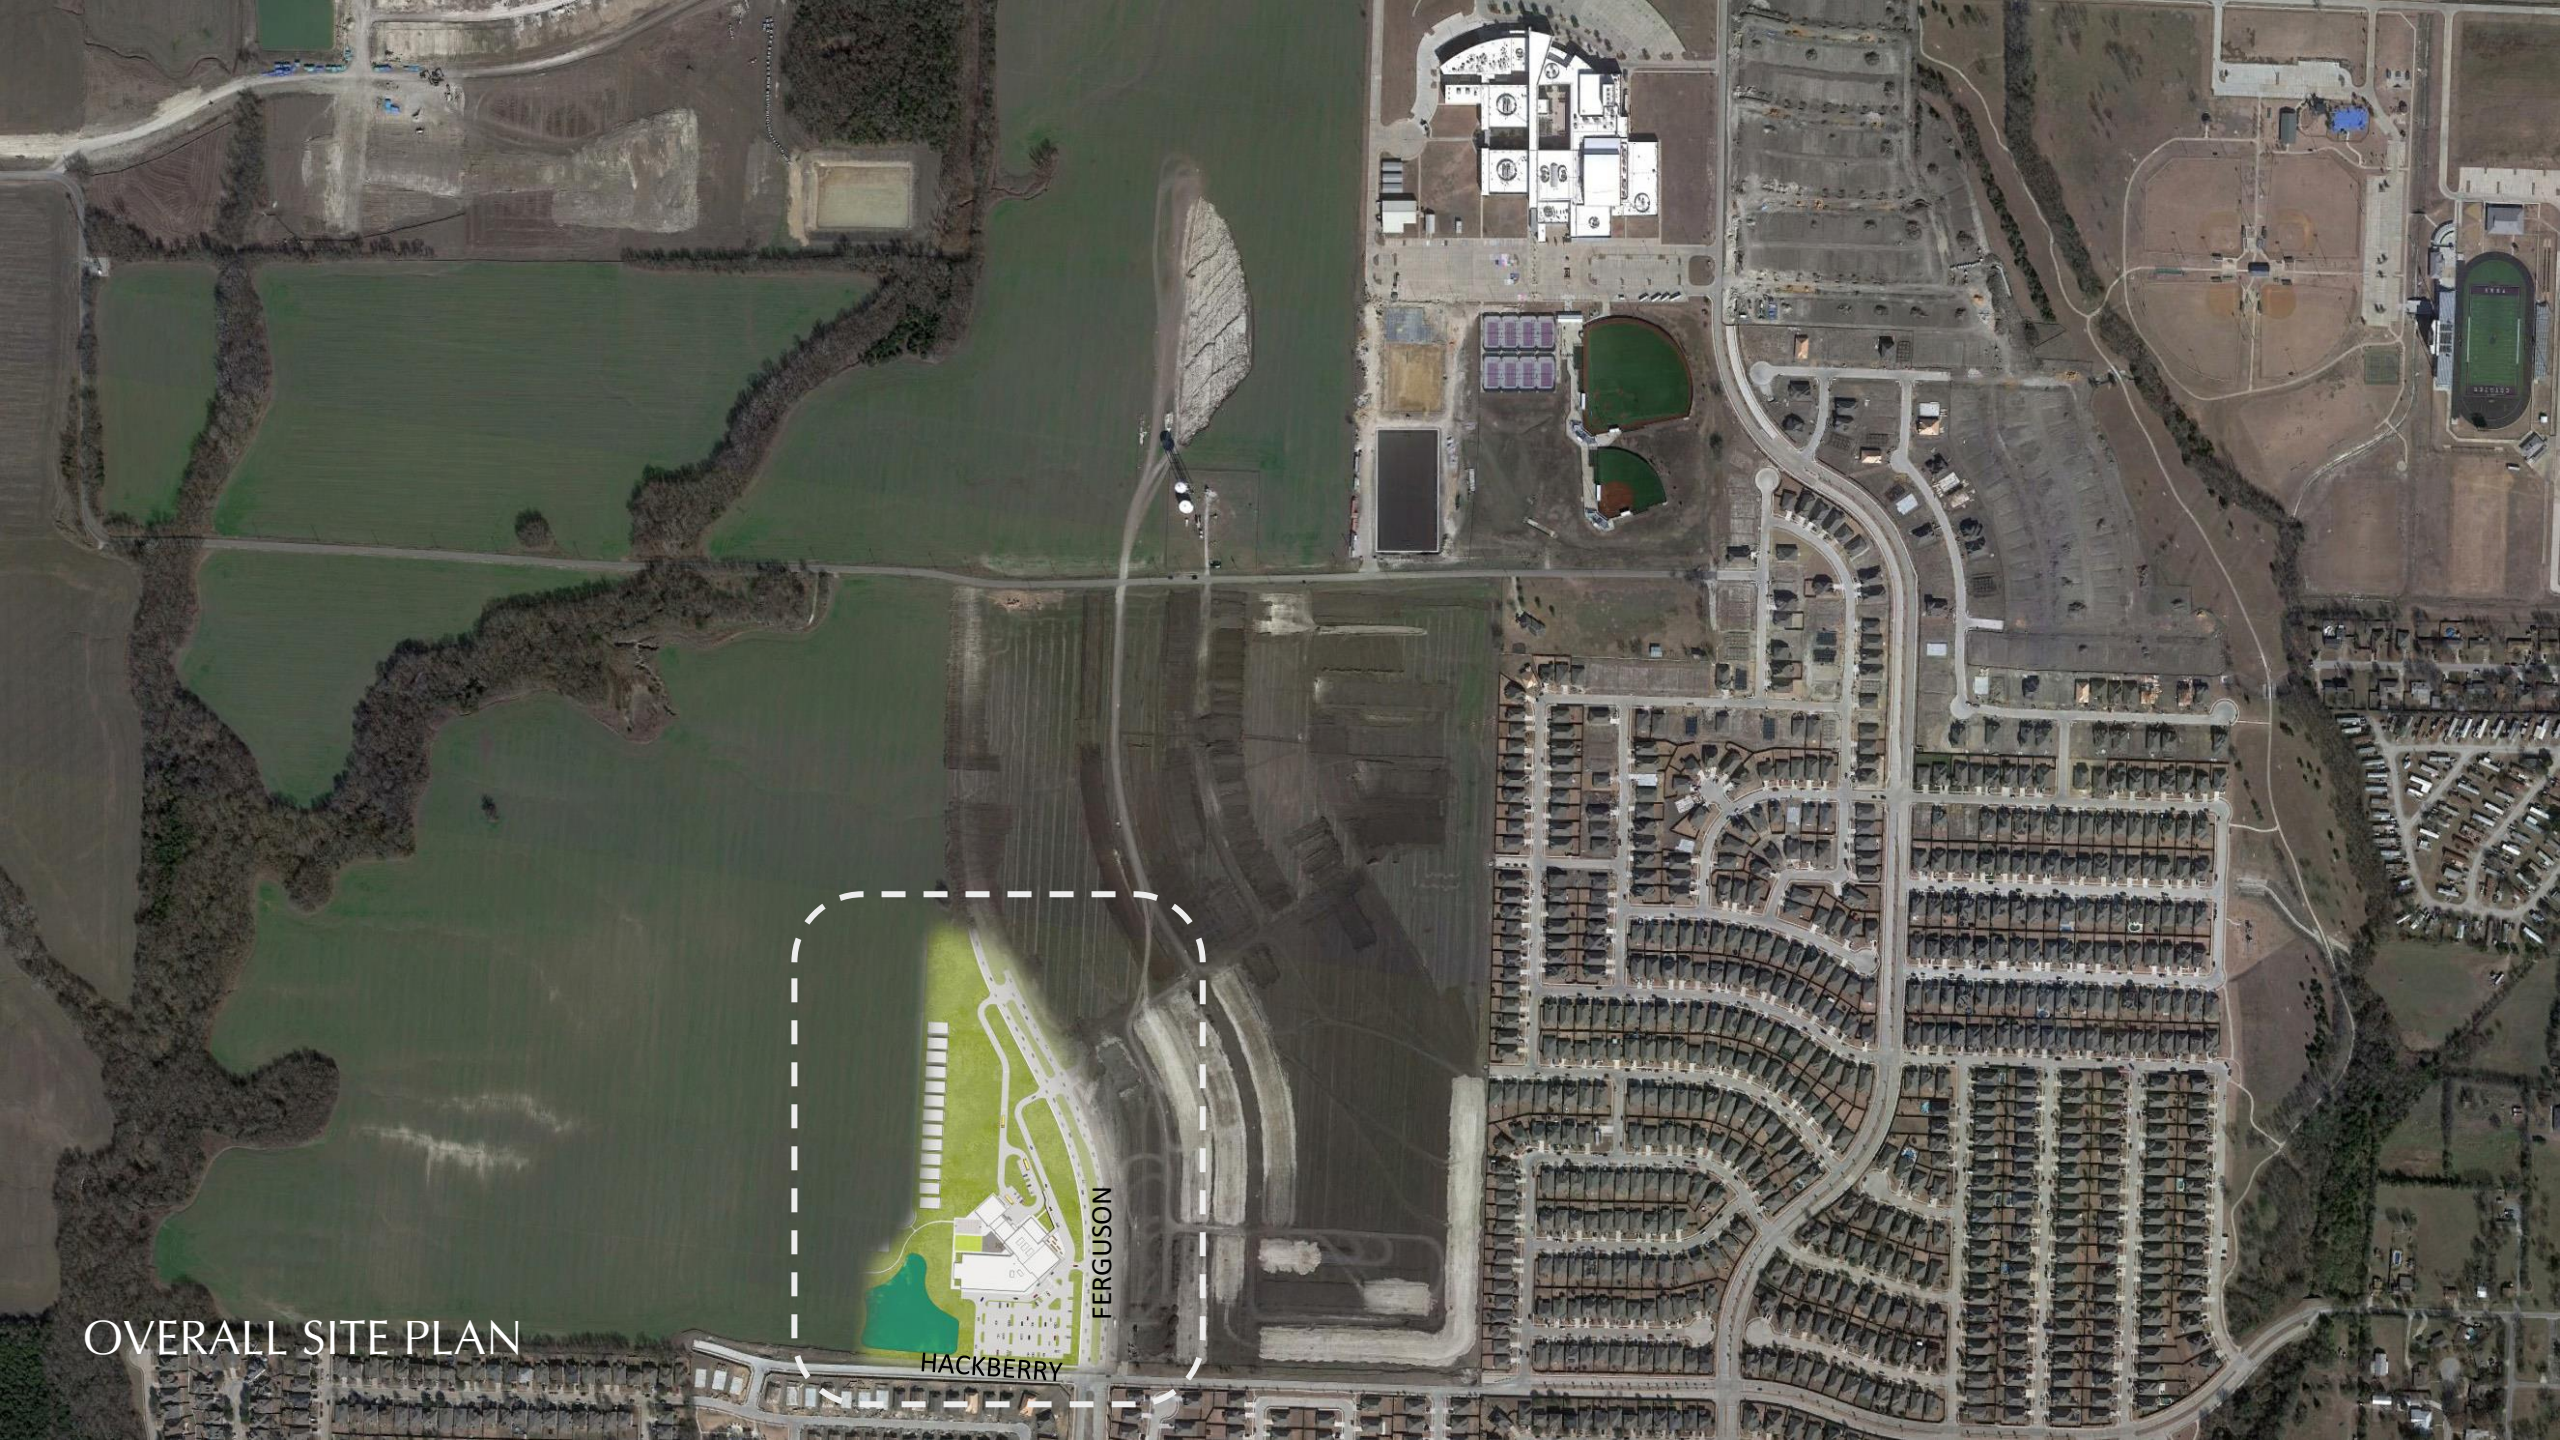

Lorenzo Dow Hendricks Elementary School Design Presentation

05.11.2023

OVERALL SITE PLAN

HACKBERRY

FERGUSON

SITE PLAN

- 1. FRONT ENTRANCE
- 2. VISITOR PARKING
- 3. PARENT DROP OFF
- 4. BUS DROP OFF
- 5. PLAY AREAS

- Department Legend
- Academic
 - Administration
 - Child Nutrition
 - Fine Arts
 - Media Center
 - Physical Education
 - Service and Support

LEVEL 1

LEVEL 2

AERIAL VIEW

LORENZO DOW HENDRICKS ELEMENTARY

FRONT ENTRANCE

MAIN CORRIDOR

MAIN STAIR

CAFETERIA

CAFETERIA - STAGE

OLD-HENDRICKS
ELEMENTARY

GYM – STORM SHELTER

CLASSROOM

MEDIA CENTER