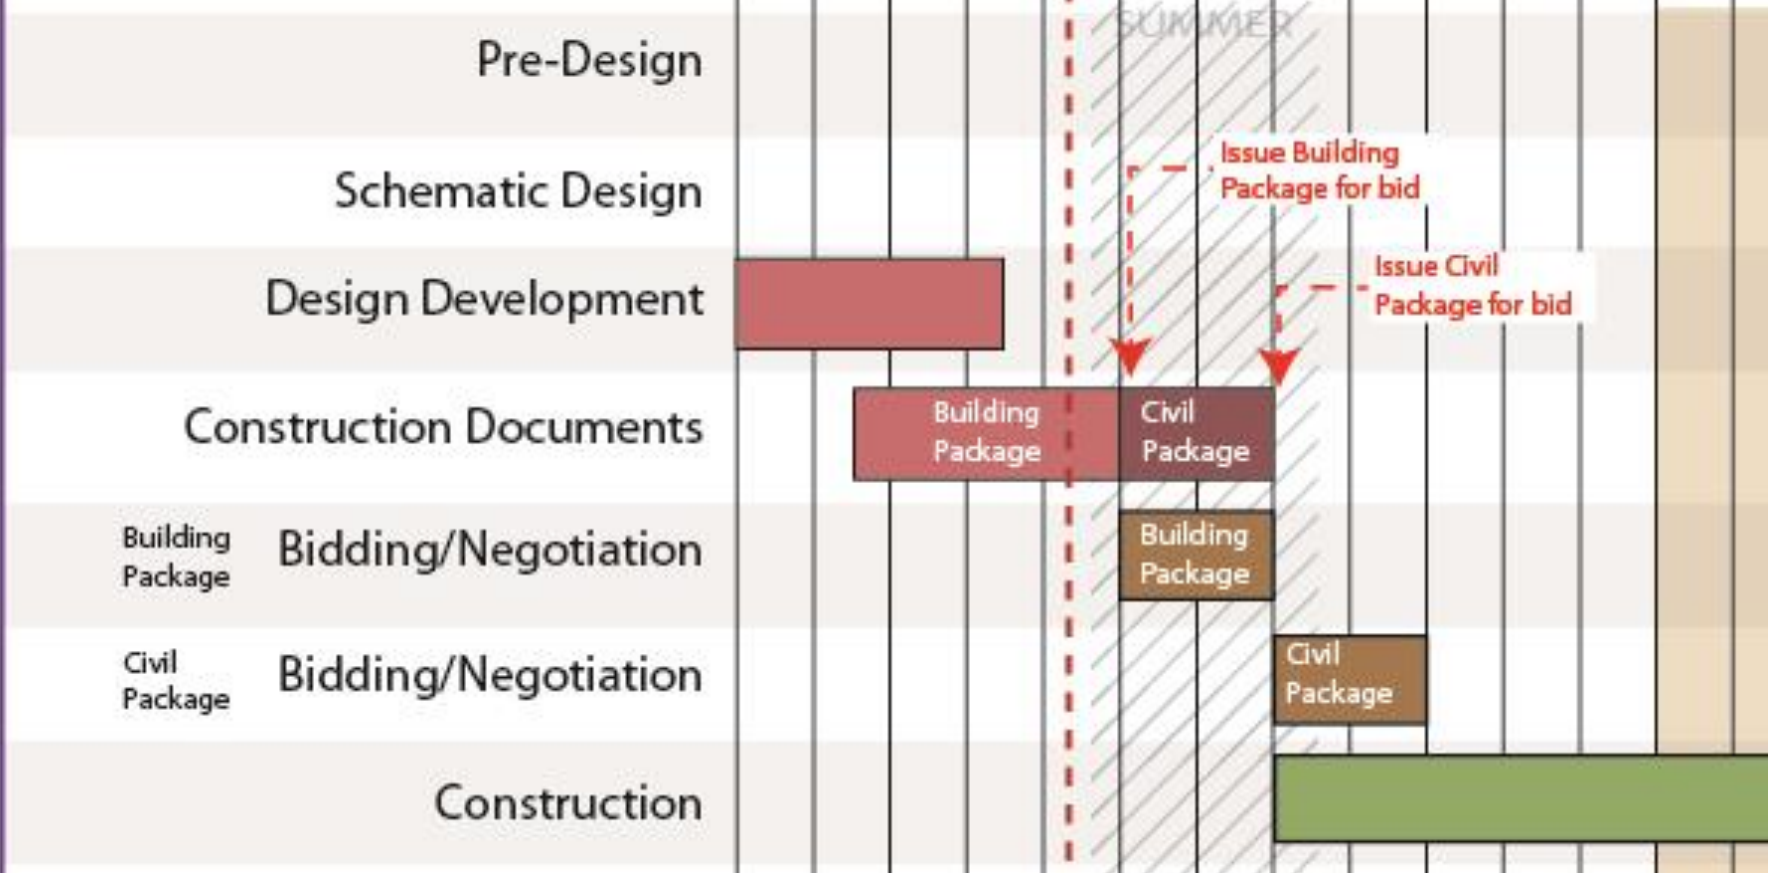

MEDIA CENTER

LORENZO DOW HENDRICKS ELEMENTARY

LORENZO DOW HENDRICKS ELEMENTARY

PROJECT SCHEDULE

TODAY

2023

J F M A M J J A S O N D J F

SCHOOL OPEN
IN FALL 2025