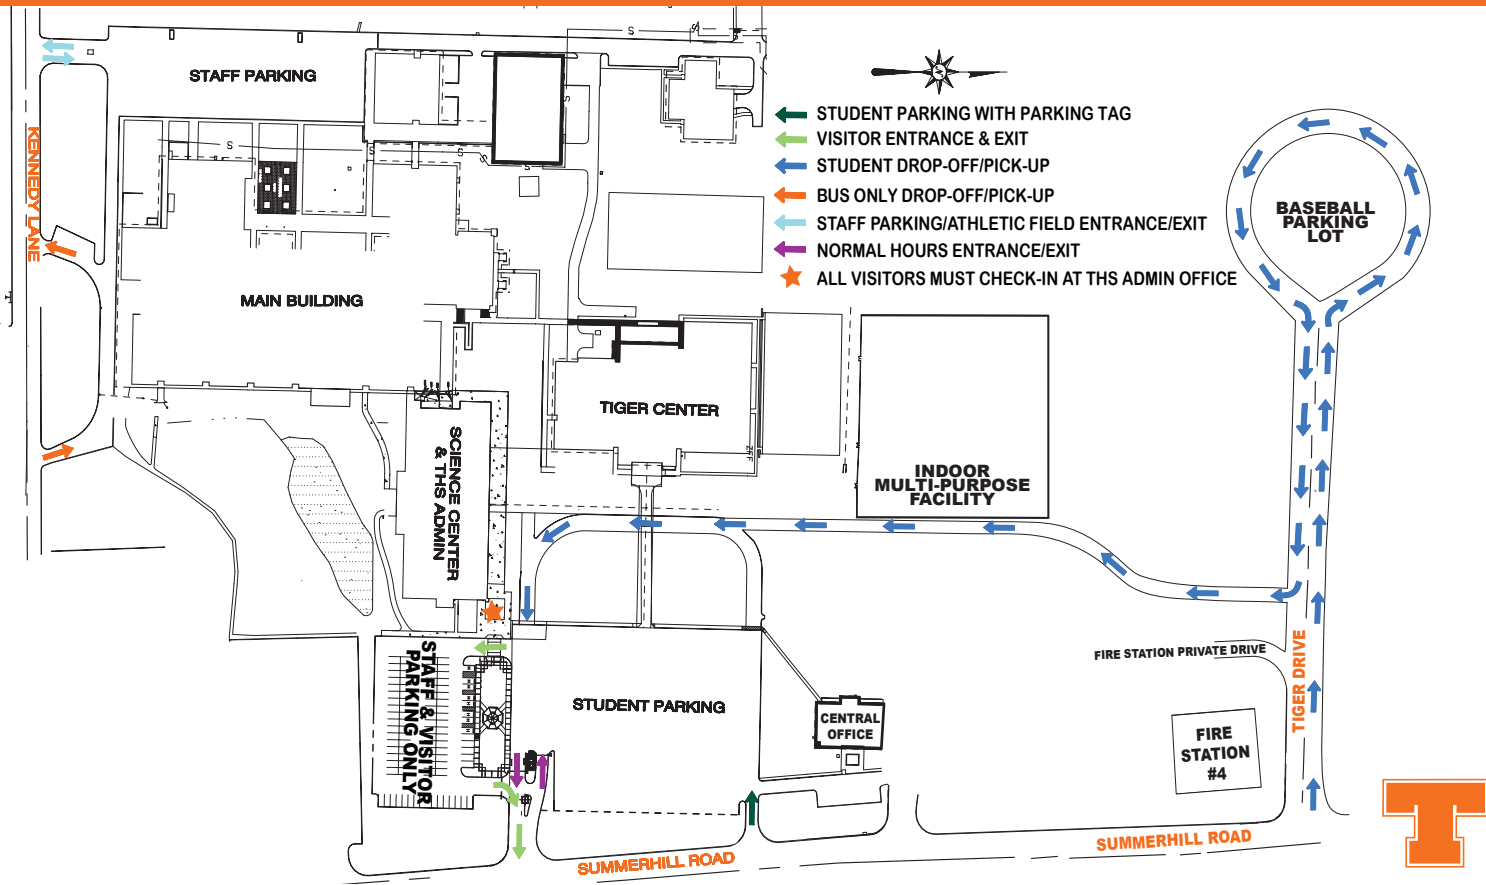

TEXAS HIGH SCHOOL TRAFFIC CIRCULATION MAP

- STUDENT PARKING WITH PARKING TAG
- VISITOR ENTRANCE & EXIT
- STUDENT DROP-OFF/PICK-UP
- BUS ONLY DROP-OFF/PICK-UP
- STAFF PARKING/ATHLETIC FIELD ENTRANCE/EXIT
- NORMAL HOURS ENTRANCE/EXIT
- ★ ALL VISITORS MUST CHECK-IN AT THS ADMIN OFFICE