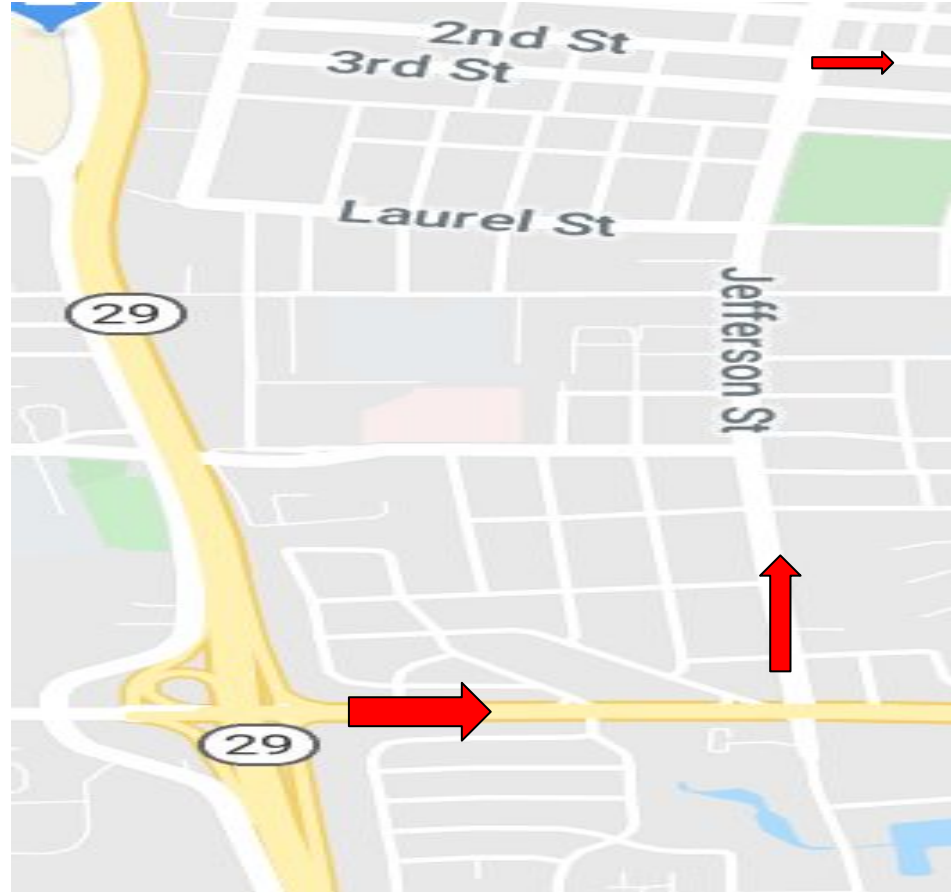

Map #1 Exit from Freeway to Parade Staging Area

North on

HWY 29

Exit at Imola

Travel on
Jefferson

Take 2nd to
staging area

Map #2: Route from Parade Area to Stadium

Map #3: Field Show only Bands Route to Stadium / Napa High Parking