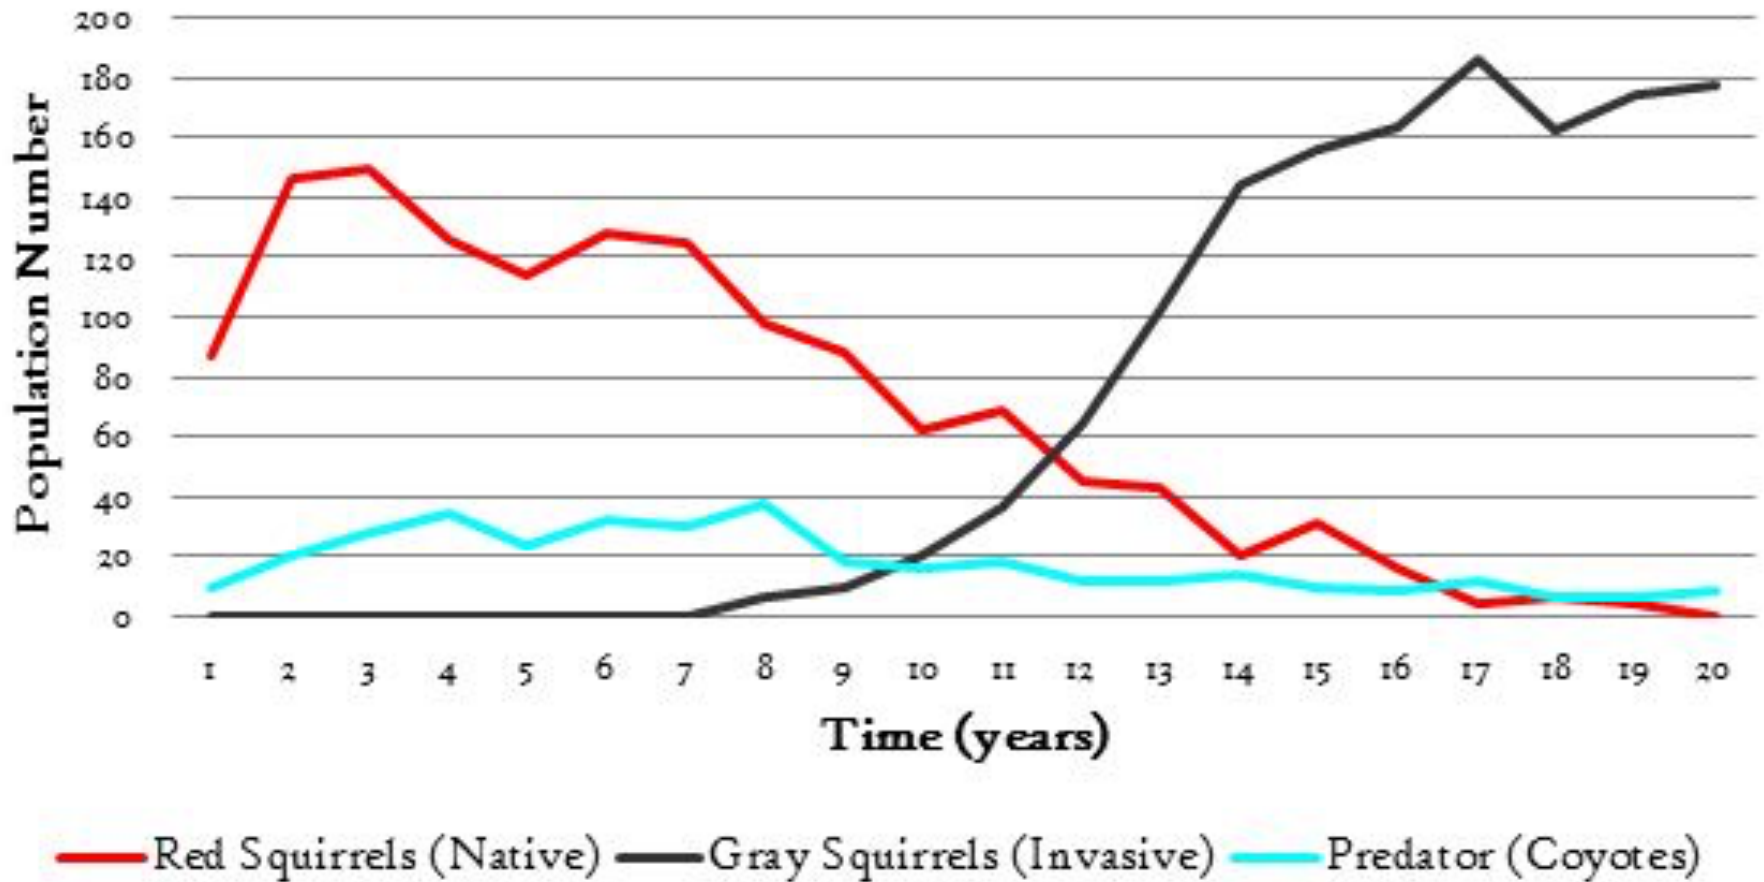

# Squirrel and Coyote Populations Over Time

## Average Size:

Red Squirrel = 18cm-21cm

Grey Squirrel = 22cm-25cm

## Average Speed:

Red Squirrel = 11mph

Grey Squirrel = 14mph

## Eating Habits

Red Squirrel = can only eat small immature acorns

Grey Squirrel = can eat small immature acorns and big mature acorns.