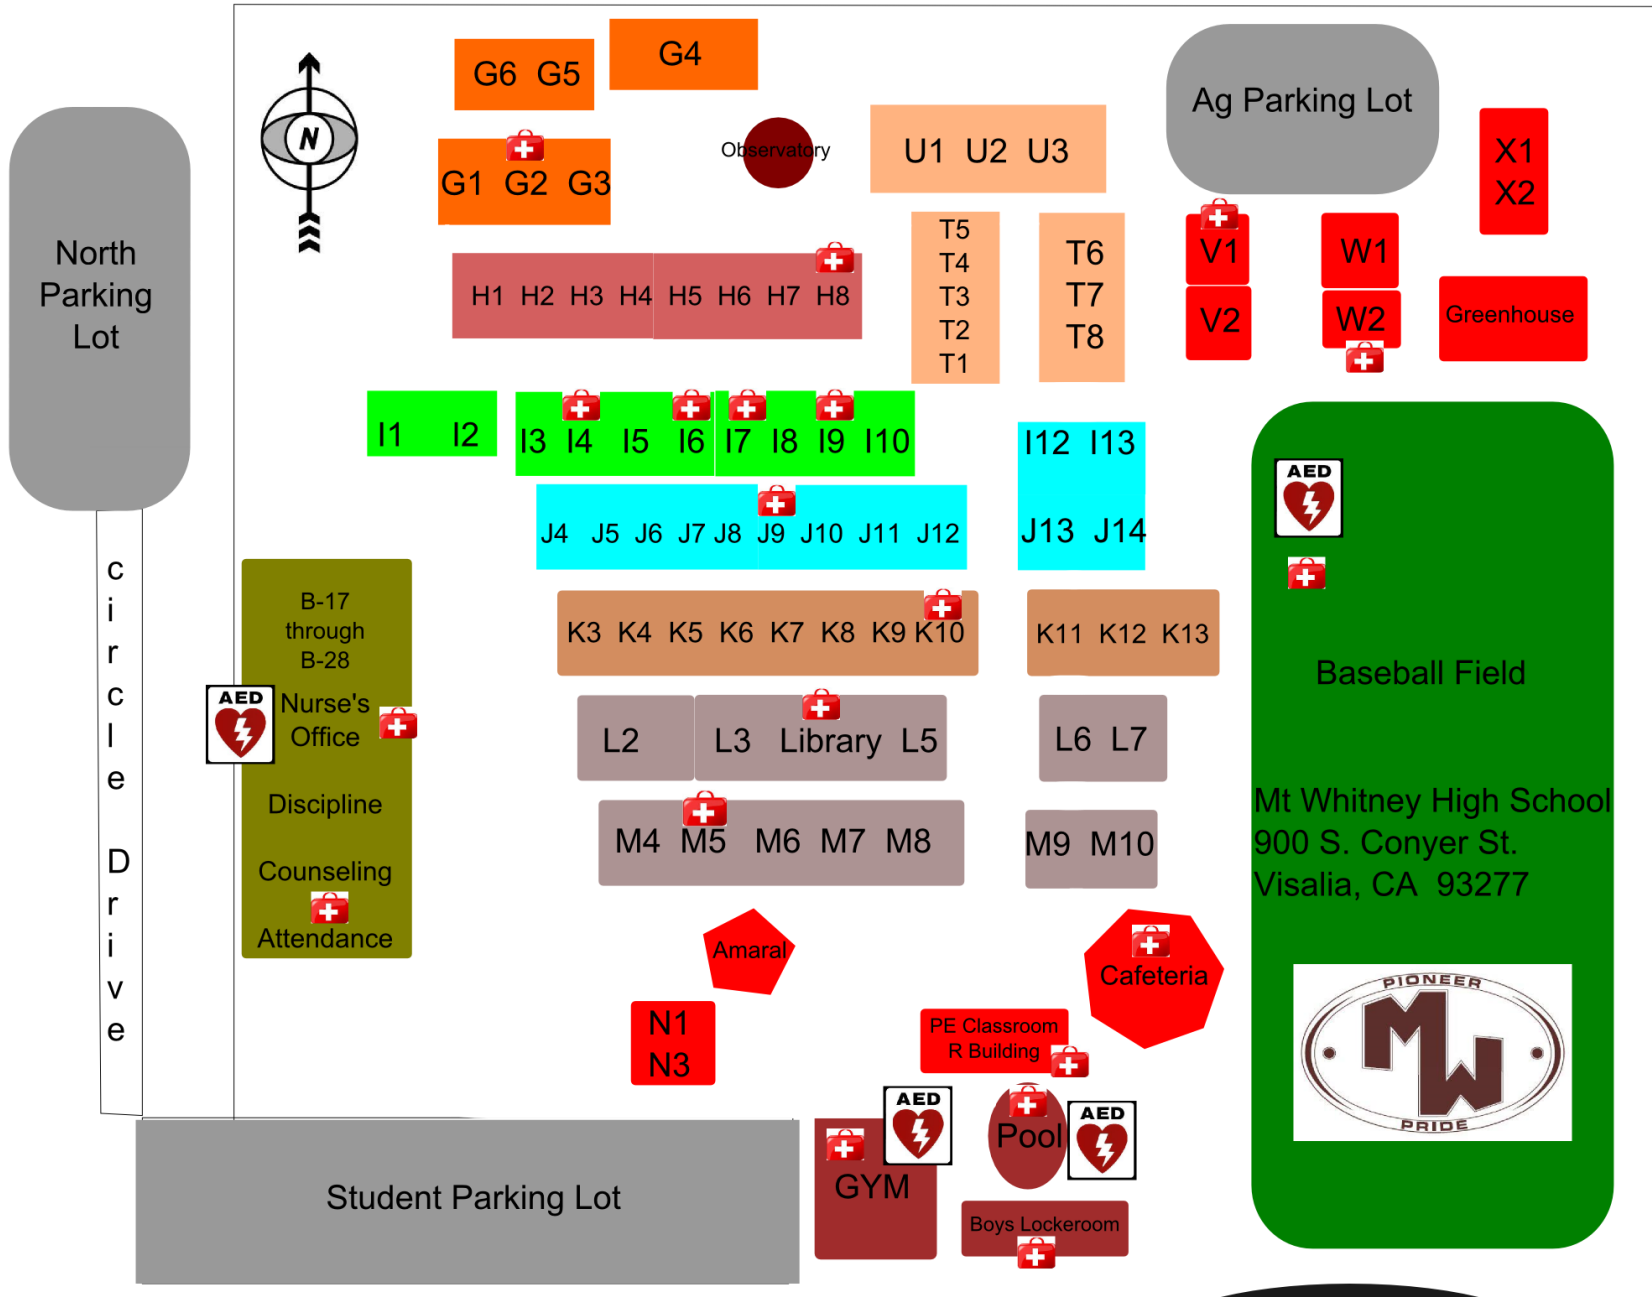

Bus Loading Area

C
o
n
y
e
r

A
v
e

W
a
t
s
o
n

A
v
e

 Automated External Defibrillator

 First Aid Kit

NOTE: In the baseball concession stand you will find a First Aid Kit and AED.