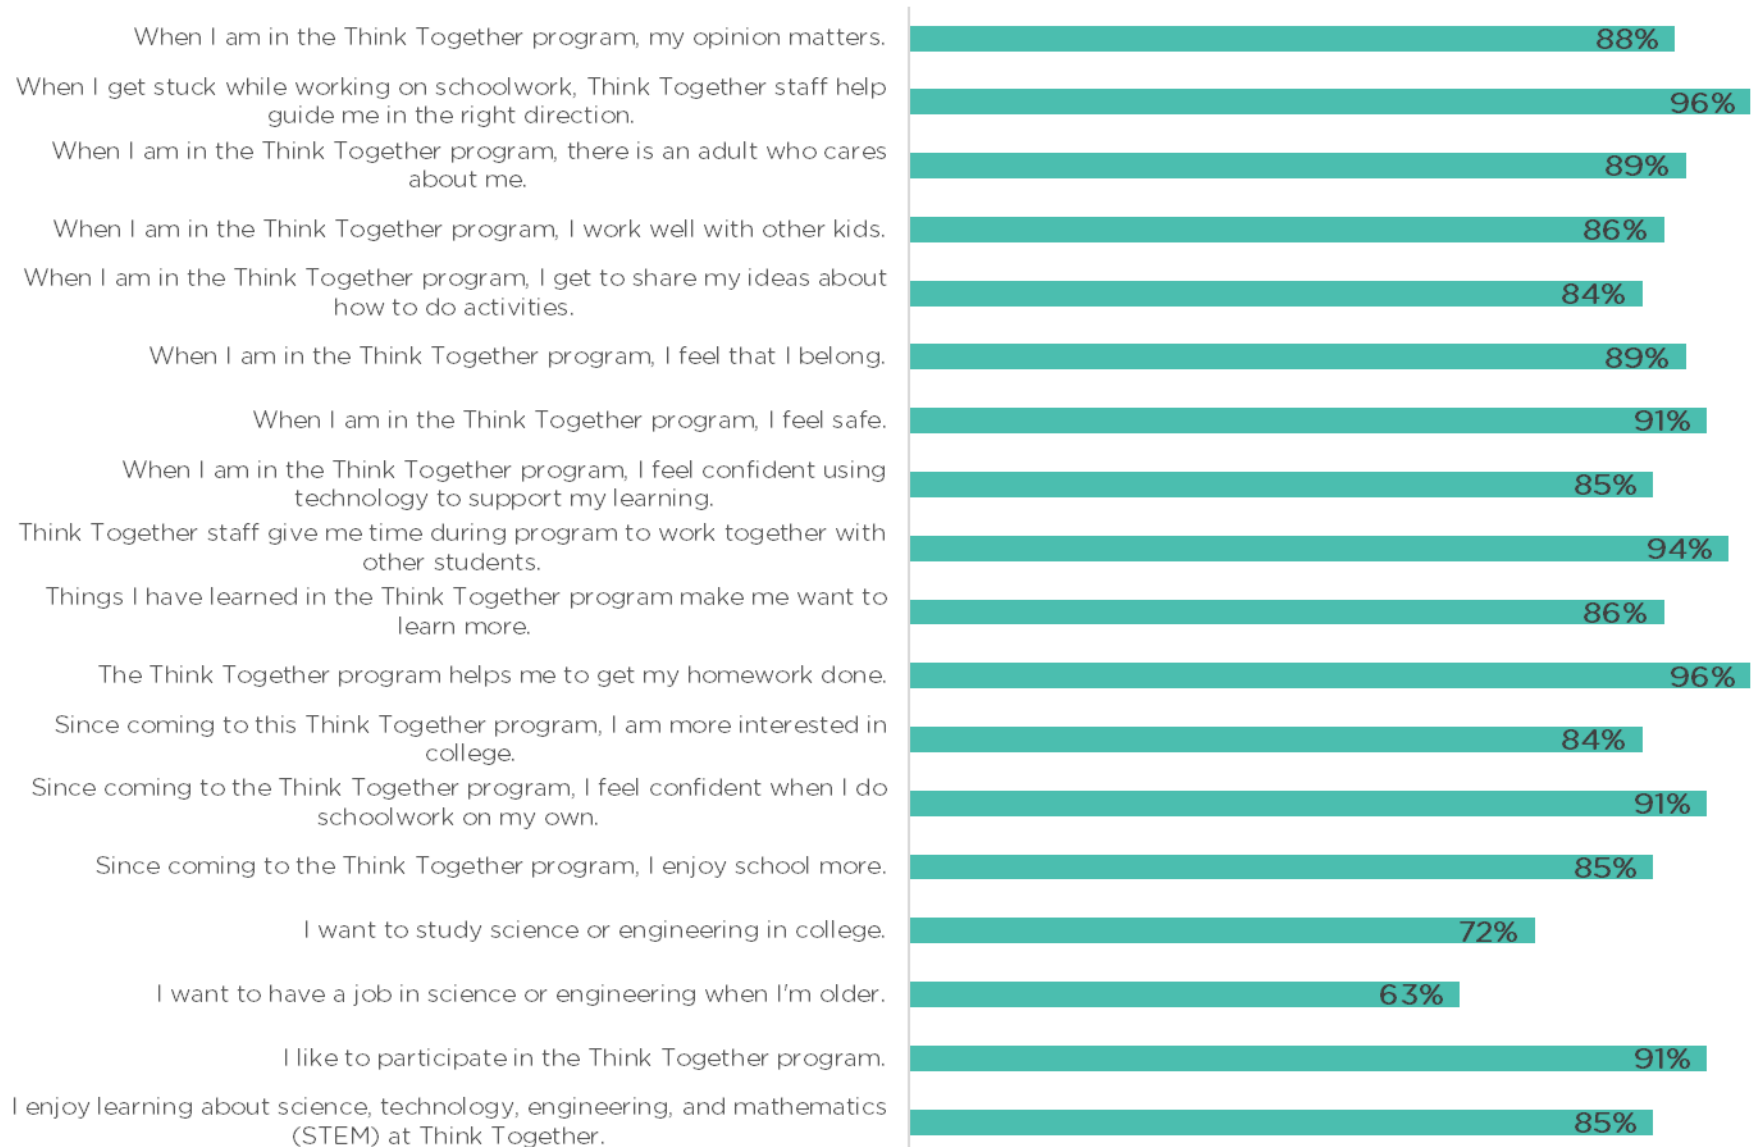

2021-2022 Center MS Student Survey by Domain ((All))

2021-22 Center MS Family Survey by Question Topic ((All))

2021-22 Center MS Family Survey by Subdomain ((All))

2021-2022 Murray ES Student Survey by Domain ((All))