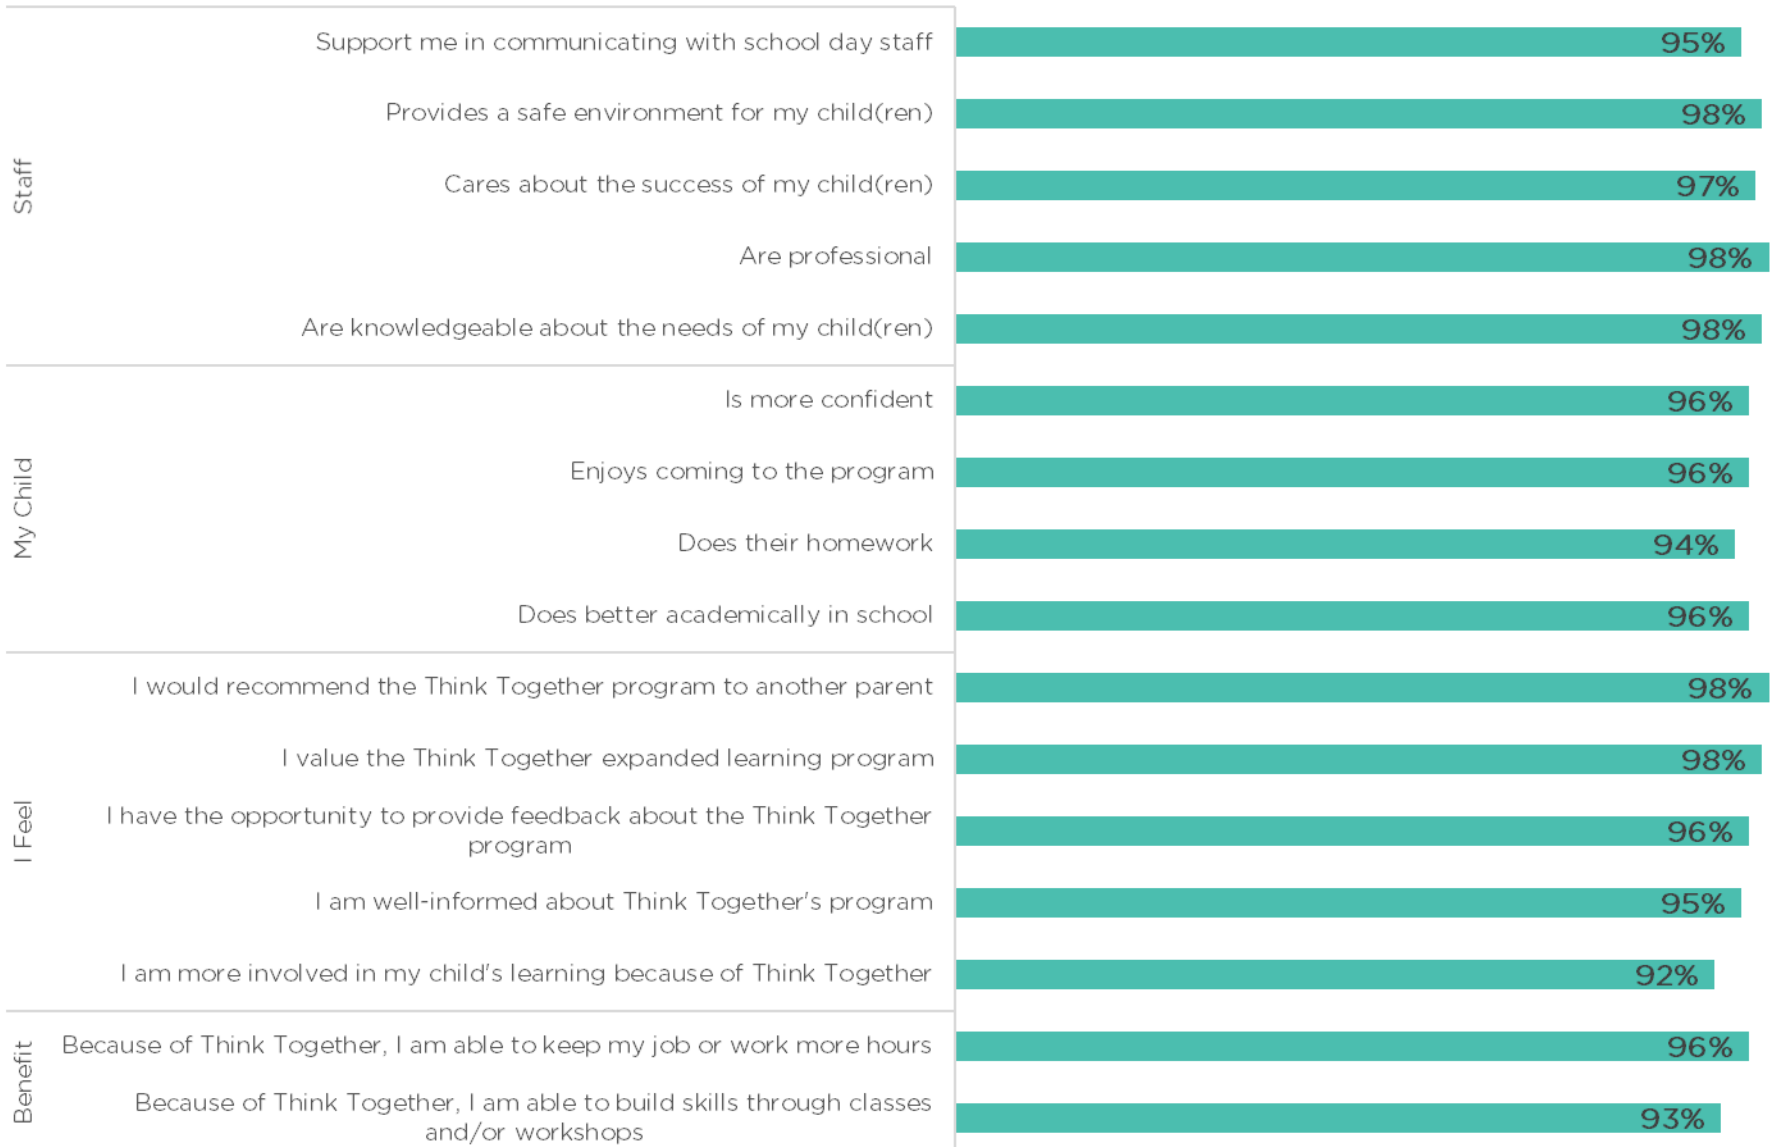

2021-22 Murray ES Family Survey by Question Topic ((All))