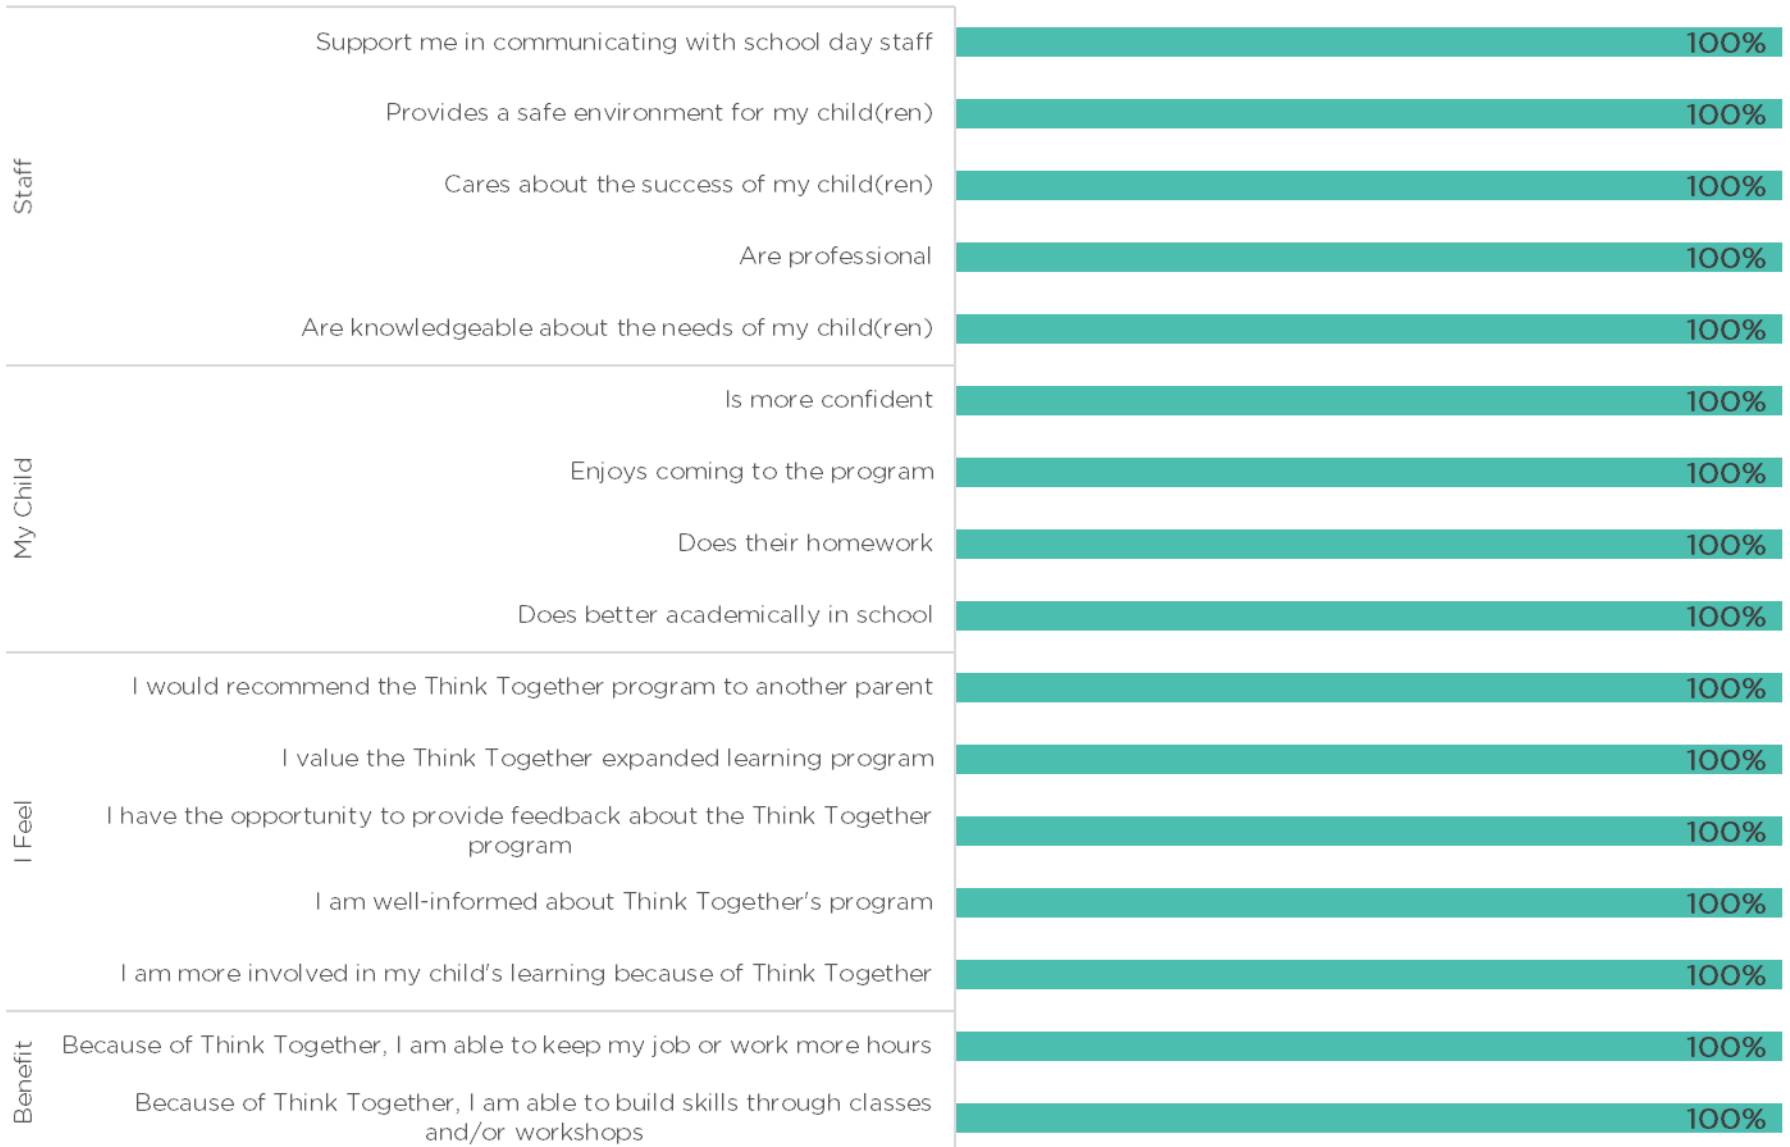

2021-2022 Center MS Student Survey by Domain ((All))

2021-22 Center MS Family Survey by Question Topic ((All))

2021-22 Center MS Family Survey by Subdomain ((All))

2021-2022 Murray ES Student Survey by Domain ((All))