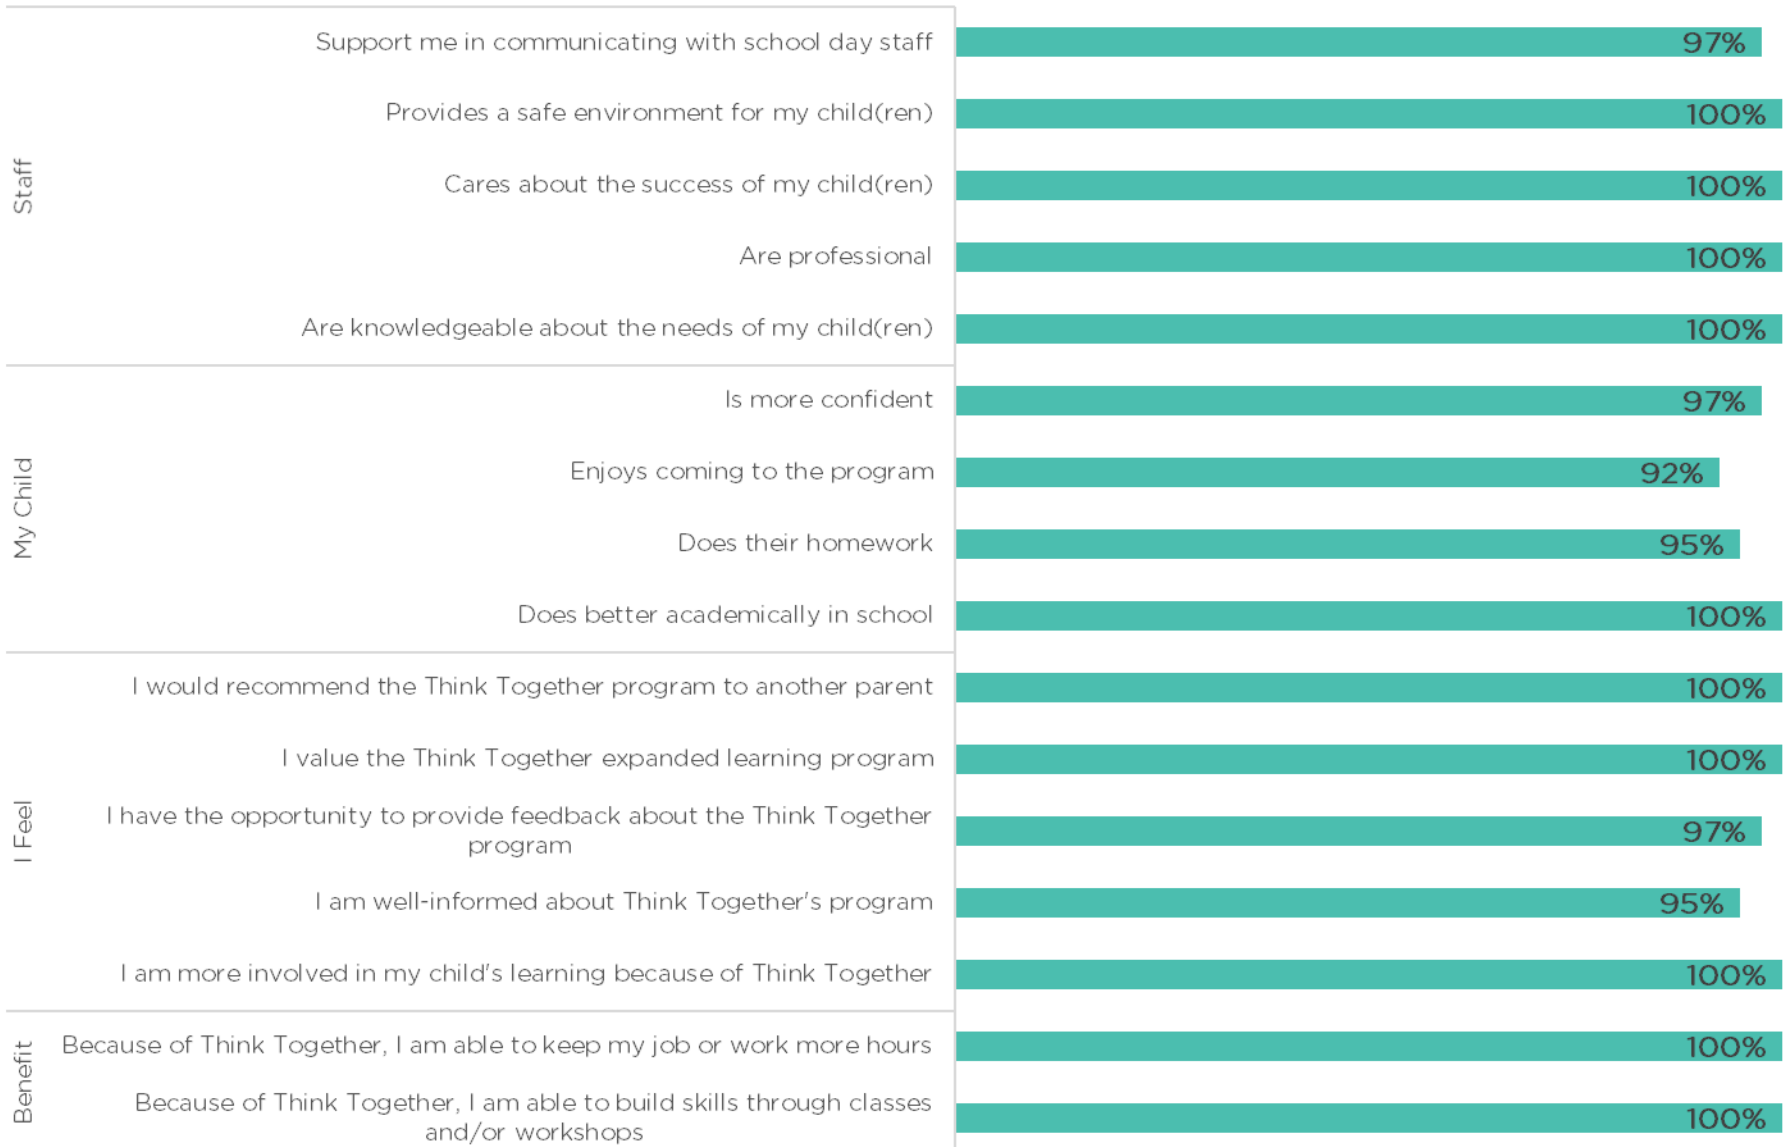

2021-22 Murray ES Family Survey by Question Topic ((All))

2021-22 Murray ES Family Survey by Subdomain ((All))

2021-2022 Asuza HS Student Survey by Domain ((All))

2021-22 Azusa HS Family Survey by Question Topic ((All))