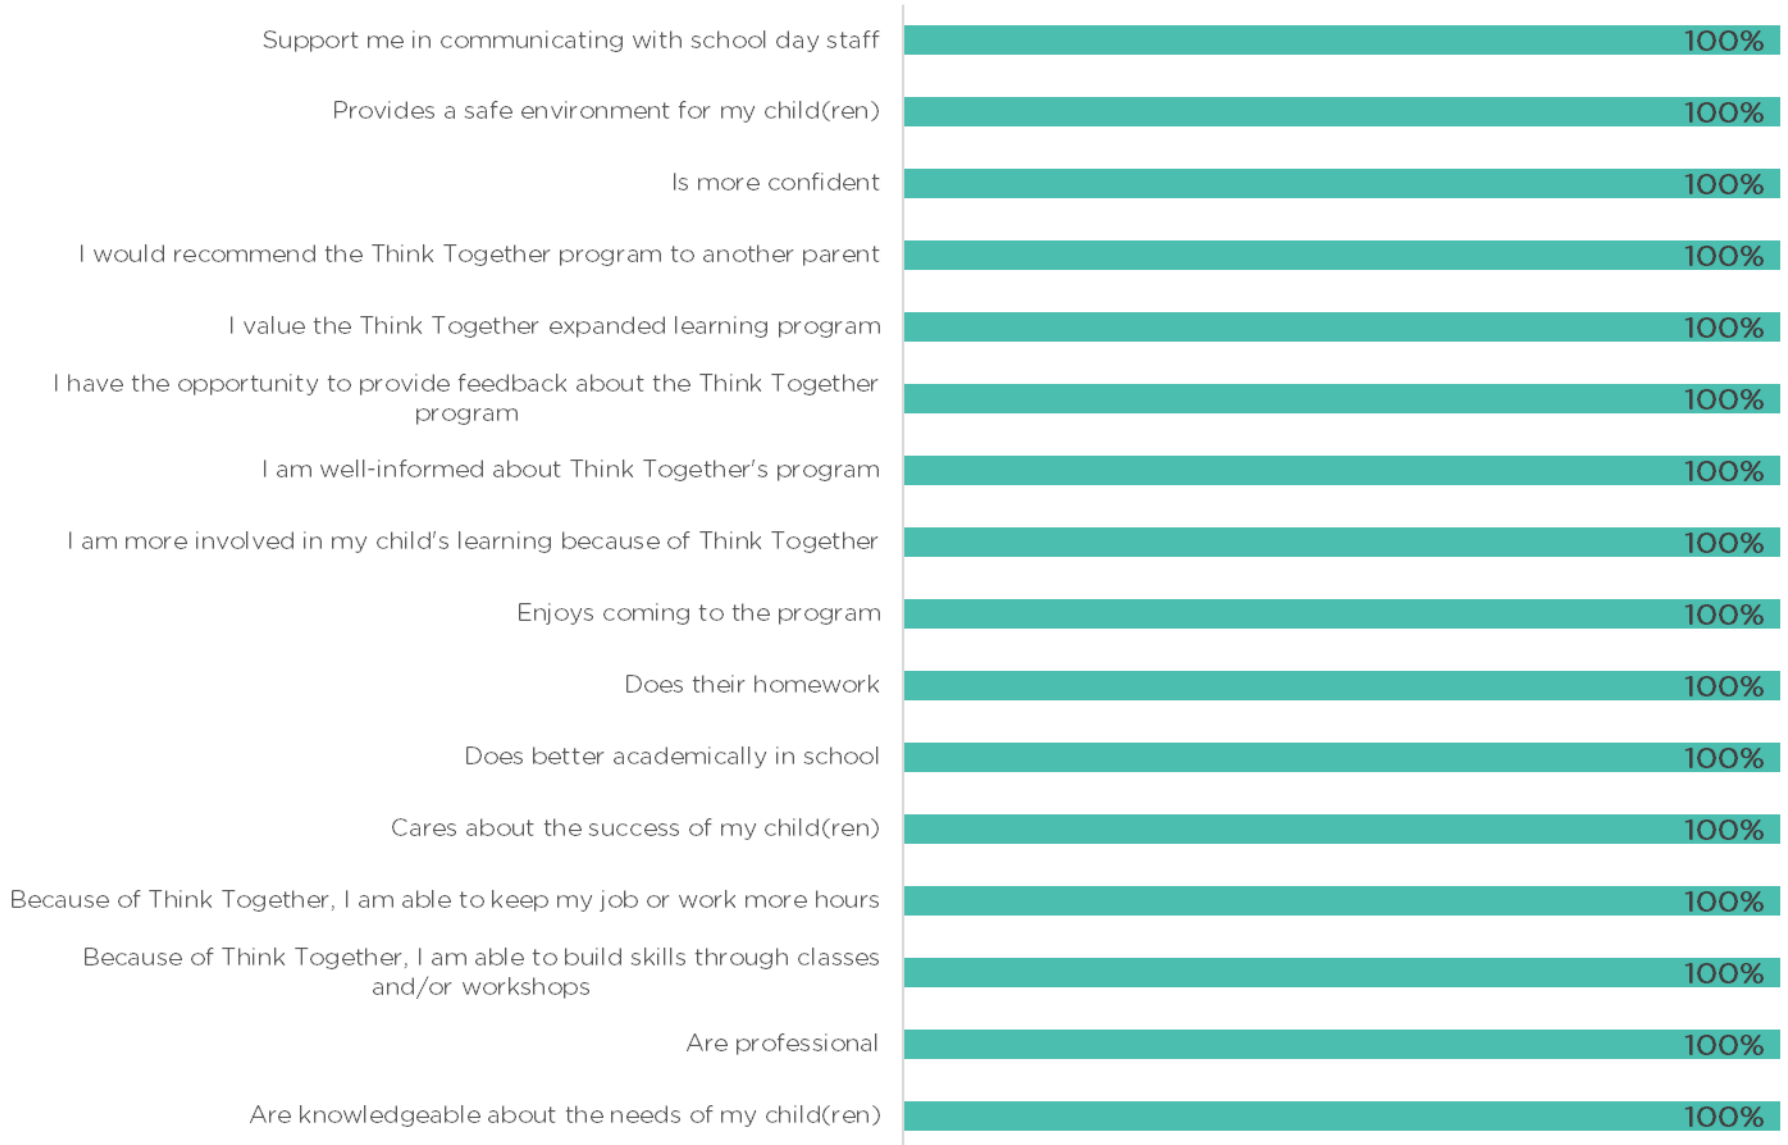

2021-2022 Center MS Student Survey by Domain ((All))

2021-22 Center MS Family Survey by Question Topic ((All))

2021-22 Center MS Family Survey by Subdomain ((All))

2021-2022 Murray ES Student Survey by Domain ((All))