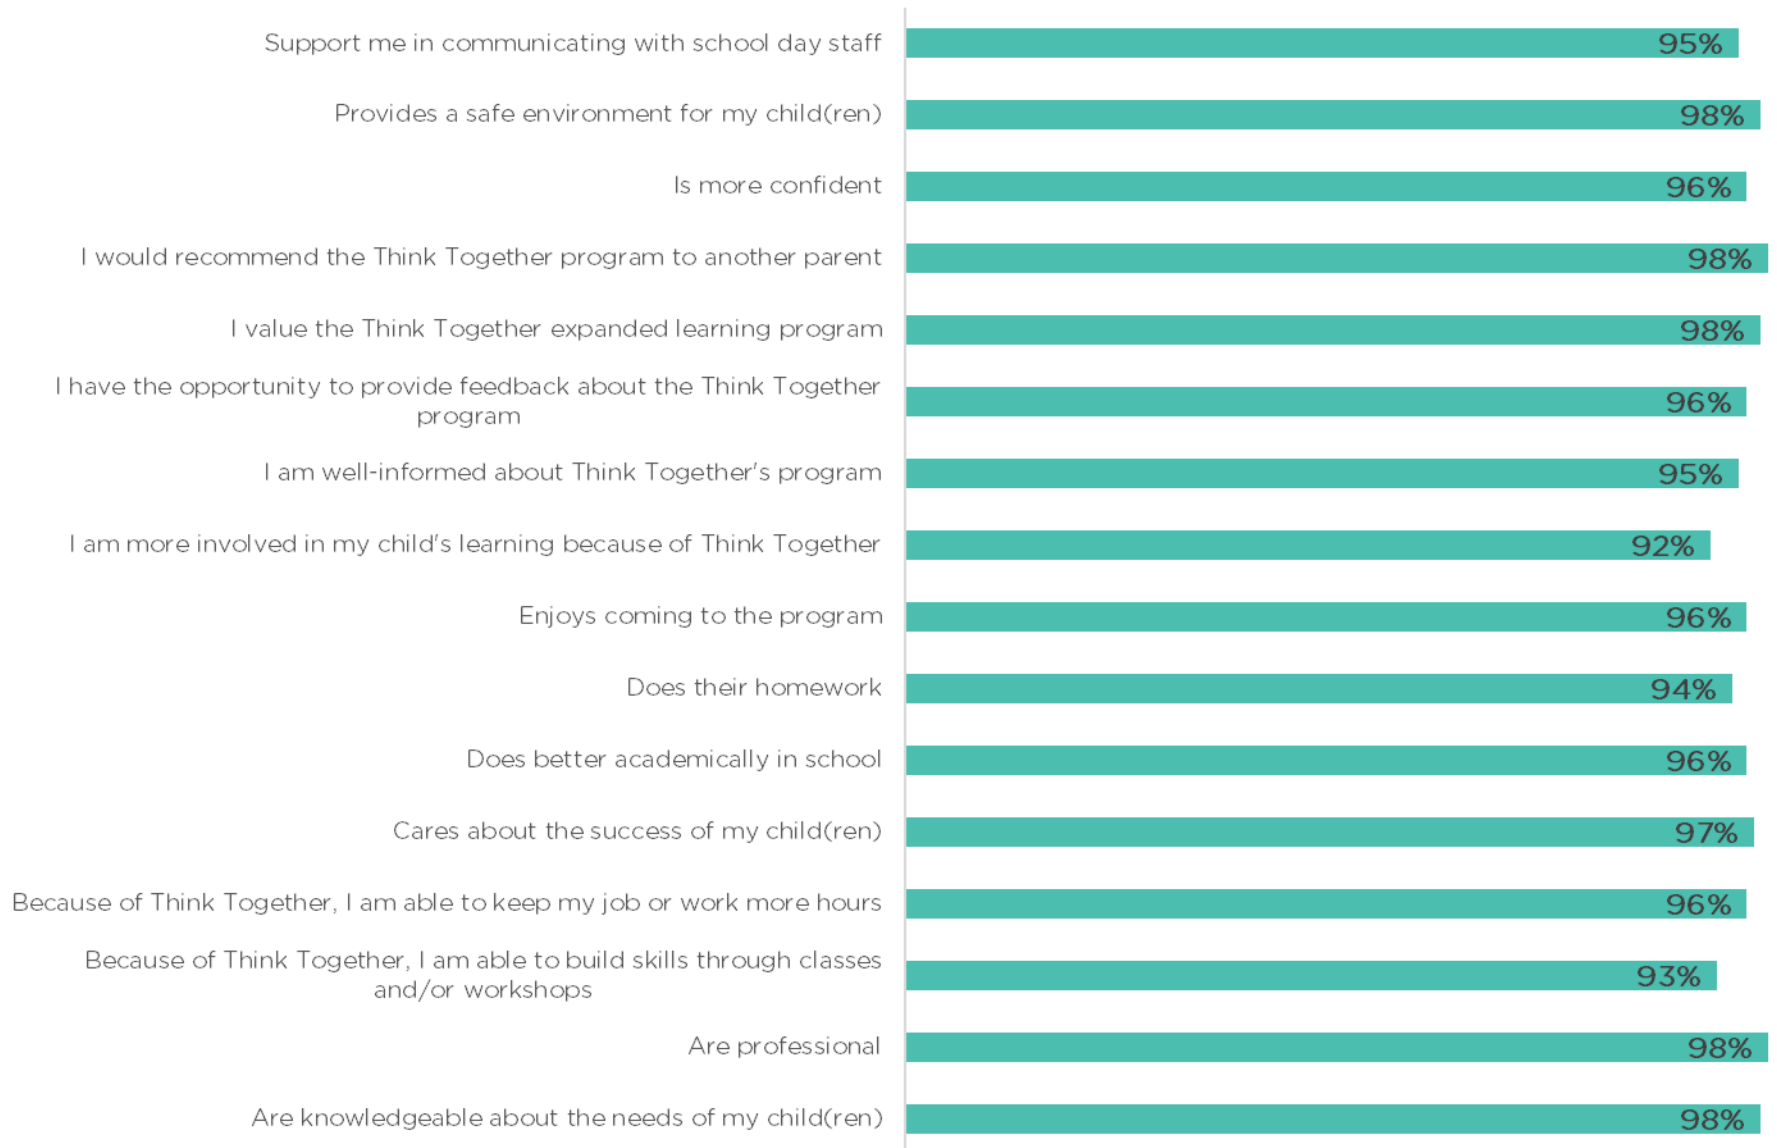

2021-22 Murray ES Family Survey by Subdomain ((All))