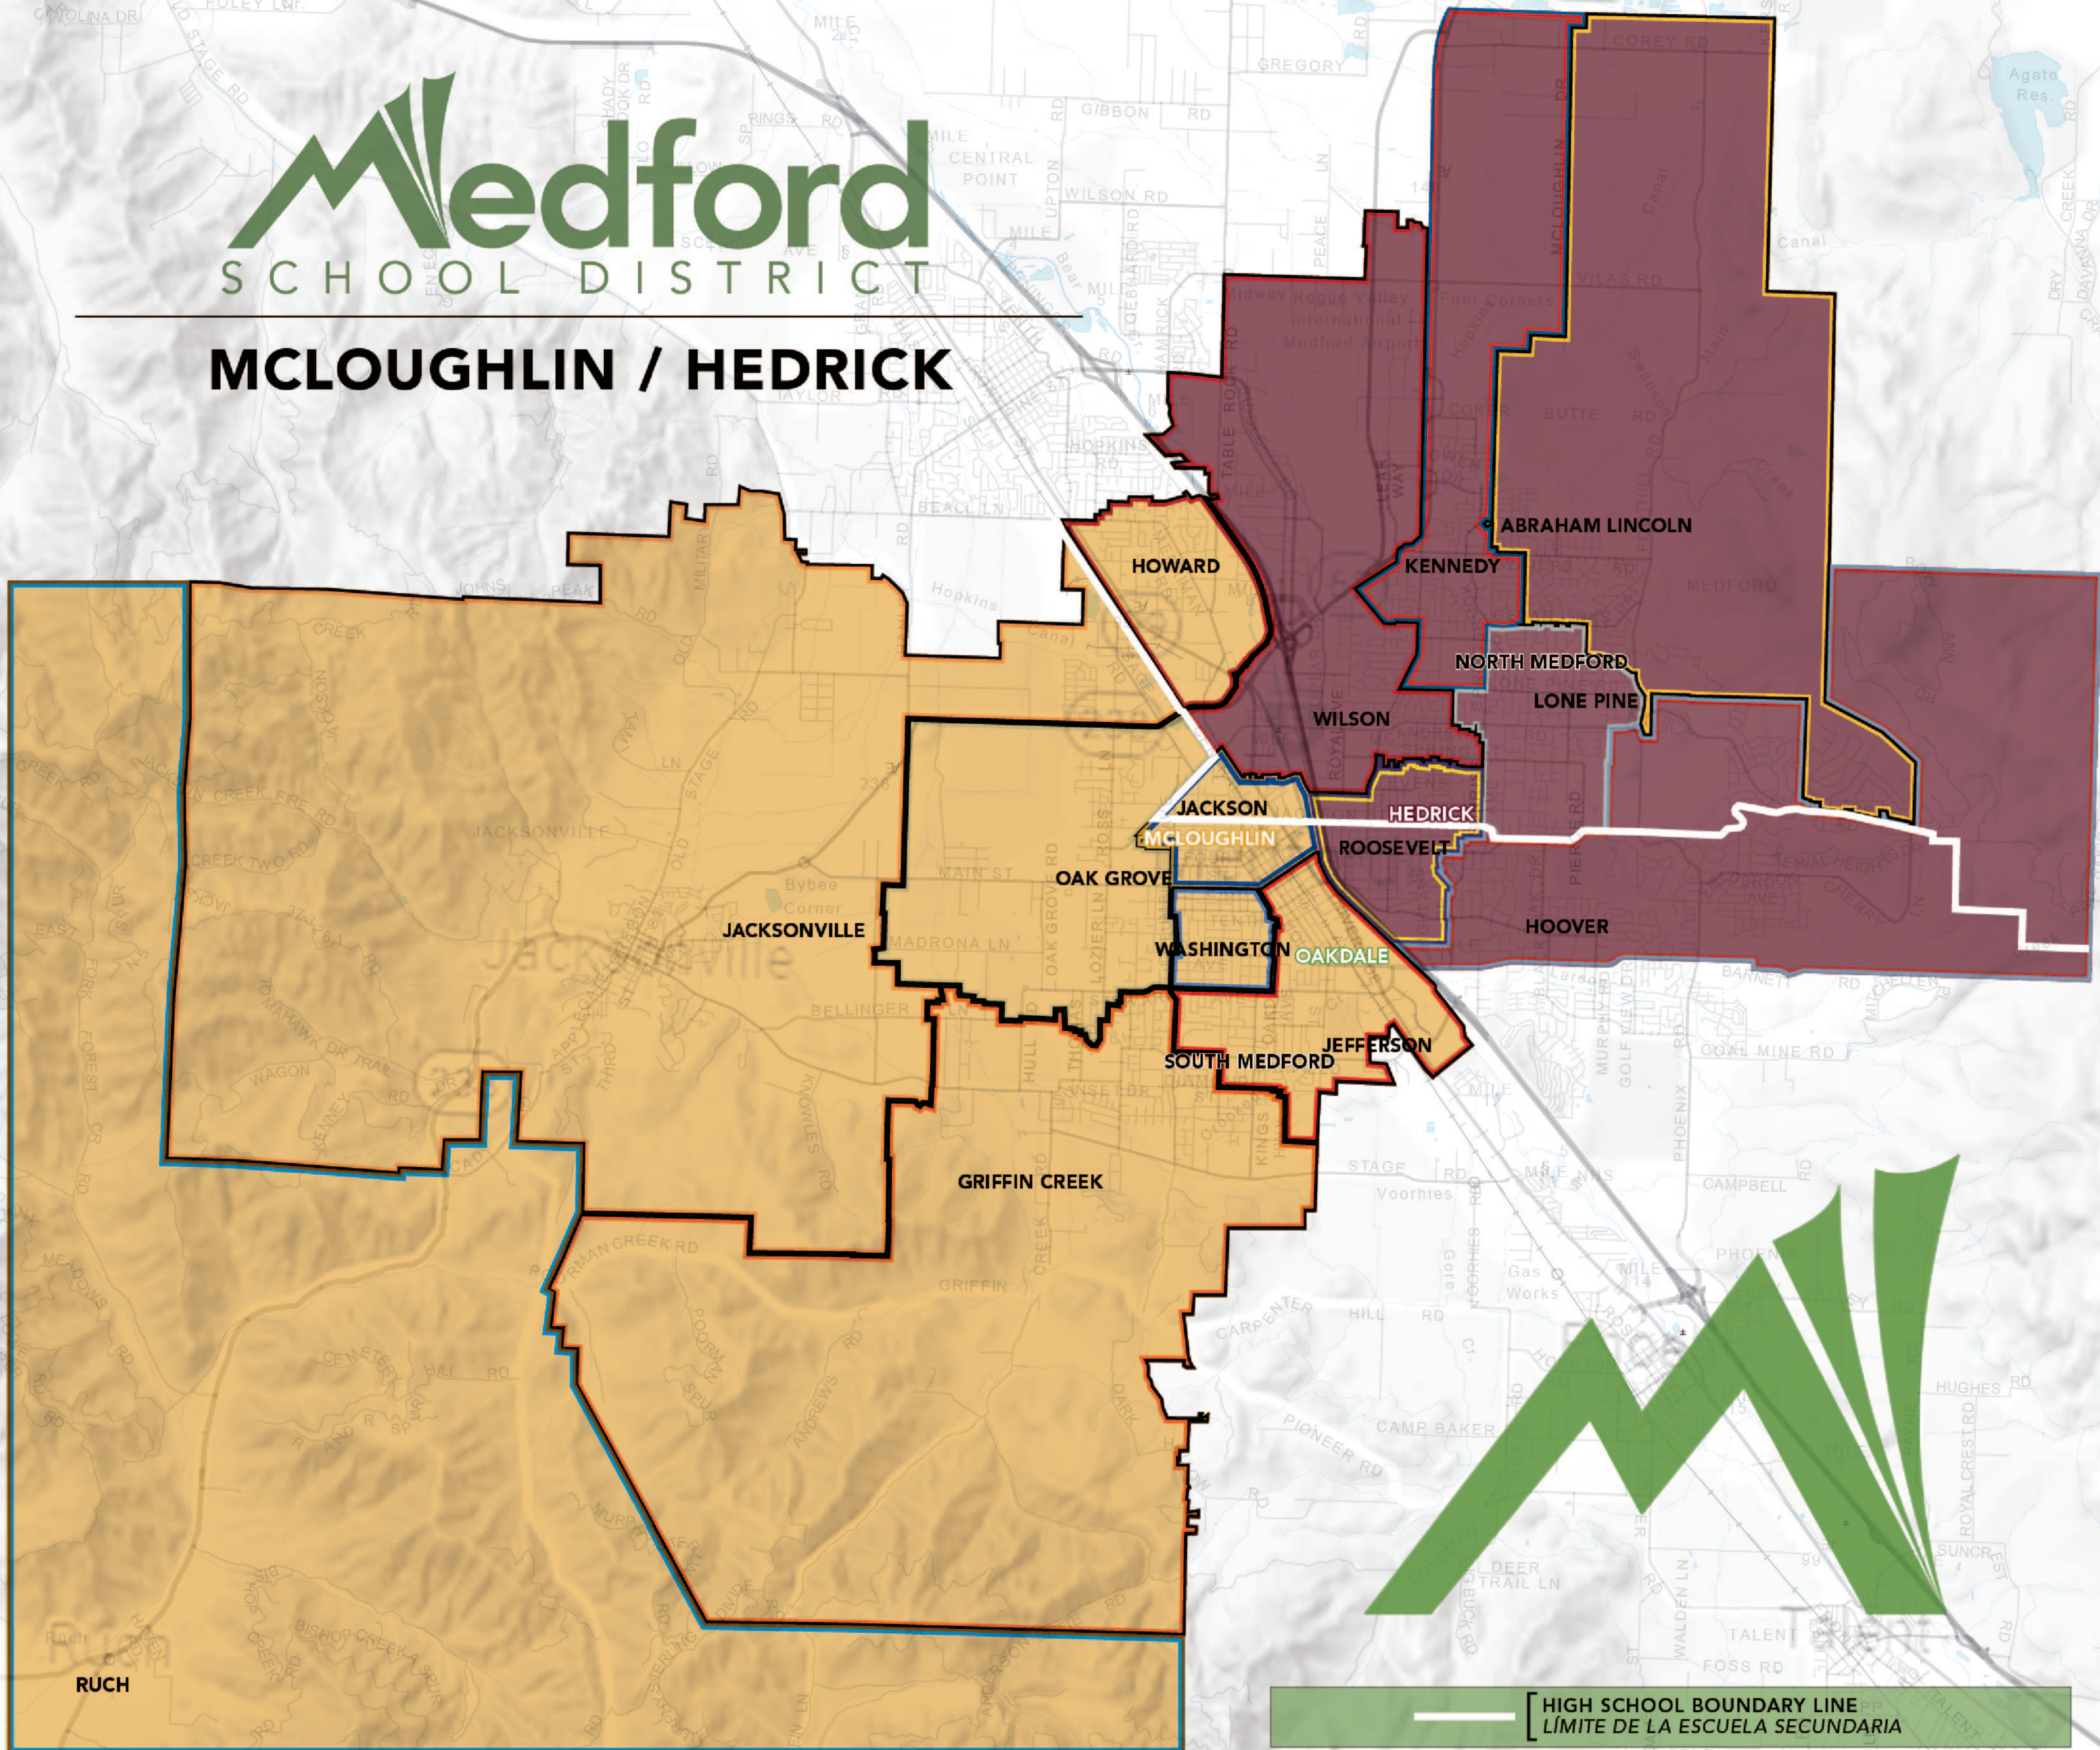

Medford

SCHOOL DISTRICT

MCLOUGHLIN / HEDRICK

— HIGH SCHOOL BOUNDARY LINE
— LÍMITE DE LA ESCUELA SECUNDARIA

DEMOGRAPHICS

*BASED ON CURRENT MIDDLE SCHOOL ENROLLMENT. CURRENT

HEDRICK

MCLOUGHLIN

CURRENT

POPULATION

CURRENT SCHOOL

Current 4,5,6 by Address

HEDRICK

Abraham Lincoln	215
Hoover	276
Kennedy	200
Lone Pine	248
Roosevelt	150
Wilson	217
TOTAL	1306

MCLOUGHLIN

Griffin Creek	255
Howard	188
Jackson	141
Jacksonville	133
Jefferson	185
Oak Grove	243
Washington	153
TOTAL	1298
Ruch*	76
Total w/Ruch	1374

CURRENT SCHOOL

Current 4,5,6 by Address

HEDRICK

Abraham Lincoln	215
Hoover	276
Kennedy	200
Lone Pine	248
Roosevelt	150
Wilson	217
TOTAL	1306

MCLOUGHLIN

Griffin Creek	255
Howard	188
Jackson	141
Jacksonville	133
Jefferson	185
Oak Grove	243
Washington	153
TOTAL	1298
Ruch*	76
Total w/Ruch	1374