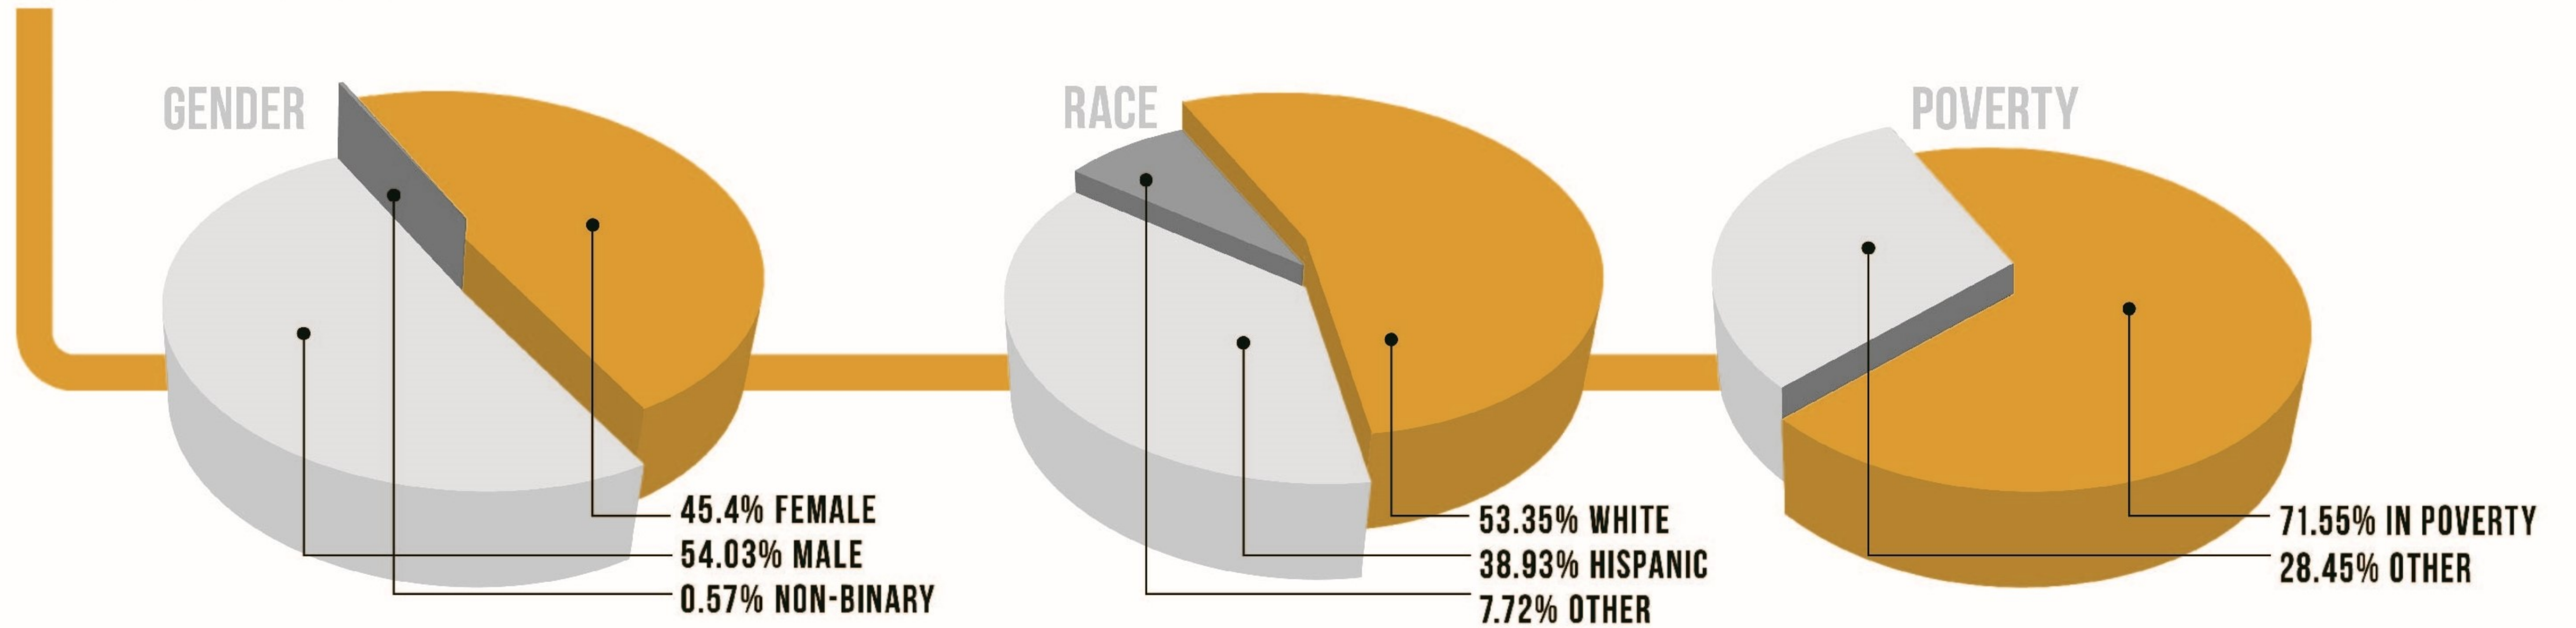

Medford

SCHOOL DISTRICT

MCLOUGHLIN / HEDRICK

— HIGH SCHOOL BOUNDARY LINE
— LÍMITE DE LA ESCUELA SECUNDARIA

DEMOGRAPHICS

*BASED ON CURRENT MIDDLE SCHOOL ENROLLMENT. CURRENT

HEDRICK

MCLOUGHLIN

CURRENT

POPULATION

CURRENT SCHOOL

Current 4,5,6 by Address

HEDRICK

Abraham Lincoln	215
Hoover	276
Kennedy	200
Lone Pine	248
Roosevelt	150
Wilson	217
TOTAL	1306

MCLOUGHLIN

Griffin Creek	255
Howard	188
Jackson	141
Jacksonville	133
Jefferson	185
Oak Grove	243
Washington	153
TOTAL	1298
Ruch*	76
Total w/Ruch	1374

TOTAL 4,5,6

2,680

DATOS DEMOGRÁFICOS

*BASADO EN LA INSCRIPCIÓN ACTUAL EN LA ESCUELA INTERMEDIA CURRENT

HEDRICK

MCLOUGHLIN

ACTUAL

POBLACIÓN