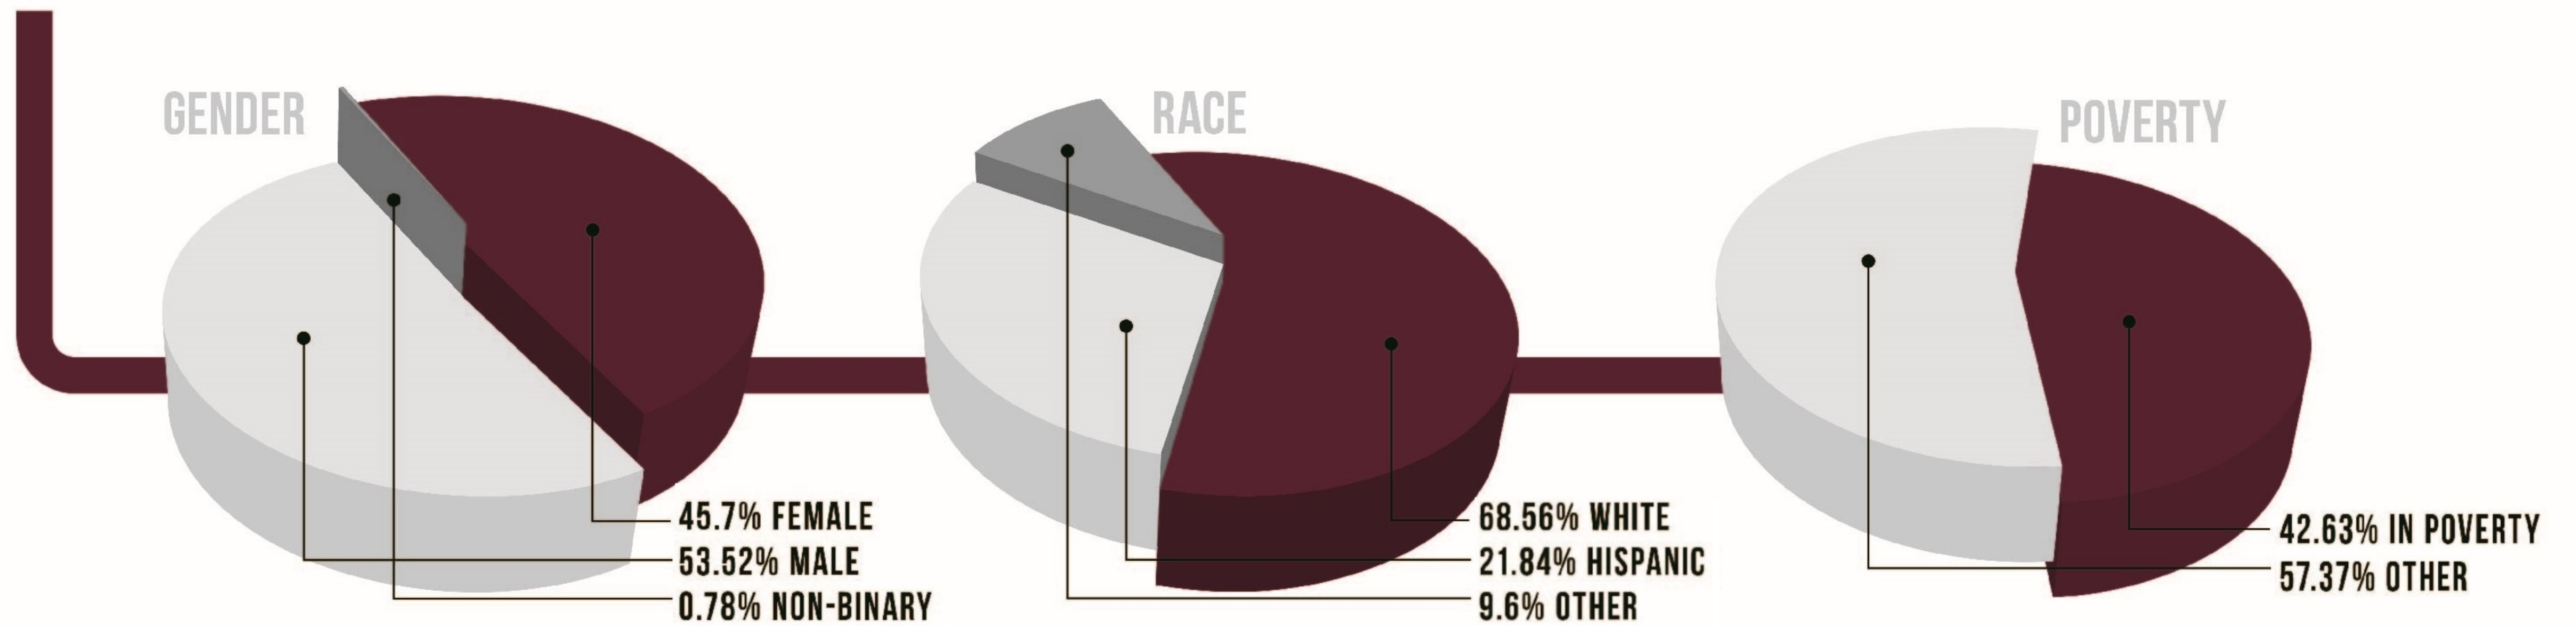

Medford

SCHOOL DISTRICT

MCLOUGHLIN / HEDRICK

— HIGH SCHOOL BOUNDARY LINE
— LÍMITE DE LA ESCUELA SECUNDARIA

DEMOGRAPHICS

*BASED ON CURRENT MIDDLE SCHOOL ENROLLMENT. CURRENT

HEDRICK

MCLOUGHLIN

CURRENT

POPULATION

CURRENT SCHOOL

Current 4,5,6 by Address

HEDRICK

Abraham Lincoln	215
Hoover	276
Kennedy	200
Lone Pine	248
Roosevelt	150
Wilson	217
TOTAL	1306

MCLOUGHLIN

Griffin Creek	255
Howard	188
Jackson	141
Jacksonville	133
Jefferson	185
Oak Grove	243
Washington	153
TOTAL	1298
Ruch*	76
Total w/Ruch	1374

TOTAL 4,5,6

2,680

DATOS DEMOGRÁFICOS

*BASADO EN LA INSCRIPCIÓN ACTUAL EN LA ESCUELA INTERMEDIA CURRENT

HEDRICK

MCLOUGHLIN

ACTUAL

POBLACIÓN