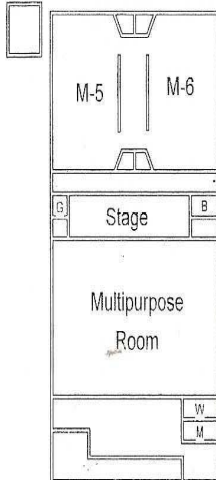

SINALOA MIDDLE SCHOOL

PARKS & REC

SINALOA MIDDLE SCHOOL
 601 Royal Avenue
 Simi Valley, CA 93065
 Tel: 520-6830