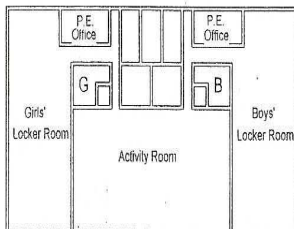

SINALOA MIDDLE SCHOOL

PARKS & REC

SINALOA MIDDLE SCHOOL
 601 Royal Avenue
 Simi Valley, CA 93065
 Tel: 520-6830