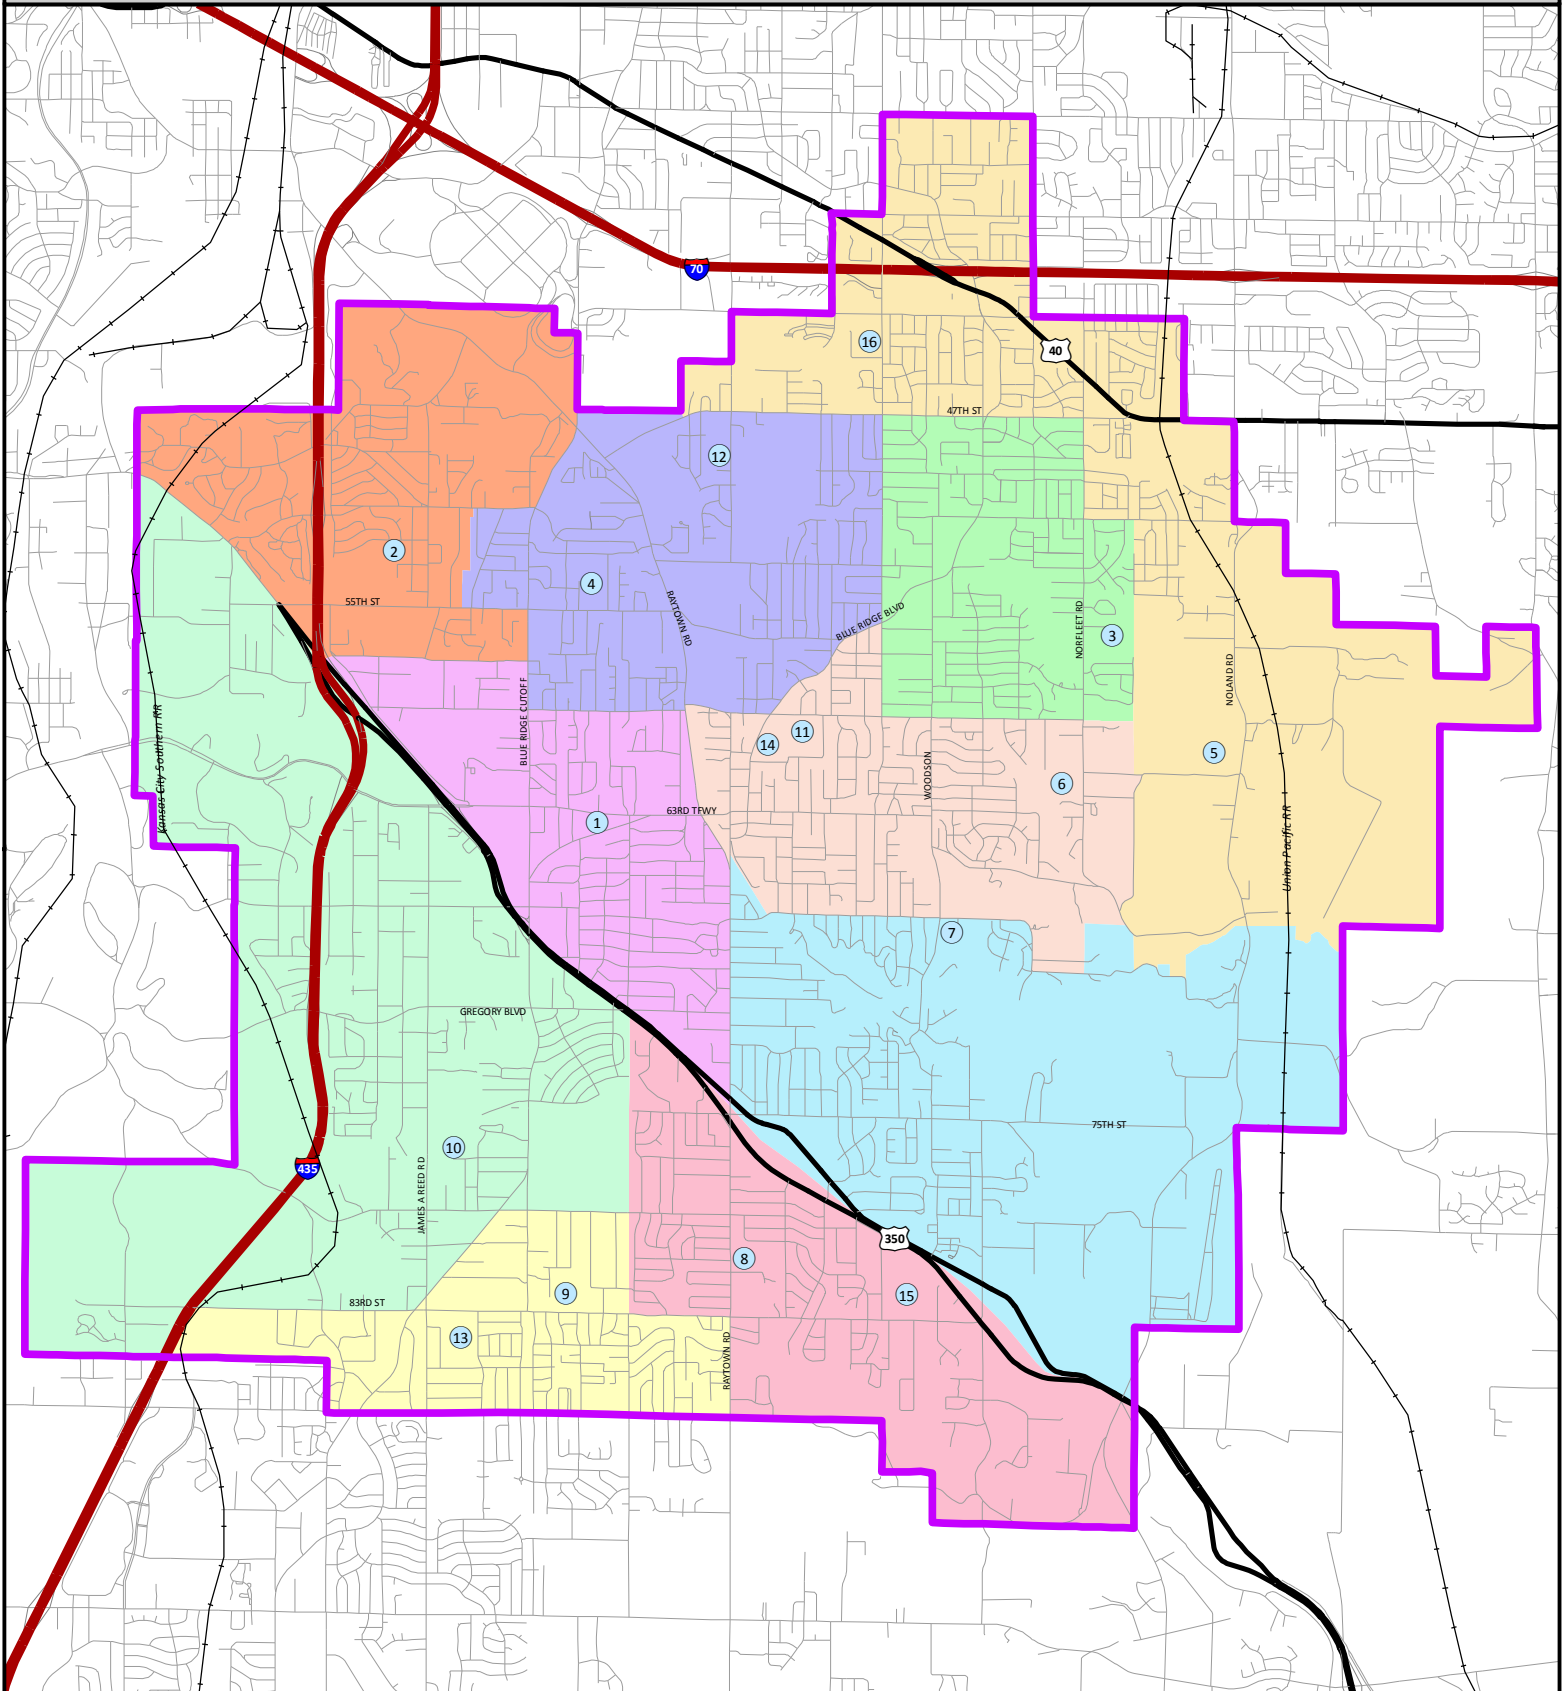

# Raytown School District - Elementary Attendance Areas

- |                             |                            |
|-----------------------------|----------------------------|
| 1 Blue Ridge Elementary     | 9 Spring Valley Elementary |
| 2 Eastwood Hills Elementary | 10 Westridge Elementary    |
| 3 Fleetridge Elementary     | 11 Raytown Central Middle  |
| 4 Laurel Hills Elementary   | 12 Raytown Middle          |
| 5 Little Blue Elementary    | 13 Raytown South Middle    |
| 6 Norfleet Elementary       | 14 Raytown High            |
| 7 Robinson Elementary       | 15 Raytown South High      |
| 8 Southwood Elementary      | 16 Northwood School        |

-  Schools
-  District Boundary

- |  |   |
|--|---|
|  BLUE RIDGE     |  NORFLEET      |
|  EASTWOOD HILLS |  ROBINSON      |
|  FLEETRIDGE     |  SOUTHWOOD     |
|  LAUREL HILLS   |  SPRING VALLEY |
|  LITTLE BLUE    |  WESTRIDGE     |