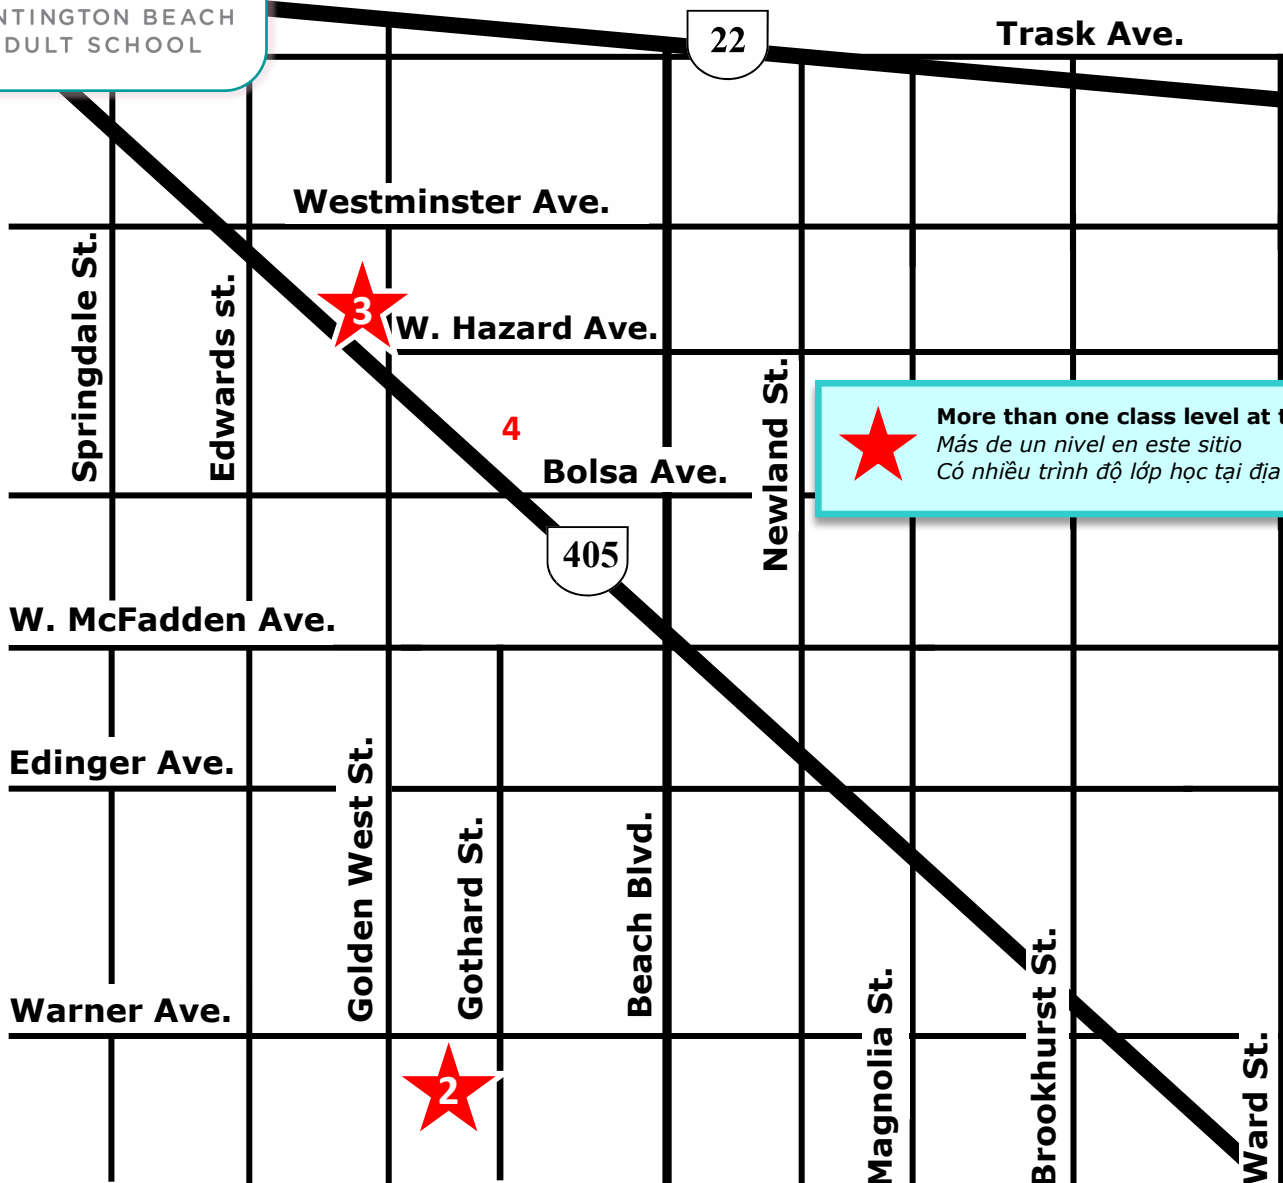

HUNTINGTON BEACH
ADULT SCHOOL

ESL CLASS LOCATIONS

More than one class level at this site
Más de un nivel en este sitio
Có nhiều trình độ lớp học tại địa điểm này