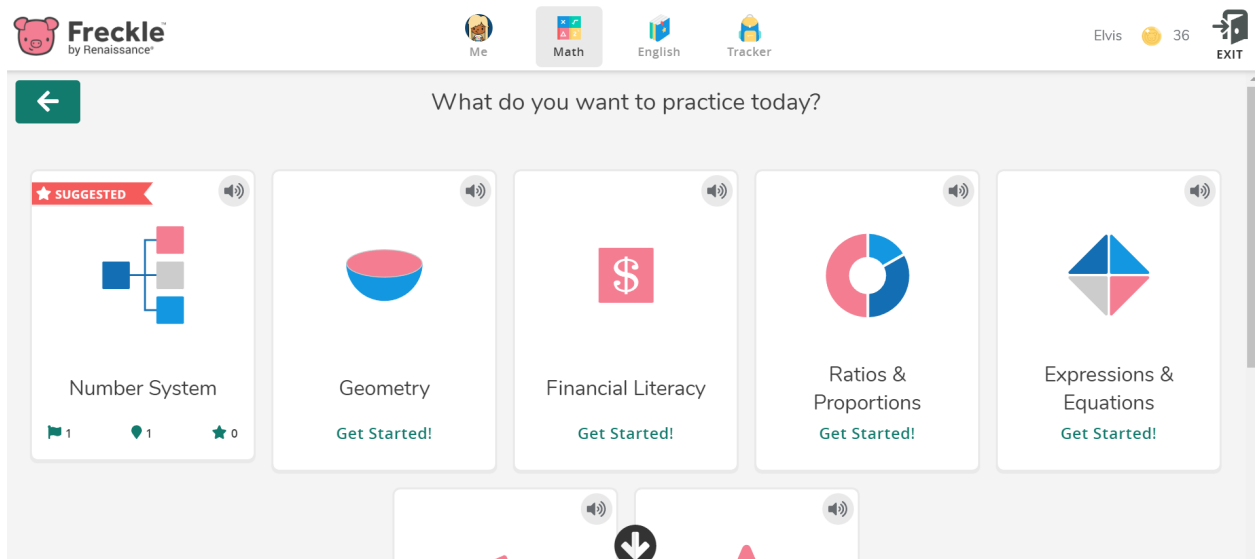

5. When the screen asks “Whose class are you practicing in right now?,” please choose **J. Bennett**

Bennett

6. You are now in the main Freckle Dashboard. To practice math, please select the “Math” icon on the top toolbar

7. Next, choose “Adaptive Math”

8. You will now see a variety of math topics to practice. Choose from any of the options, they each have about 10 questions. You can choose “View More Topics” on the bottom to see more choices. After you have practiced some, Freckle may suggest a topic next time you login, it will be starred as “Suggested.”