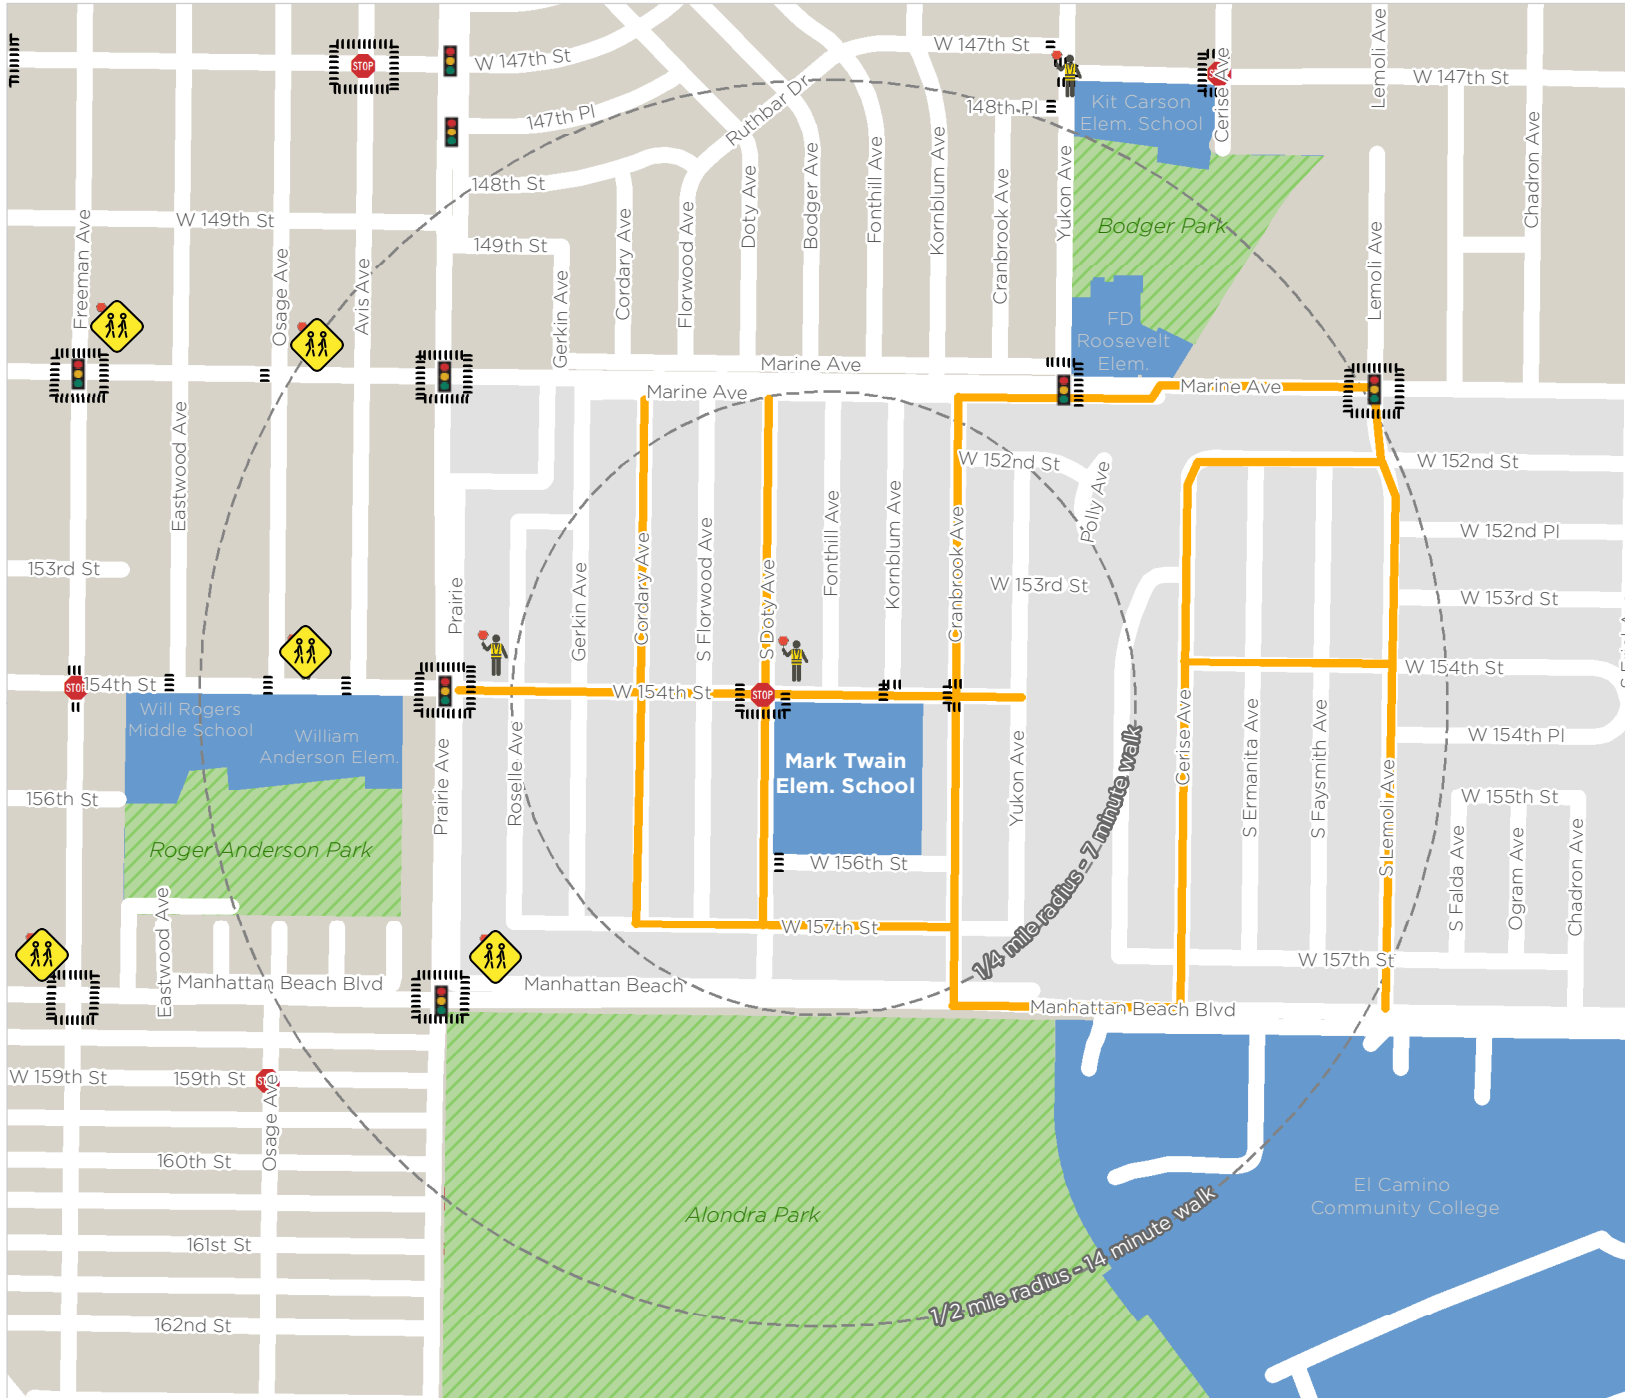

MARK TWAIN ELEMENTARY SCHOOL

Suggested Routes to School Map

Crossing Guards are no longer provided by the City of Lawndale. LA County provides crossing guards in unincorporated areas.

How to Use This Map

This map is intended to encourage adults and students to walk to school. Adults are responsible for choosing the best route based on their knowledge of the area and skill level of their student.

Why Walk To School?

- To get exercise!
- To see friends & neighbors!
- To improve air quality!
- To create safer streets!

Legend

- Former City Crossing Guard
- Crossing Guard
- Traffic Signal
- All-Way Stop
- Suggested Route
- Crosswalk
- School Campus
- Enrollment Area
- Parks/Open Space

This map is intended for informational purposes only. The City of Lawndale and local school district does not guarantee the safety of these routes or persons utilizing them, and assumes no responsibility or liability therefore.