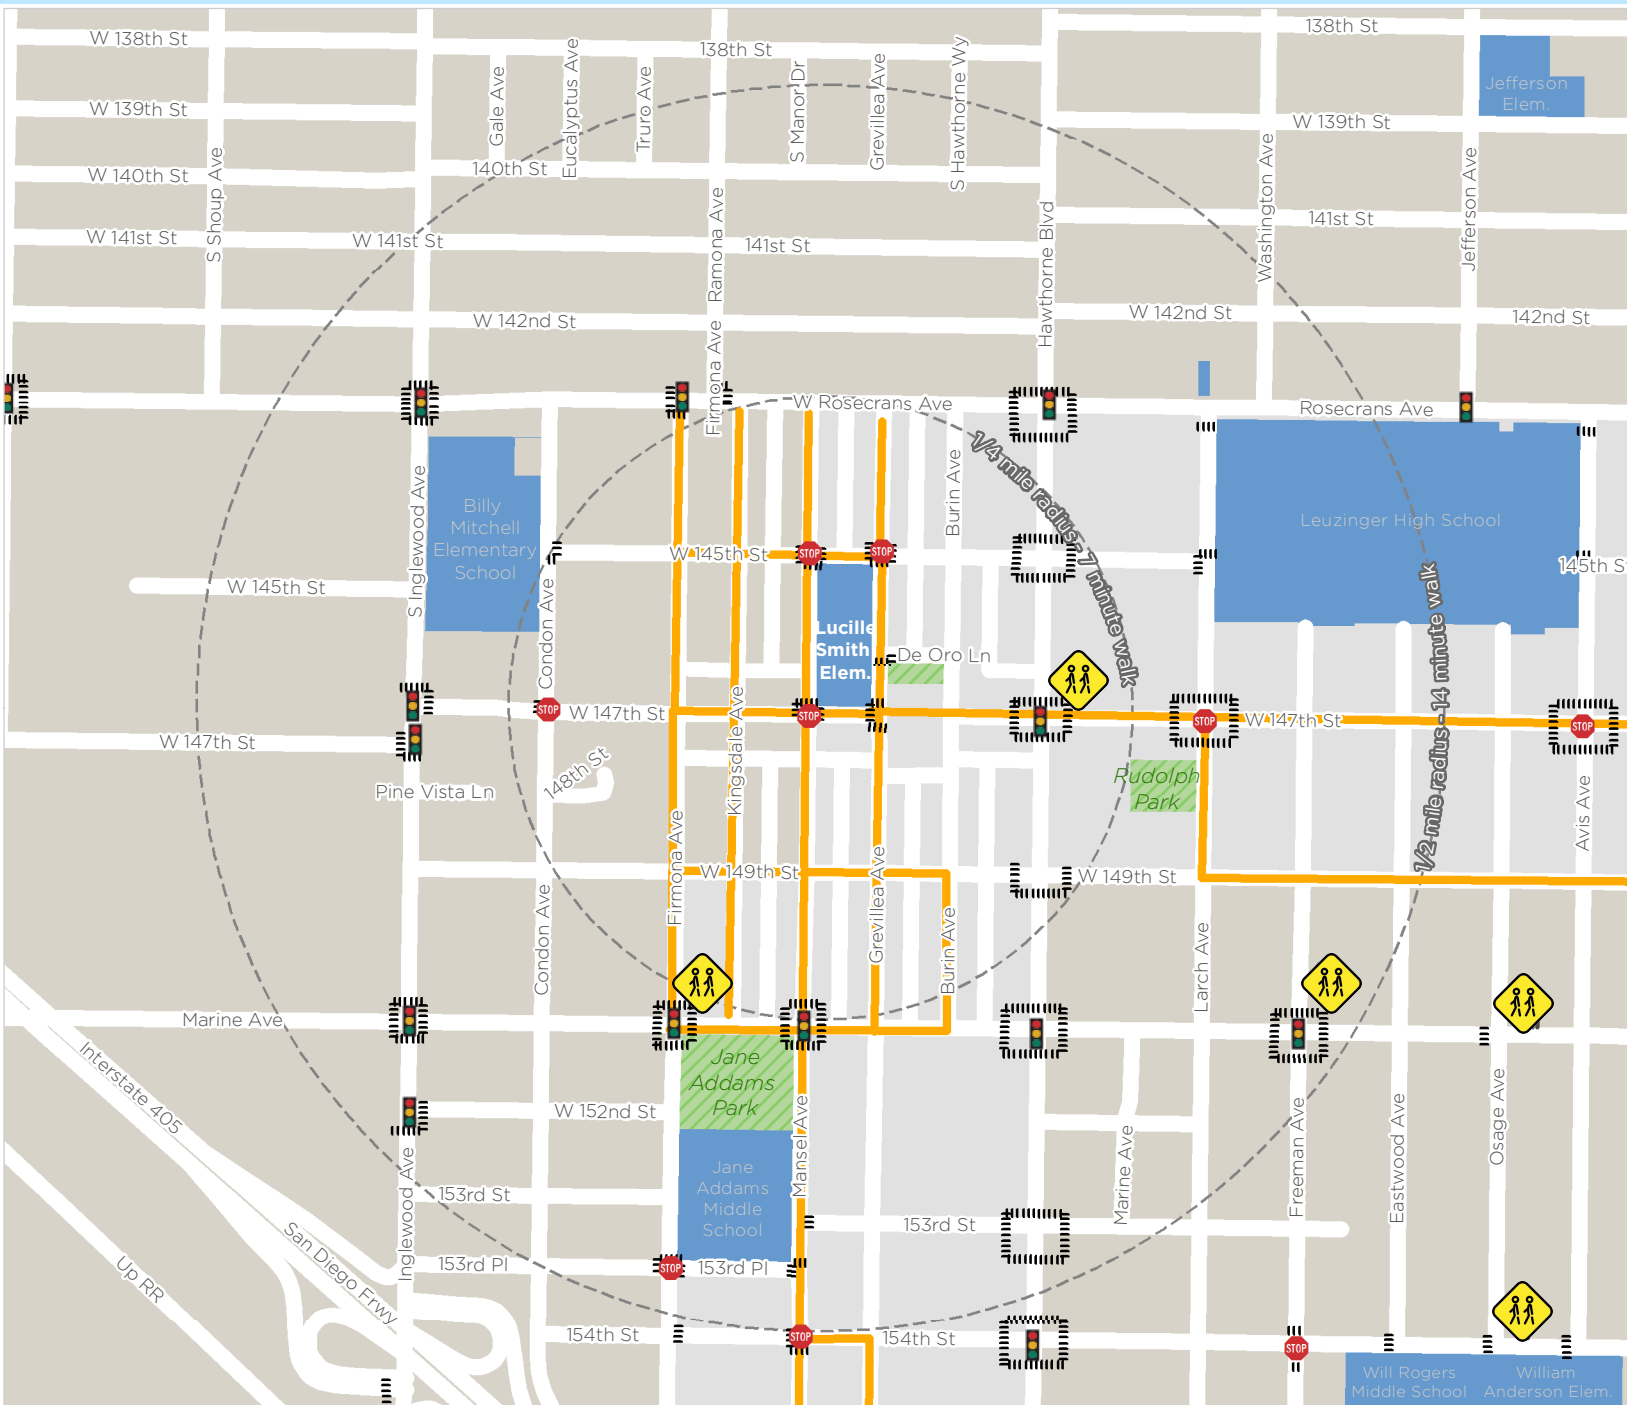

LUCILLE SMITH ELEMENTARY SCHOOL

Suggested Routes to School Map

Crossing Guards are no longer provided by the City of Lawndale. LA County provides crossing guards in unincorporated areas

How to Use This Map

This map is intended to encourage adults and students to walk to school. Adults are responsible for choosing the best route based on their knowledge of the area and skill level of their student.

Why Walk To School?

- To get exercise!
- To see friends & neighbors!
- To improve air quality!
- To create safer streets!

Legend

- Former City Crossing Guard
- Crossing Guard
- Traffic Signal
- Suggested Route
- Crosswalk
- School Campus
- Enrollment Area
- Parks/Open Space

This map is intended for informational purposes only. The City of Lawndale and local school district does not guarantee the safety of these routes or persons utilizing them, and assumes no responsibility or liability therefore.