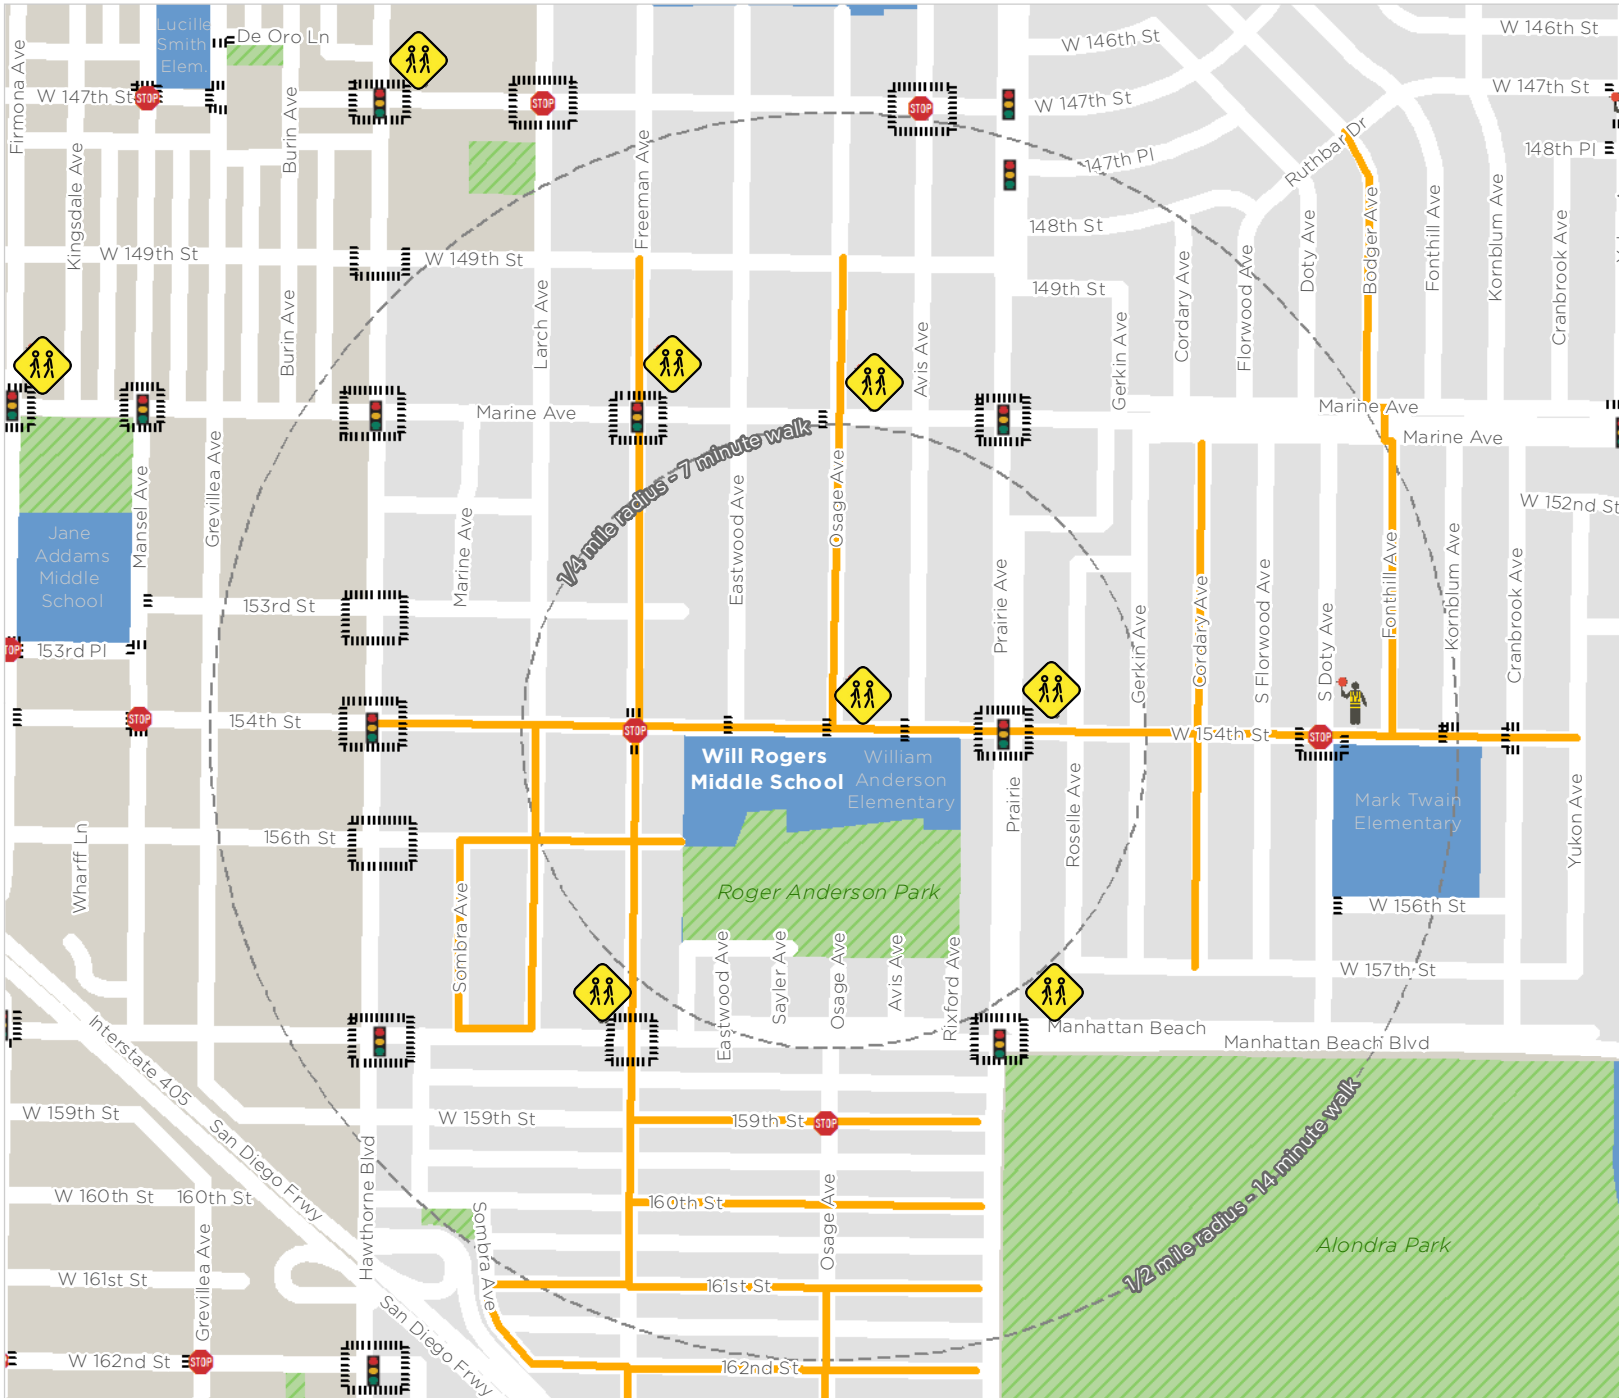

WILL ROGERS MIDDLE SCHOOL

Suggested Routes to School Map

Crossing Guards are no longer provided by the City of Lawndale. LA County provides crossing guards in unincorporated areas

How to Use This Map

This map is intended to encourage adults and students to walk to school. Adults are responsible for choosing the best route based on their knowledge of the area and skill level of their student.

Why Walk To School?

- To get exercise!
- To see friends & neighbors!
- To improve air quality!
- To create safer streets!

Legend

- Former City Crossing Guard
- Crossing Guard
- Traffic Signal
- All-Way Stop
- Suggested Route
- Crosswalk
- School Campus
- Enrollment Area
- Parks/Open Space

This map is intended for informational purposes only. The City of Lawndale and local school district does not guarantee the safety of these routes or persons utilizing them, and assumes no responsibility or liability therefore.