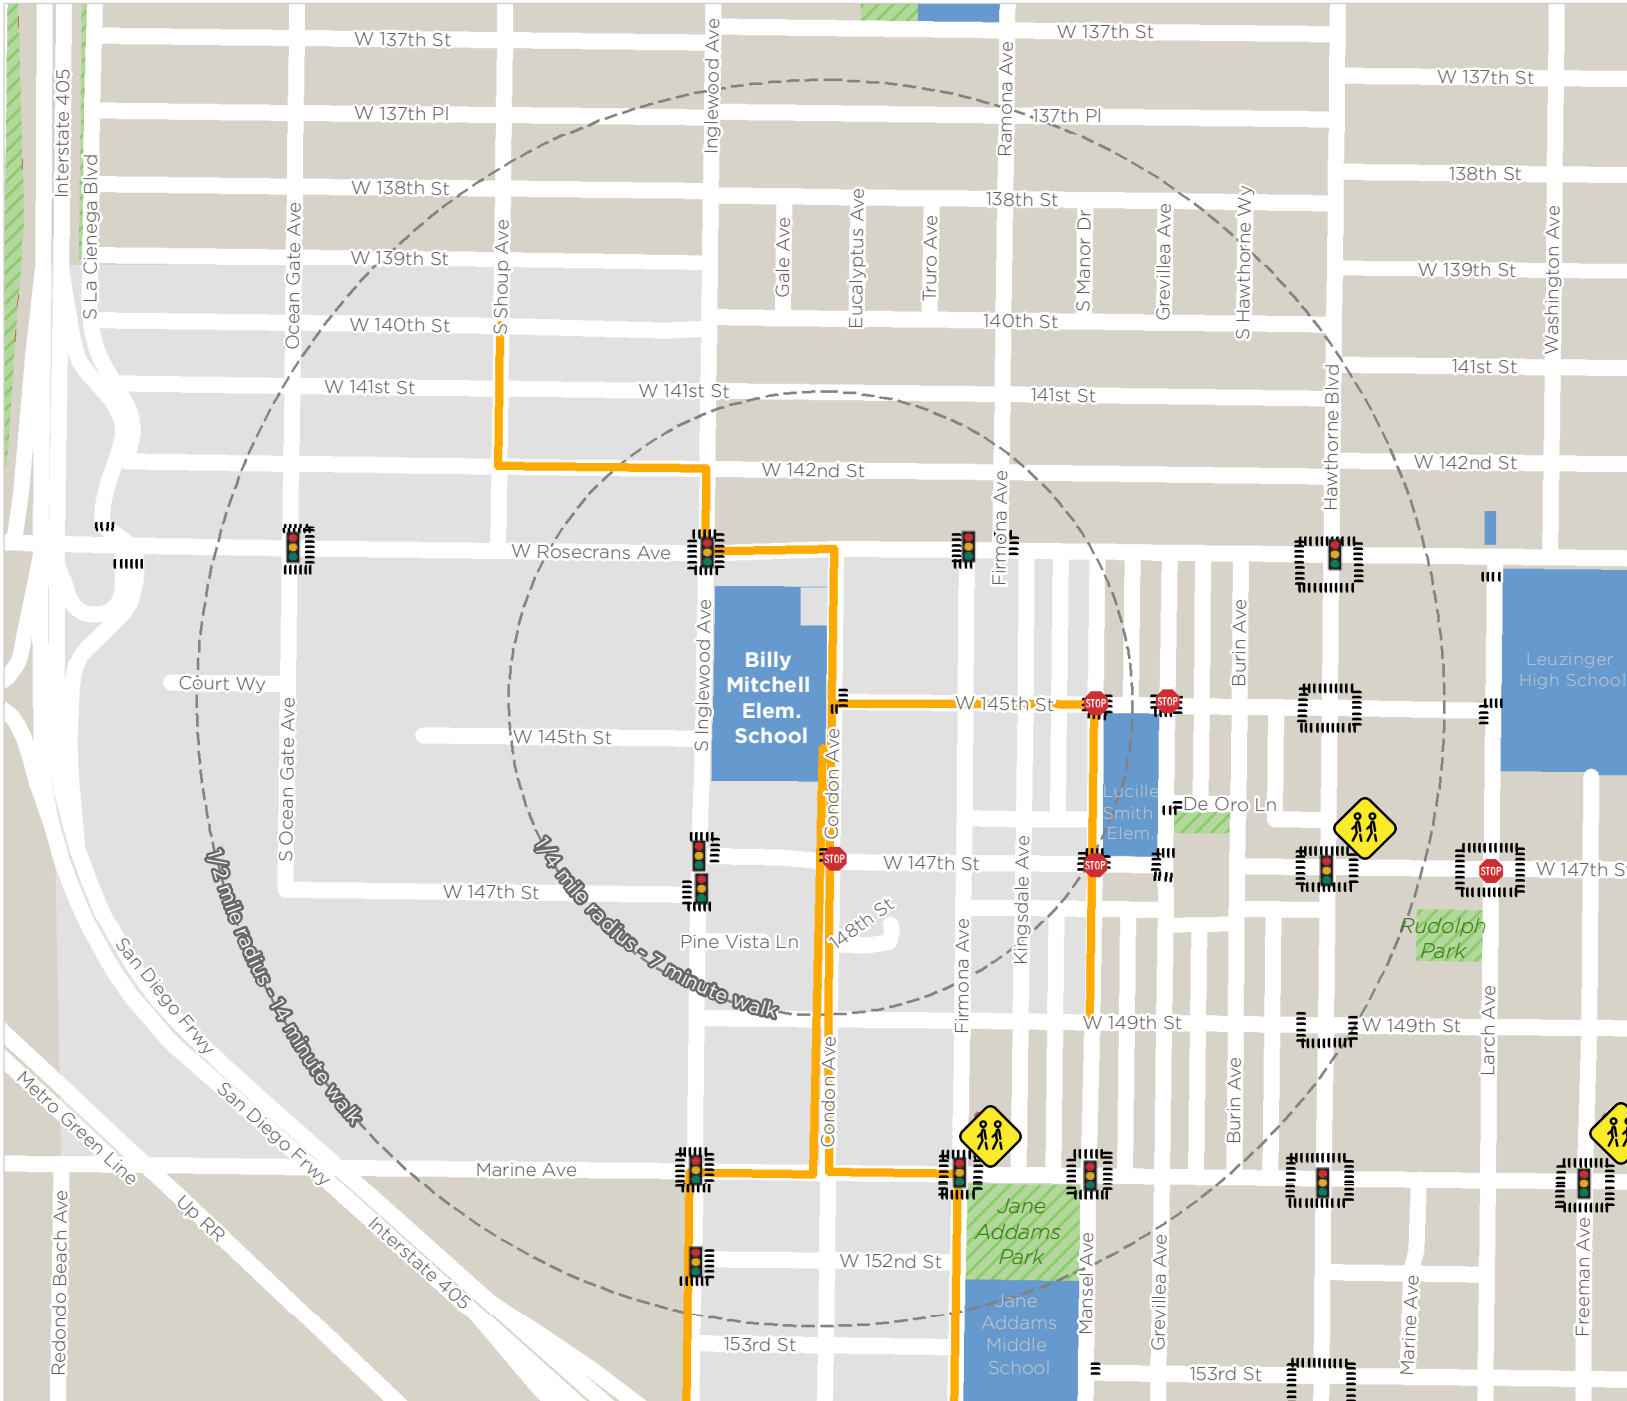

# BILLY MITCHELL ELEMENTARY SCHOOL

## Suggested Routes to School Map

Crossing Guards are no longer provided by the City of Lawndale. LA County provides crossing guards in unincorporated areas.

### How to Use This Map

This map is intended to encourage adults and students to walk to school. Adults are responsible for choosing the best route based on their knowledge of the area and skill level of their student.

### Legend

- Former City Crossing Guard
- Crossing Guard
- Traffic Signal
- All-Way Stop
- Suggested Route
- Crosswalk
- School Campus
- Enrollment Area
- Parks/Open Space

This map is intended for informational purposes only. The City of Lawndale and local school district does not guarantee the safety of these routes or persons utilizing them, and assumes no responsibility or liability therefore.