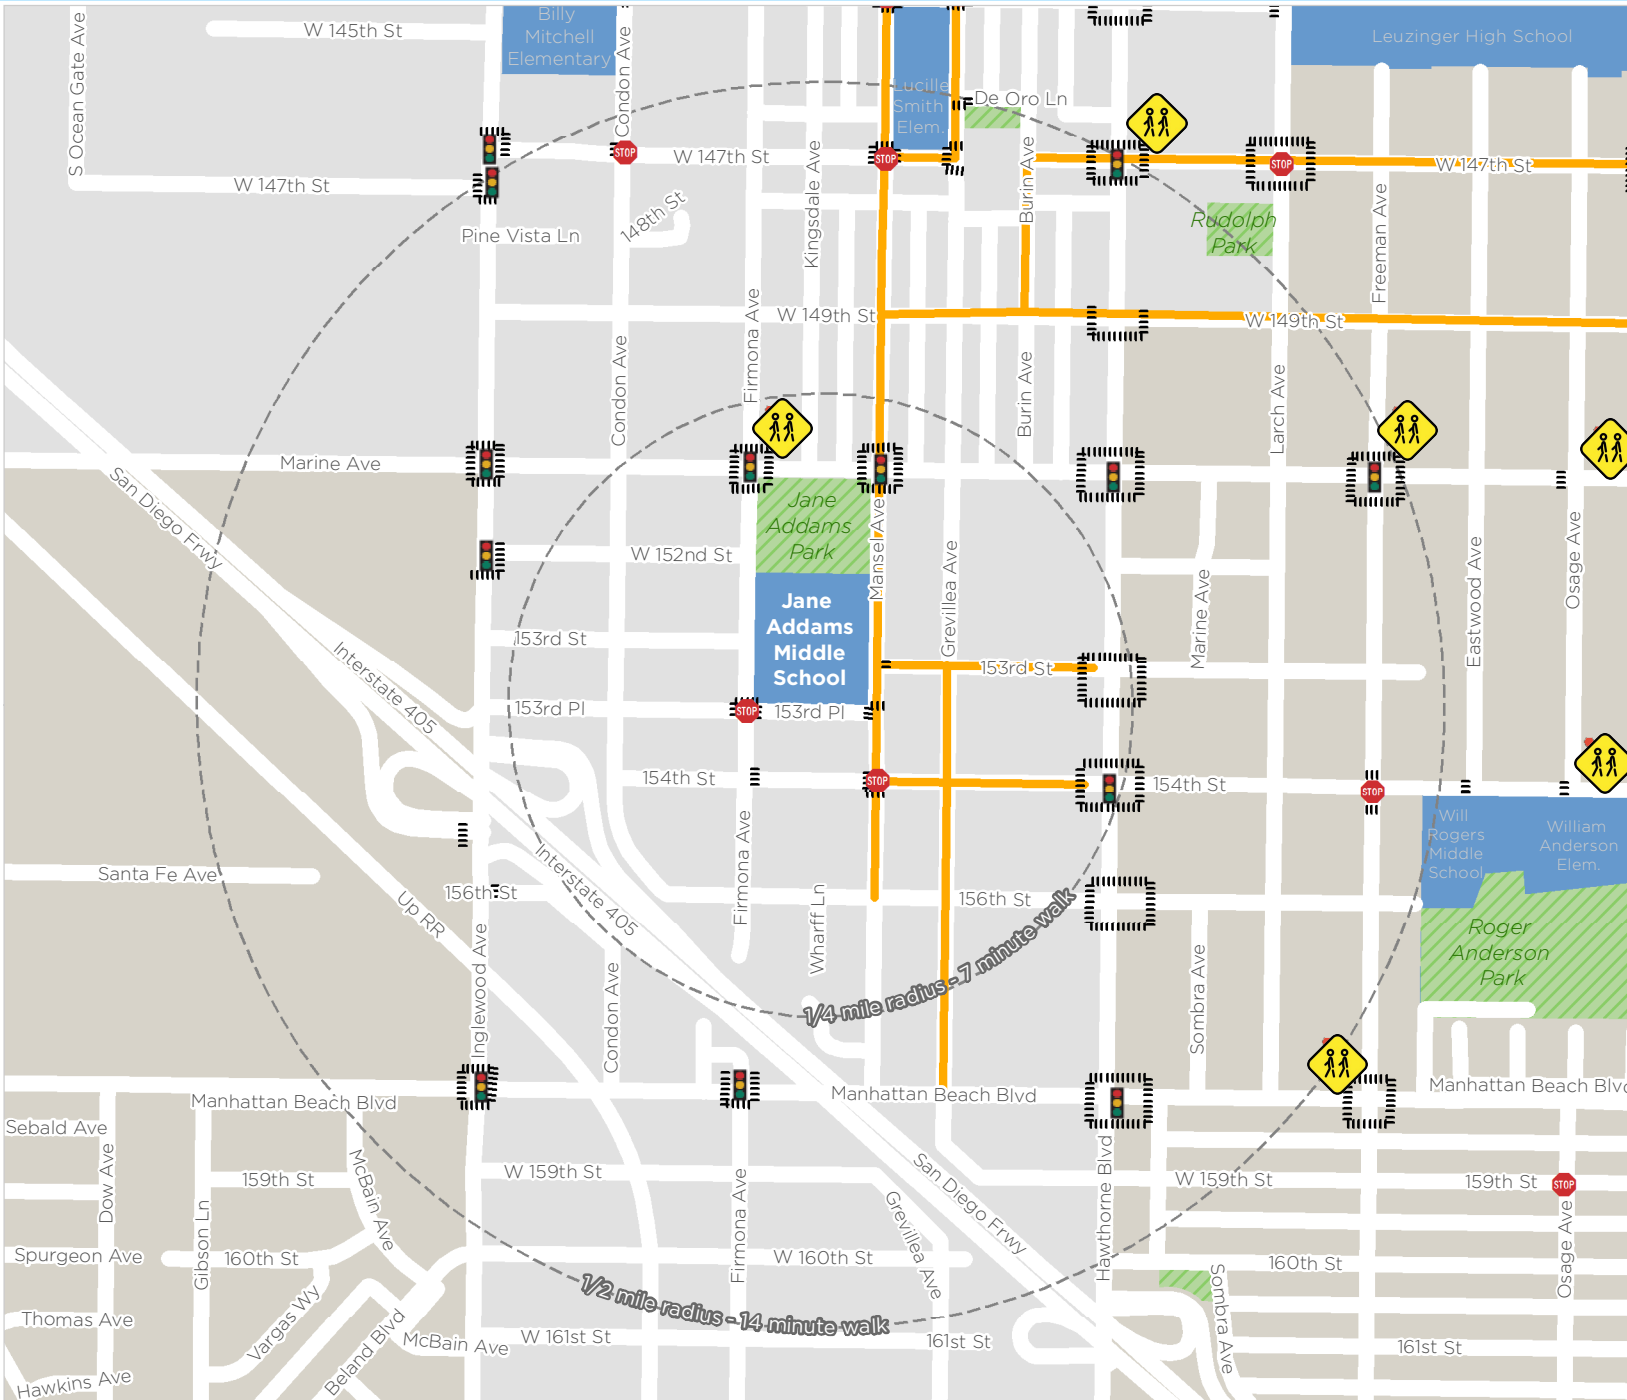

# JANE ADDAMS MIDDLE SCHOOL

## Suggested Routes to School Map

Crossing Guards are no longer provided by the City of Lawndale. LA County provides crossing guards in unincorporated areas.

### How to Use This Map

This map is intended to encourage adults and students to walk to school. Adults are responsible for choosing the best route based on their knowledge of the area and skill level of their student.

### Legend

- Former City Crossing Guard
- Crossing Guard
- Traffic Signal
- All-Way Stop
- Suggested Route
- Crosswalk
- School Campus
- Enrollment Area
- Parks/Open Space

This map is intended for informational purposes only. The City of Lawndale and local school district does not guarantee the safety of these routes or persons utilizing them, and assumes no responsibility or liability therefore.