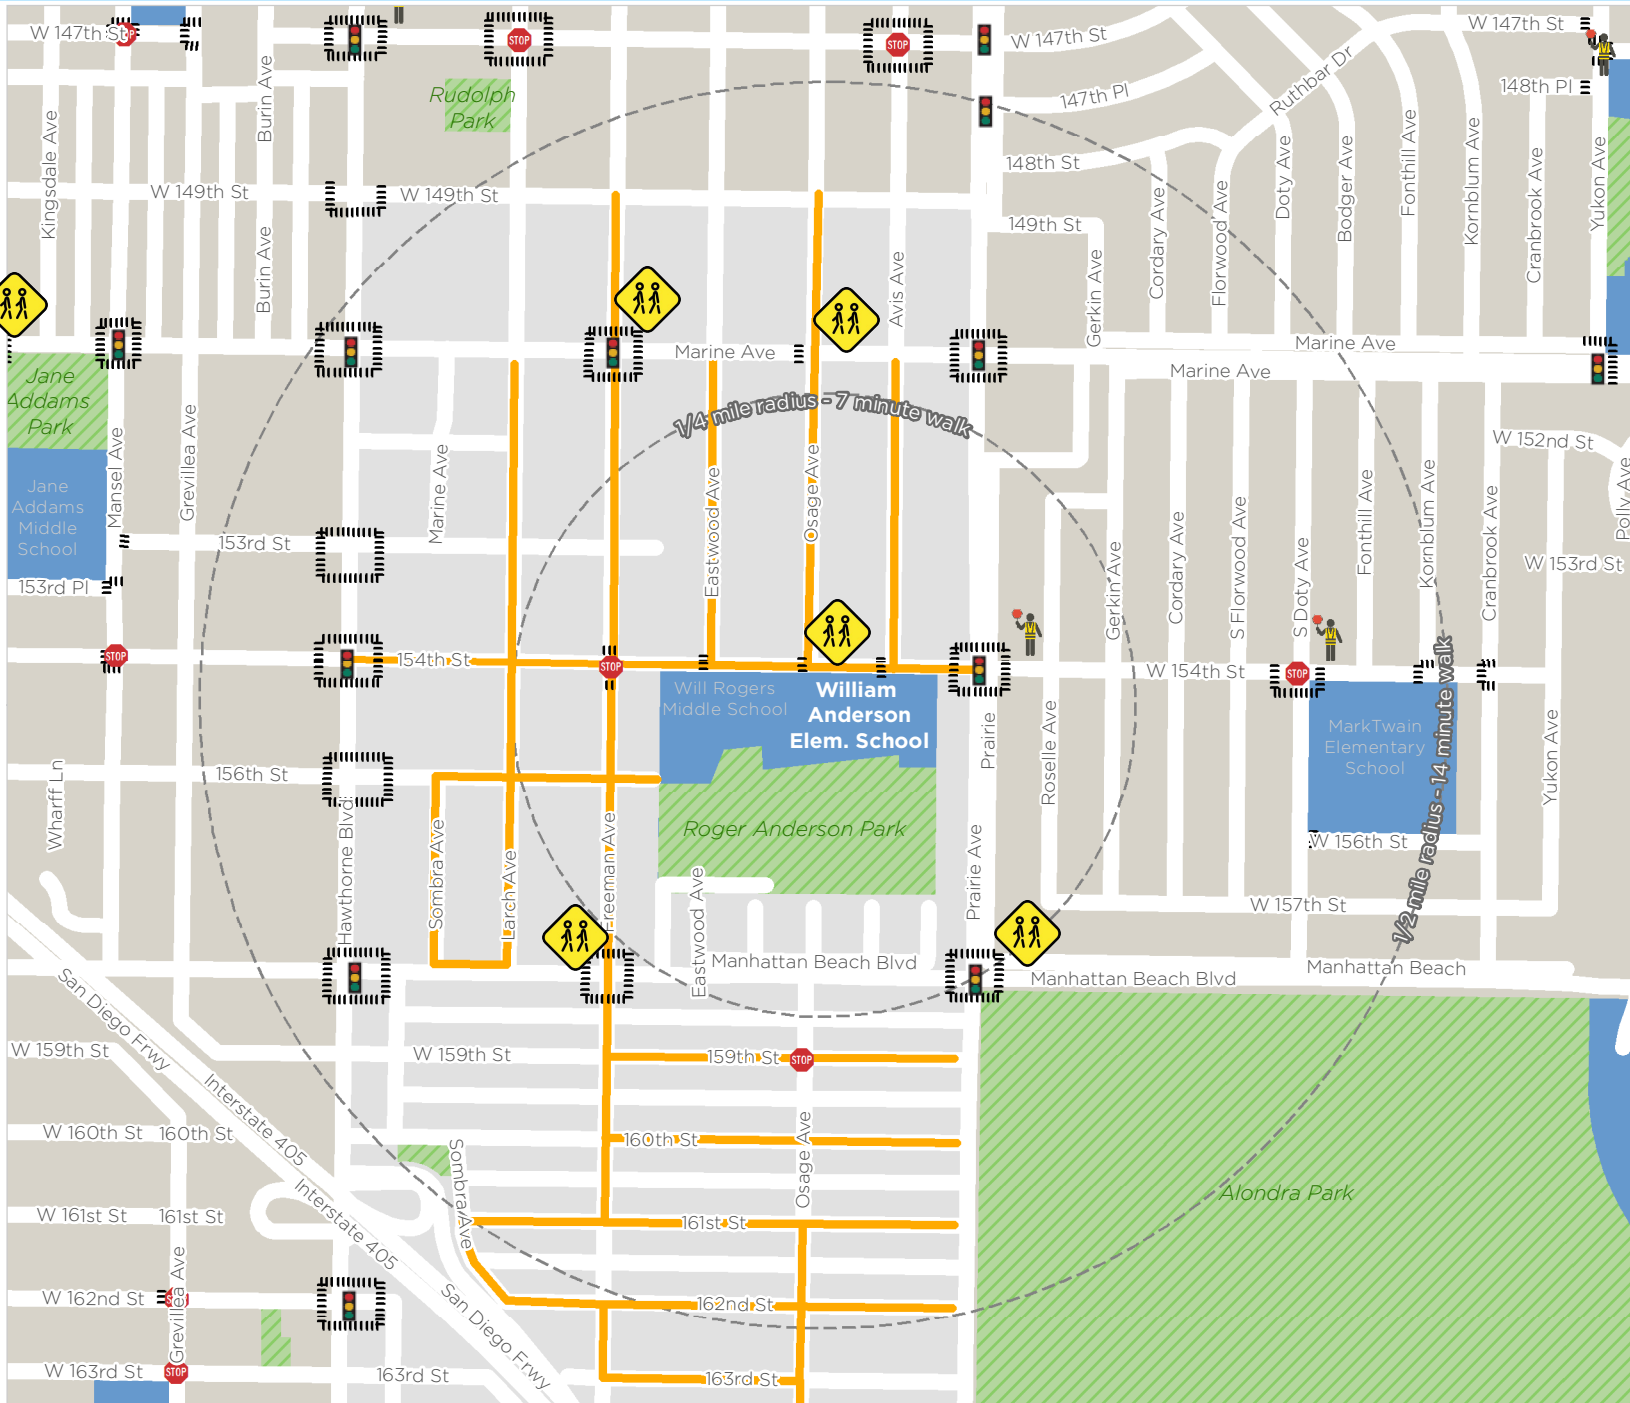

ANDERSON ELEMENTARY SCHOOL

Suggested Routes to School Map

Crossing Guards are no longer provided by the City of Lawndale. LA County provides crossing guards in unincorporated areas.

How to Use This Map

This map is intended to encourage adults and students to walk to school. Adults are responsible for choosing the best route based on their knowledge of the area and skill level of their student.

Why Walk To School?

- To get exercise!
- To see friends & neighbors!
- To improve air quality!
- To create safer streets!

Legend

- Former City Crossing Guard
- Crossing Guard
- Traffic Signal
- All-Way Stop
- Suggested Route
- Crosswalk
- School Campus
- Enrollment Area
- Parks/Open Space

This map is intended for informational purposes only. The City of Lawndale and local school district does not guarantee the safety of these routes or persons utilizing them, and assumes no responsibility or liability therefore.