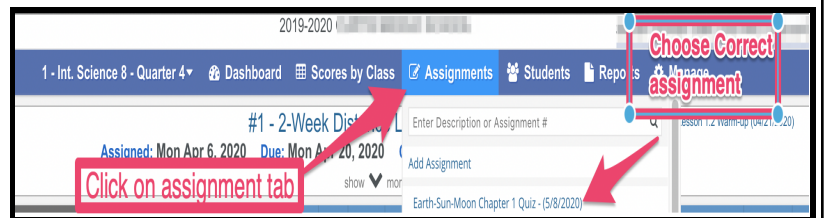

Click the **Assignment** tab and choose the assignment you want to import your scores into.