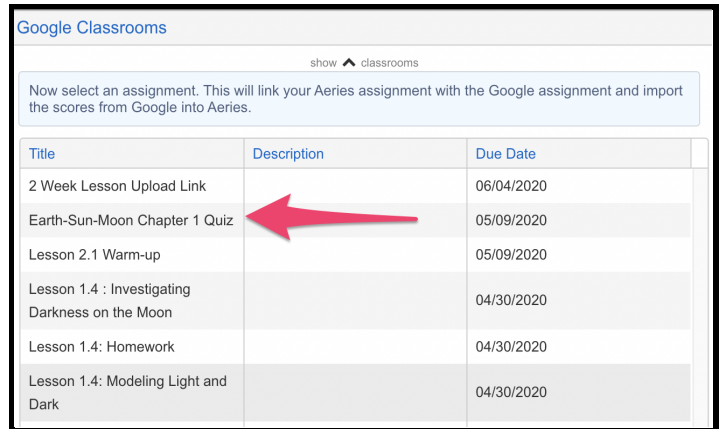

After Aeries loads your Google Classroom assignment, choose the assignment you want to upload and click **Confirm** to continue.