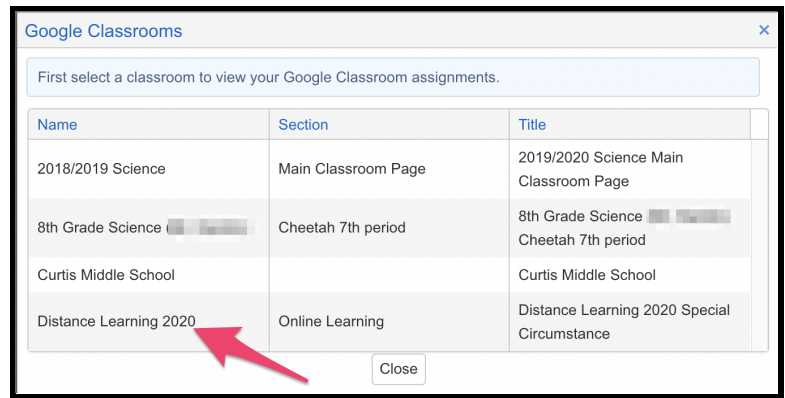

Choose the Google Classroom class you want to import scores from.