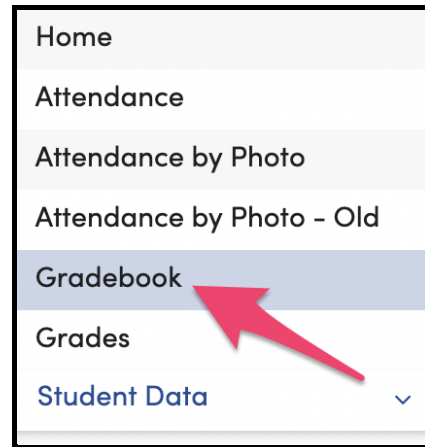

Importing Google Classroom Assignment Scores into Aeries

Importing Google Classroom Assignment Scores into Aeries

- Student assignment scores will import into your Aeries automatically.
- Grade all assignments in Google Classroom first, return grades to students, then import them to Aeries.

Log into Aeries and open up your gradebook.