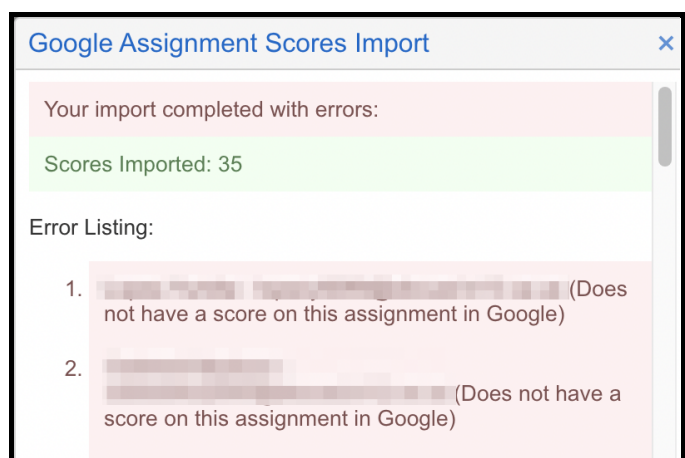

When the grades have loaded, you will get a summary prompt detailing how many grades were imported and any errors that occurred. After analyzing the details press ok.

*Note: The errors indicate students who did not complete the quiz and therefore no grade was uploaded for them.