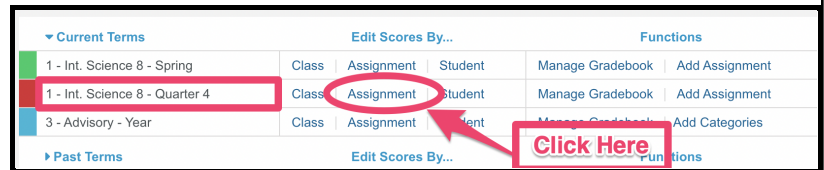

Choose the gradebook you wish to import the scores into and then click on the **Edit Scores By** "Assignment" option.