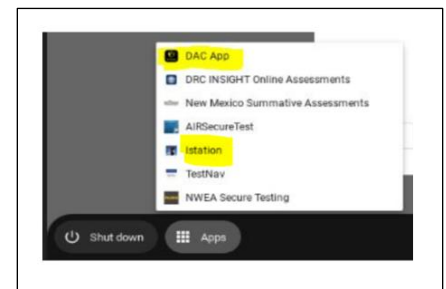

Logging In To Istation

From an iPad:

1. The free Istation application needs to be downloaded from the App store- Apple. APS devices should already have this downloaded.
2. Open the Istation app.
3. Enter student's username and password provided by the teacher to begin.
4. If you need help, please contact your student's teacher.

From APS Chromebooks:

Please follow these steps to access Istation on your student's APS Chromebook

1. Turn on the Chromebook. Do not sign in to the Chromebook using the student's APS username and password.
2. At the sign on screen, bottom left, locate the grid or waffle icon labeled apps
3. Click or hover over the grid or waffle icon
4. A menu will appear listing several applications
5. Find Istation in that menu and click on Istation
6. Enter the student's unique username and password provided by the teacher