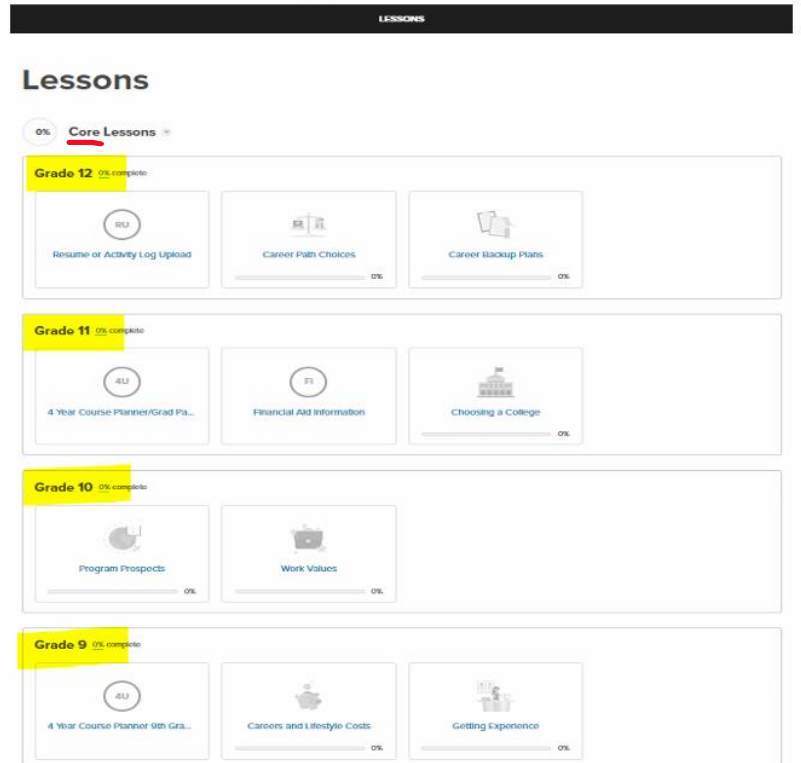

1) Make sure all of the Core Lessons from each grade level are 100% complete

Questions?

Contact Tyshawn Ward

tward@lwisd.org