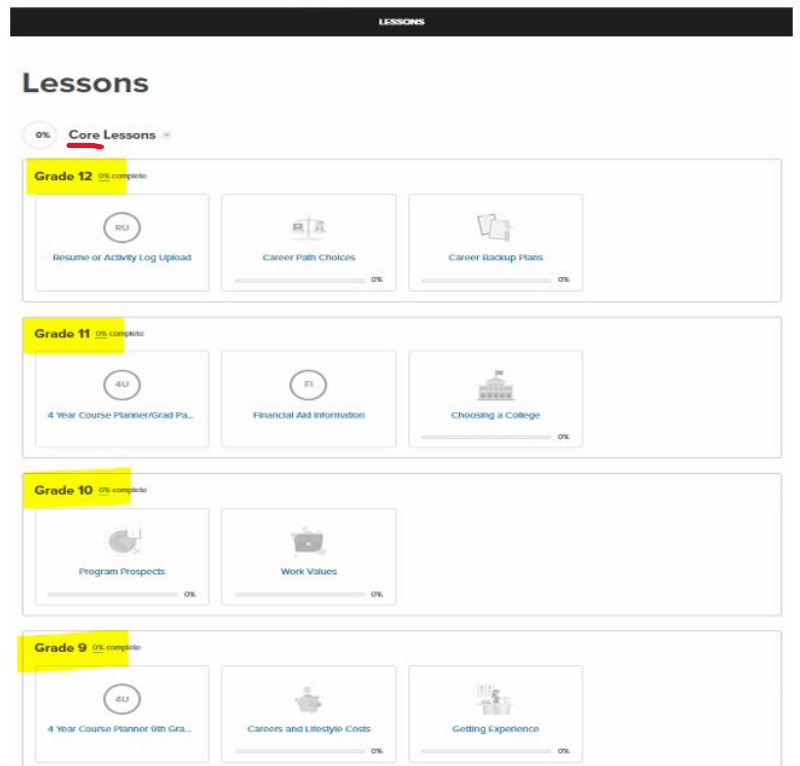

High School and Beyond Plan

This is what needs to be complete in order to meet your HSBP Graduation Requirement:

- 1) Log into Xello via ClassLink, by going to <https://launchpad.classlink.com/lwsd> and click on the Xello icon.
- 2) All students must complete the “About Me” activities.

- 3) Click on the “View all Lessons” link

- 1) Make sure all of the Core Lessons from each grade level are 100% complete