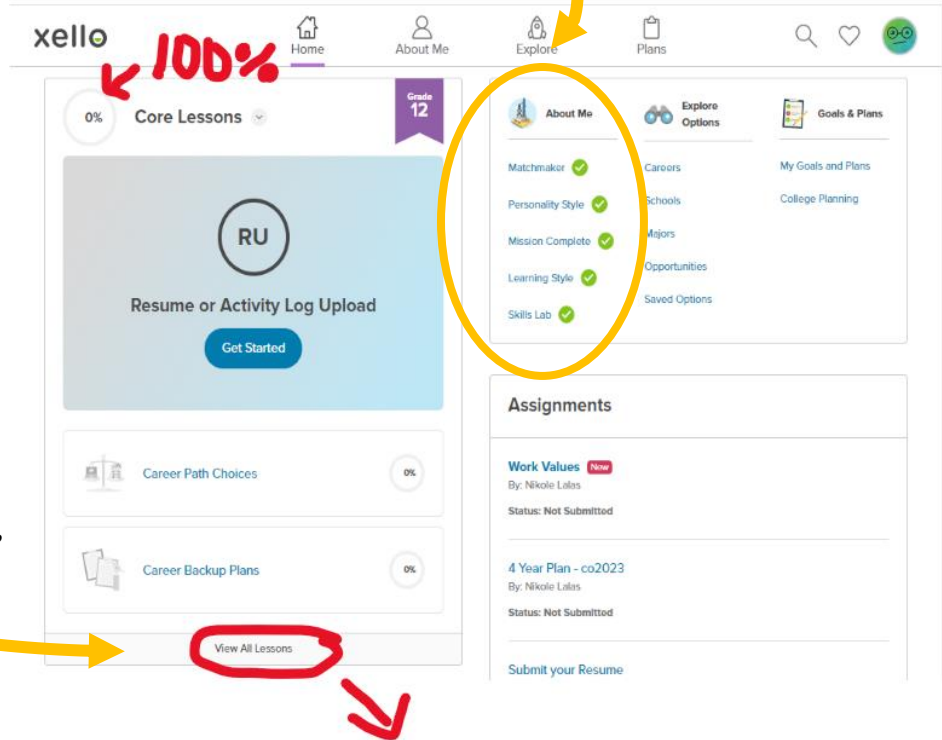

High School and Beyond Plan

This is what needs to be complete in order to meet your HSBP Graduation Requirement:

- 1) Log into Xello via ClassLink, by going to <https://launchpad.classlink.com/lwsd> and click on the Xello icon.
- 2) All students must complete the “About Me” activities.