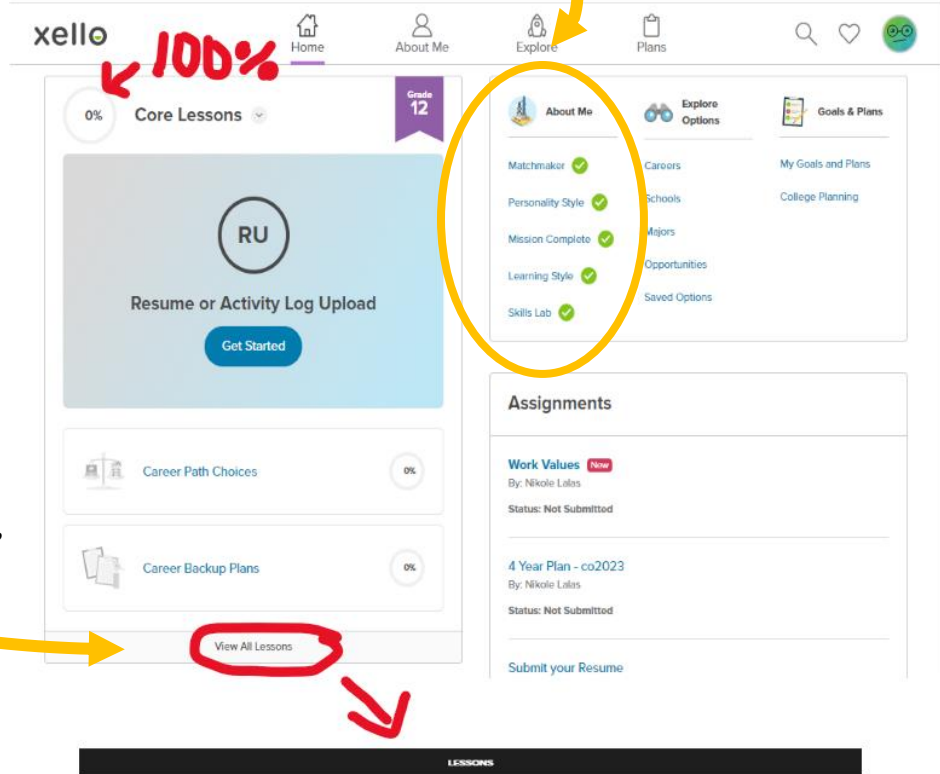

High School and Beyond Plan

This is what needs to be complete in order to meet your HSBP Graduation Requirement:

- 1) Log into Xello via ClassLink, by going to <https://launchpad.classlink.com/lwisd> and click on the Xello icon.
- 2) All students must complete the “About Me” activities.