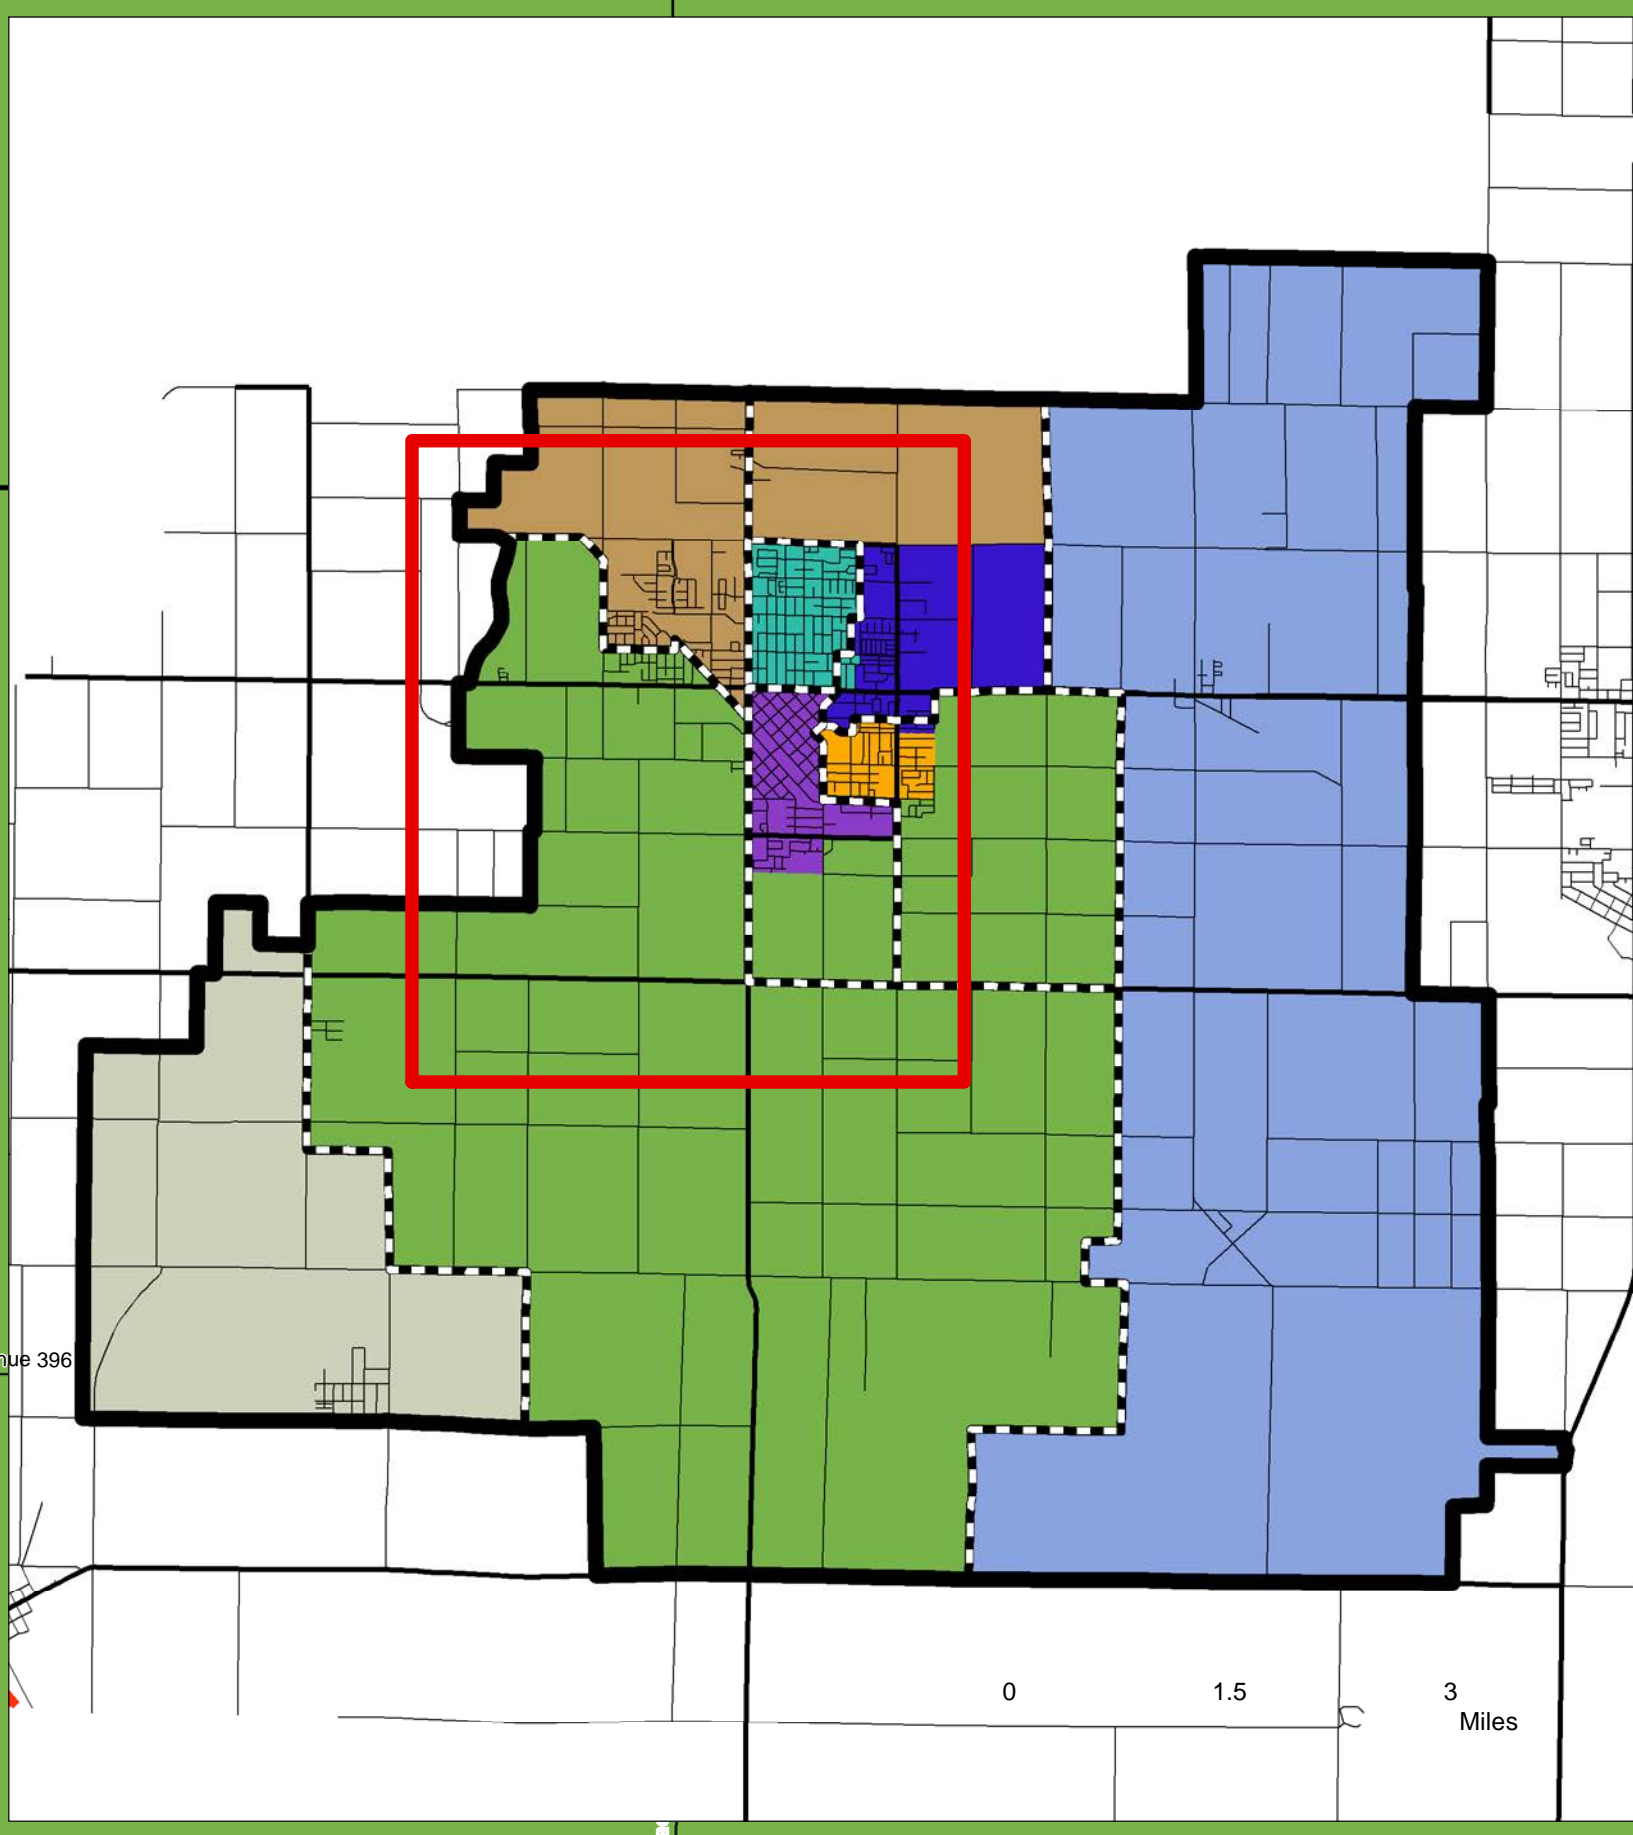

Dinuba Unified School District

(Fall 2017-18 K-6 Elementary School Scenario B)

Schools

- Schools
- District Boundary
- Current Elementary Attendance Areas
- Highways
- Major Roads
- Surface Streets

Fall 2017-18 K-6 Scenario B

- GRAND VIEW ES
- JEFFERSON ES
- KENNEDY ES
- KINGS RIVER UNION DISTRICT OFFICE
- LINCOLN ES
- MONSON SULTANA UNION DISTRICT OFFICE
- ROOSEVELT ES
- WILSON ES

0 0.25 0.5 1 Miles

1 inch = 1.3 miles

Map prepared on December 21, 2016