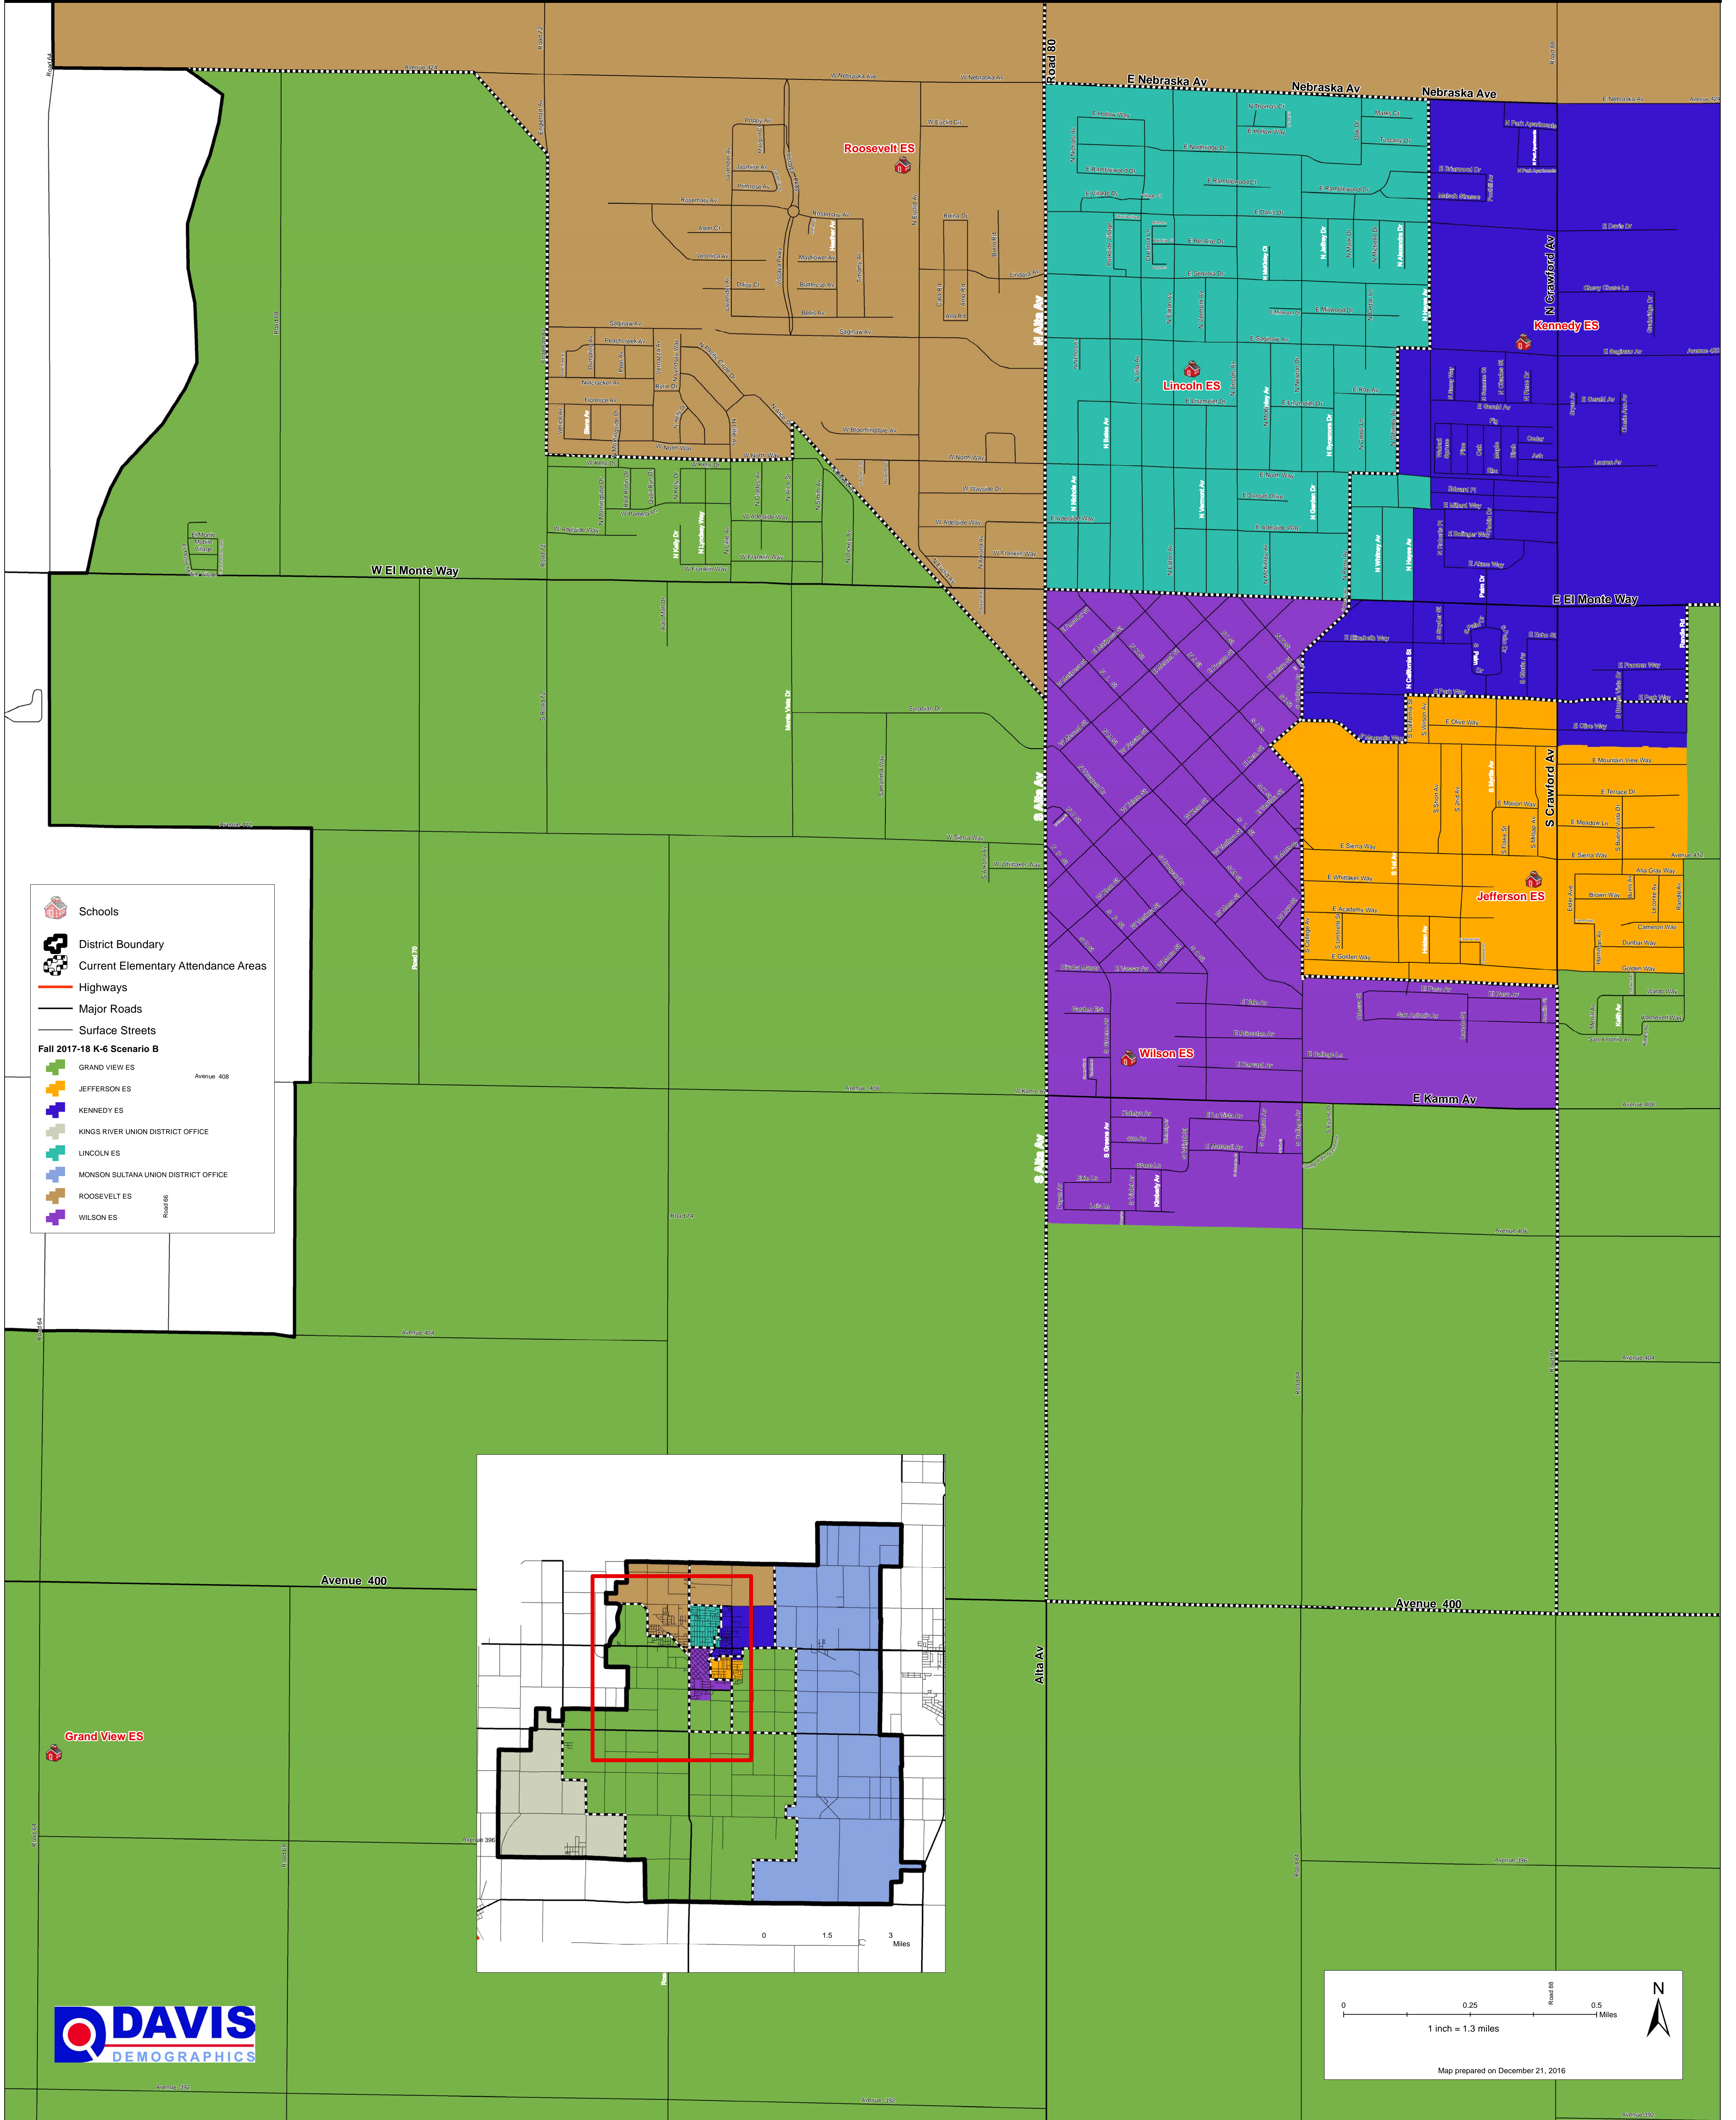

Dinuba Unified School District

(Fall 2017-18 K-6 Elementary School Scenario B)

Schools

- Schools
- District Boundary
- Current Elementary Attendance Areas
- Highways
- Major Roads
- Surface Streets

Fall 2017-18 K-6 Scenario B

- GRAND VIEW ES
- JEFFERSON ES
- KENNEDY ES
- KINGS RIVER UNION DISTRICT OFFICE
- LINCOLN ES
- MONSON SULTANA UNION DISTRICT OFFICE
- ROOSEVELT ES
- WILSON ES

0 0.25 0.5 1 Miles

1 inch = 1.3 miles

Map prepared on December 21, 2016